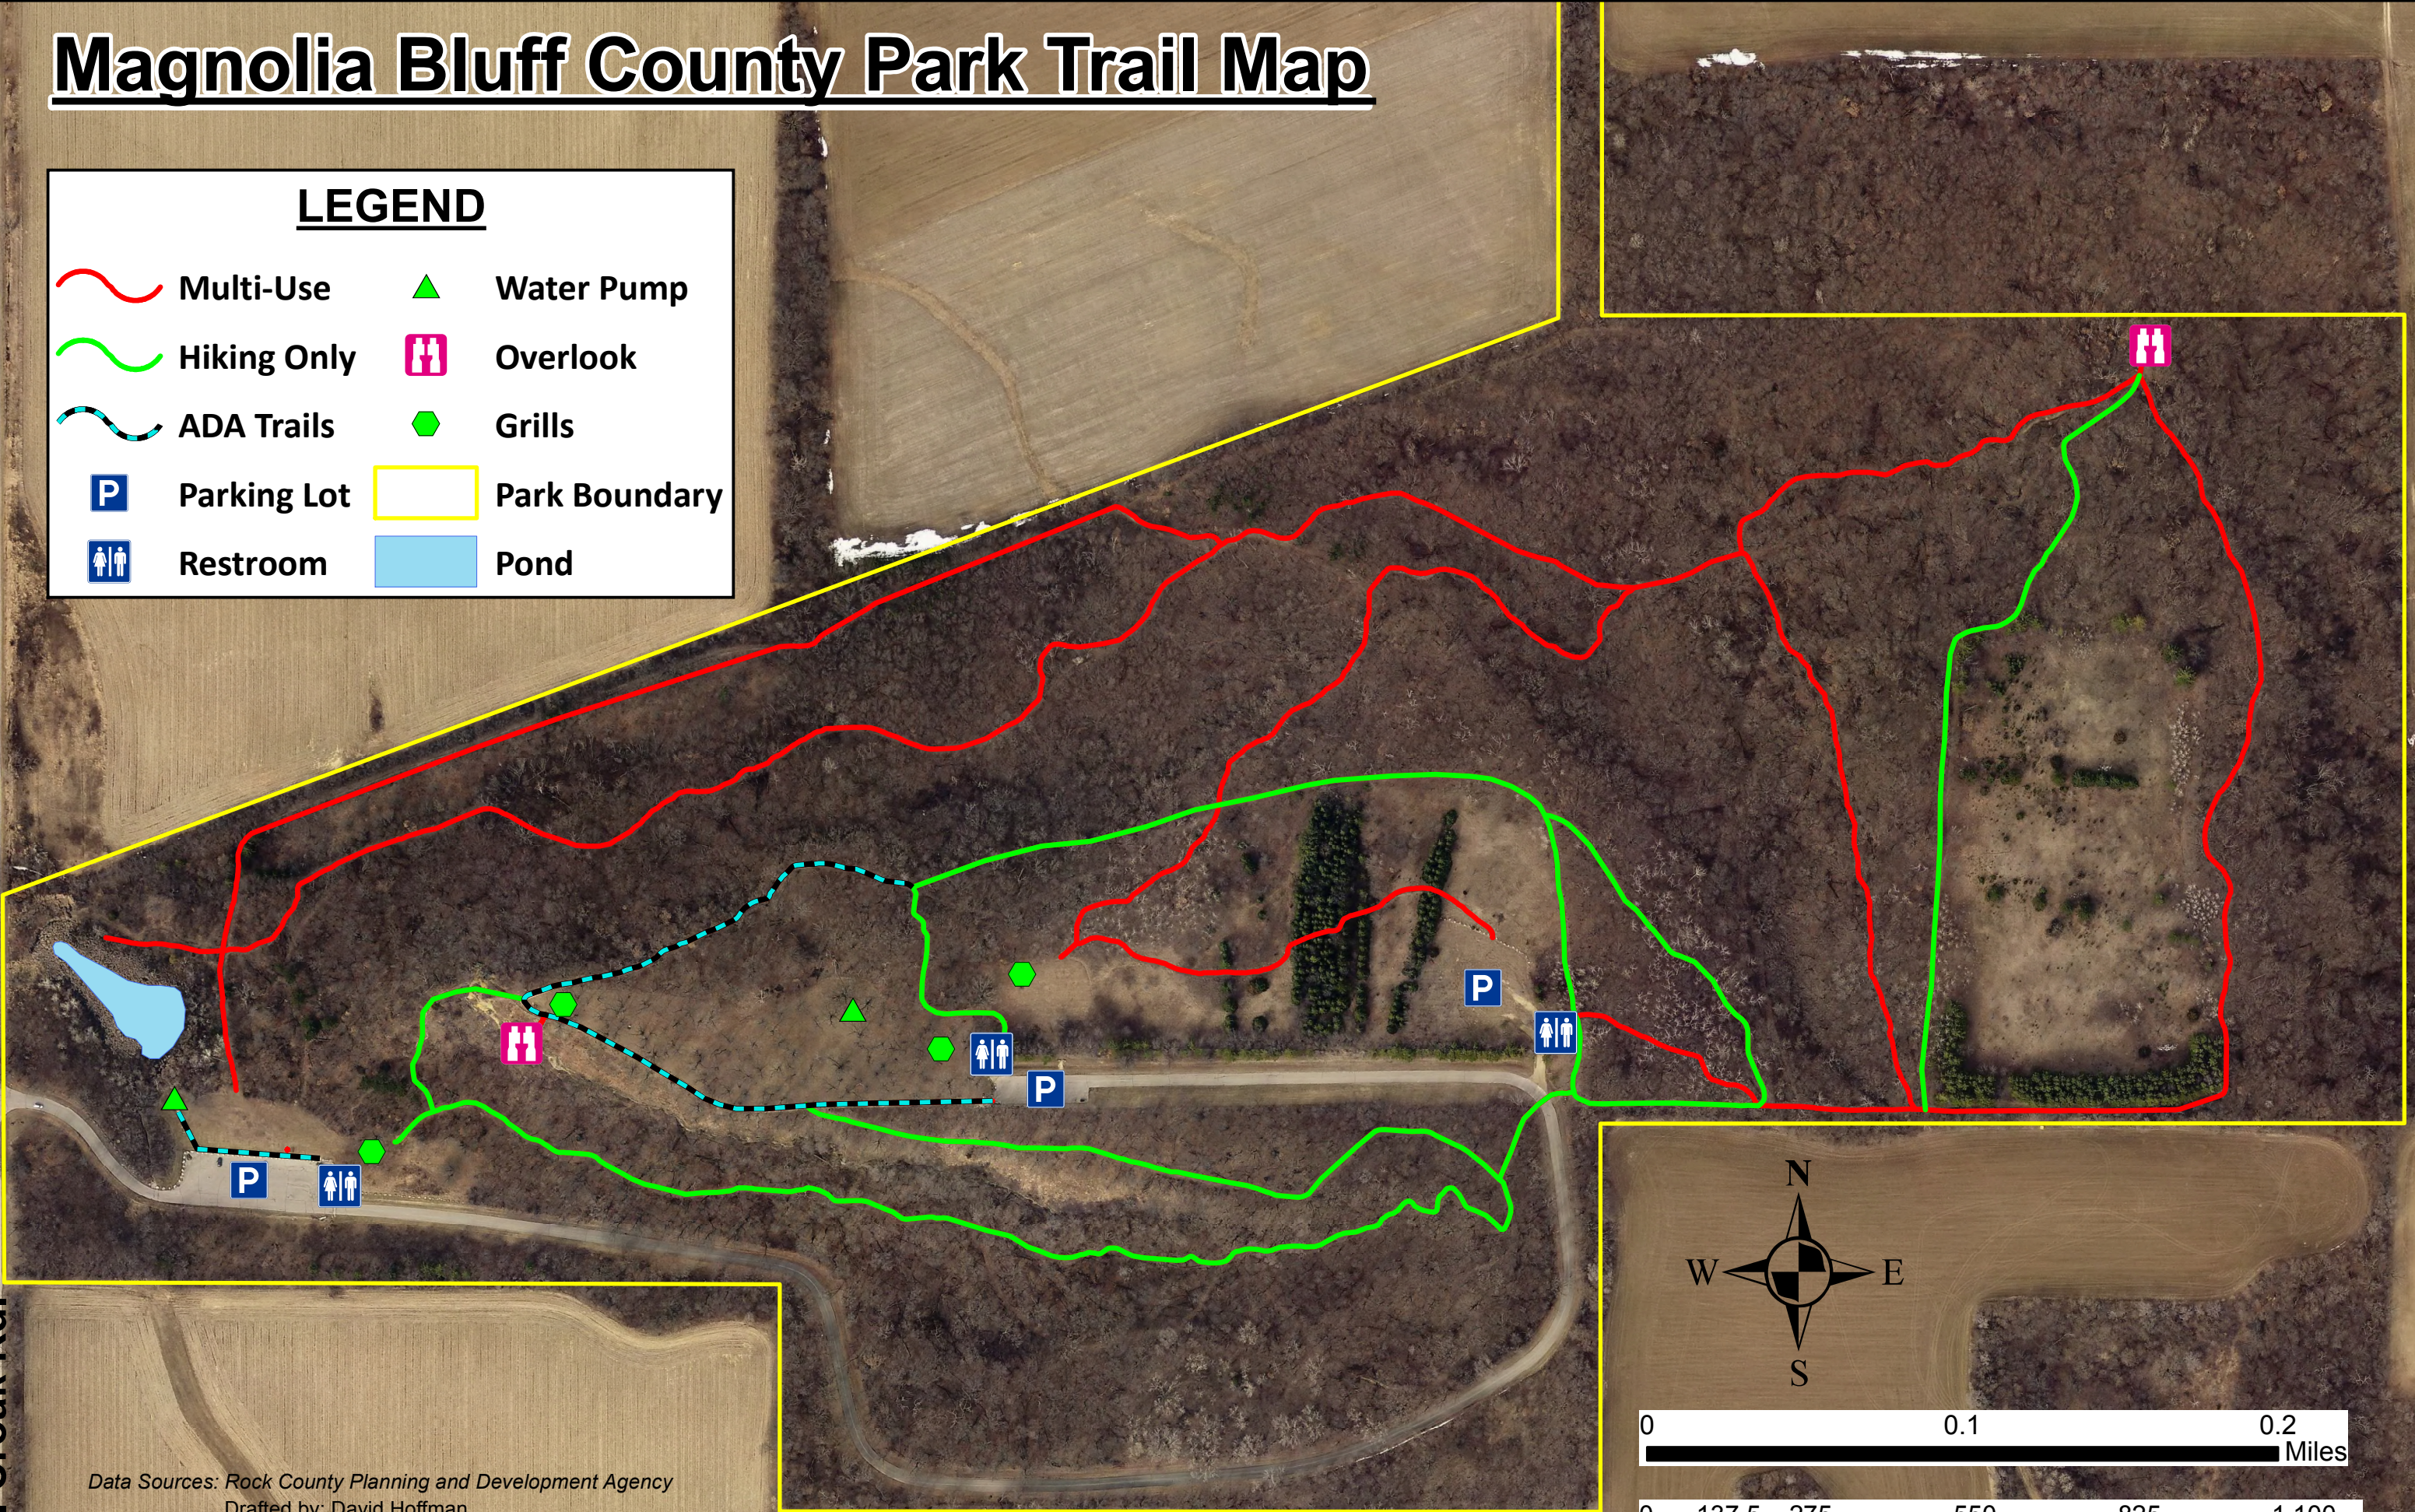

Magnolia Bluff County Park Trail Map

LEGEND

- | | |
|---|---|
|  Multi-Use |  Water Pump |
|  Hiking Only |  Overlook |
|  ADA Trails |  Grills |
|  Parking Lot |  Park Boundary |
|  Restroom |  Pond |

N. Croak Rd.

Data Sources: Rock County Planning and Development Agency
Drafted by: David Hoffman
Updated: 8/4/15