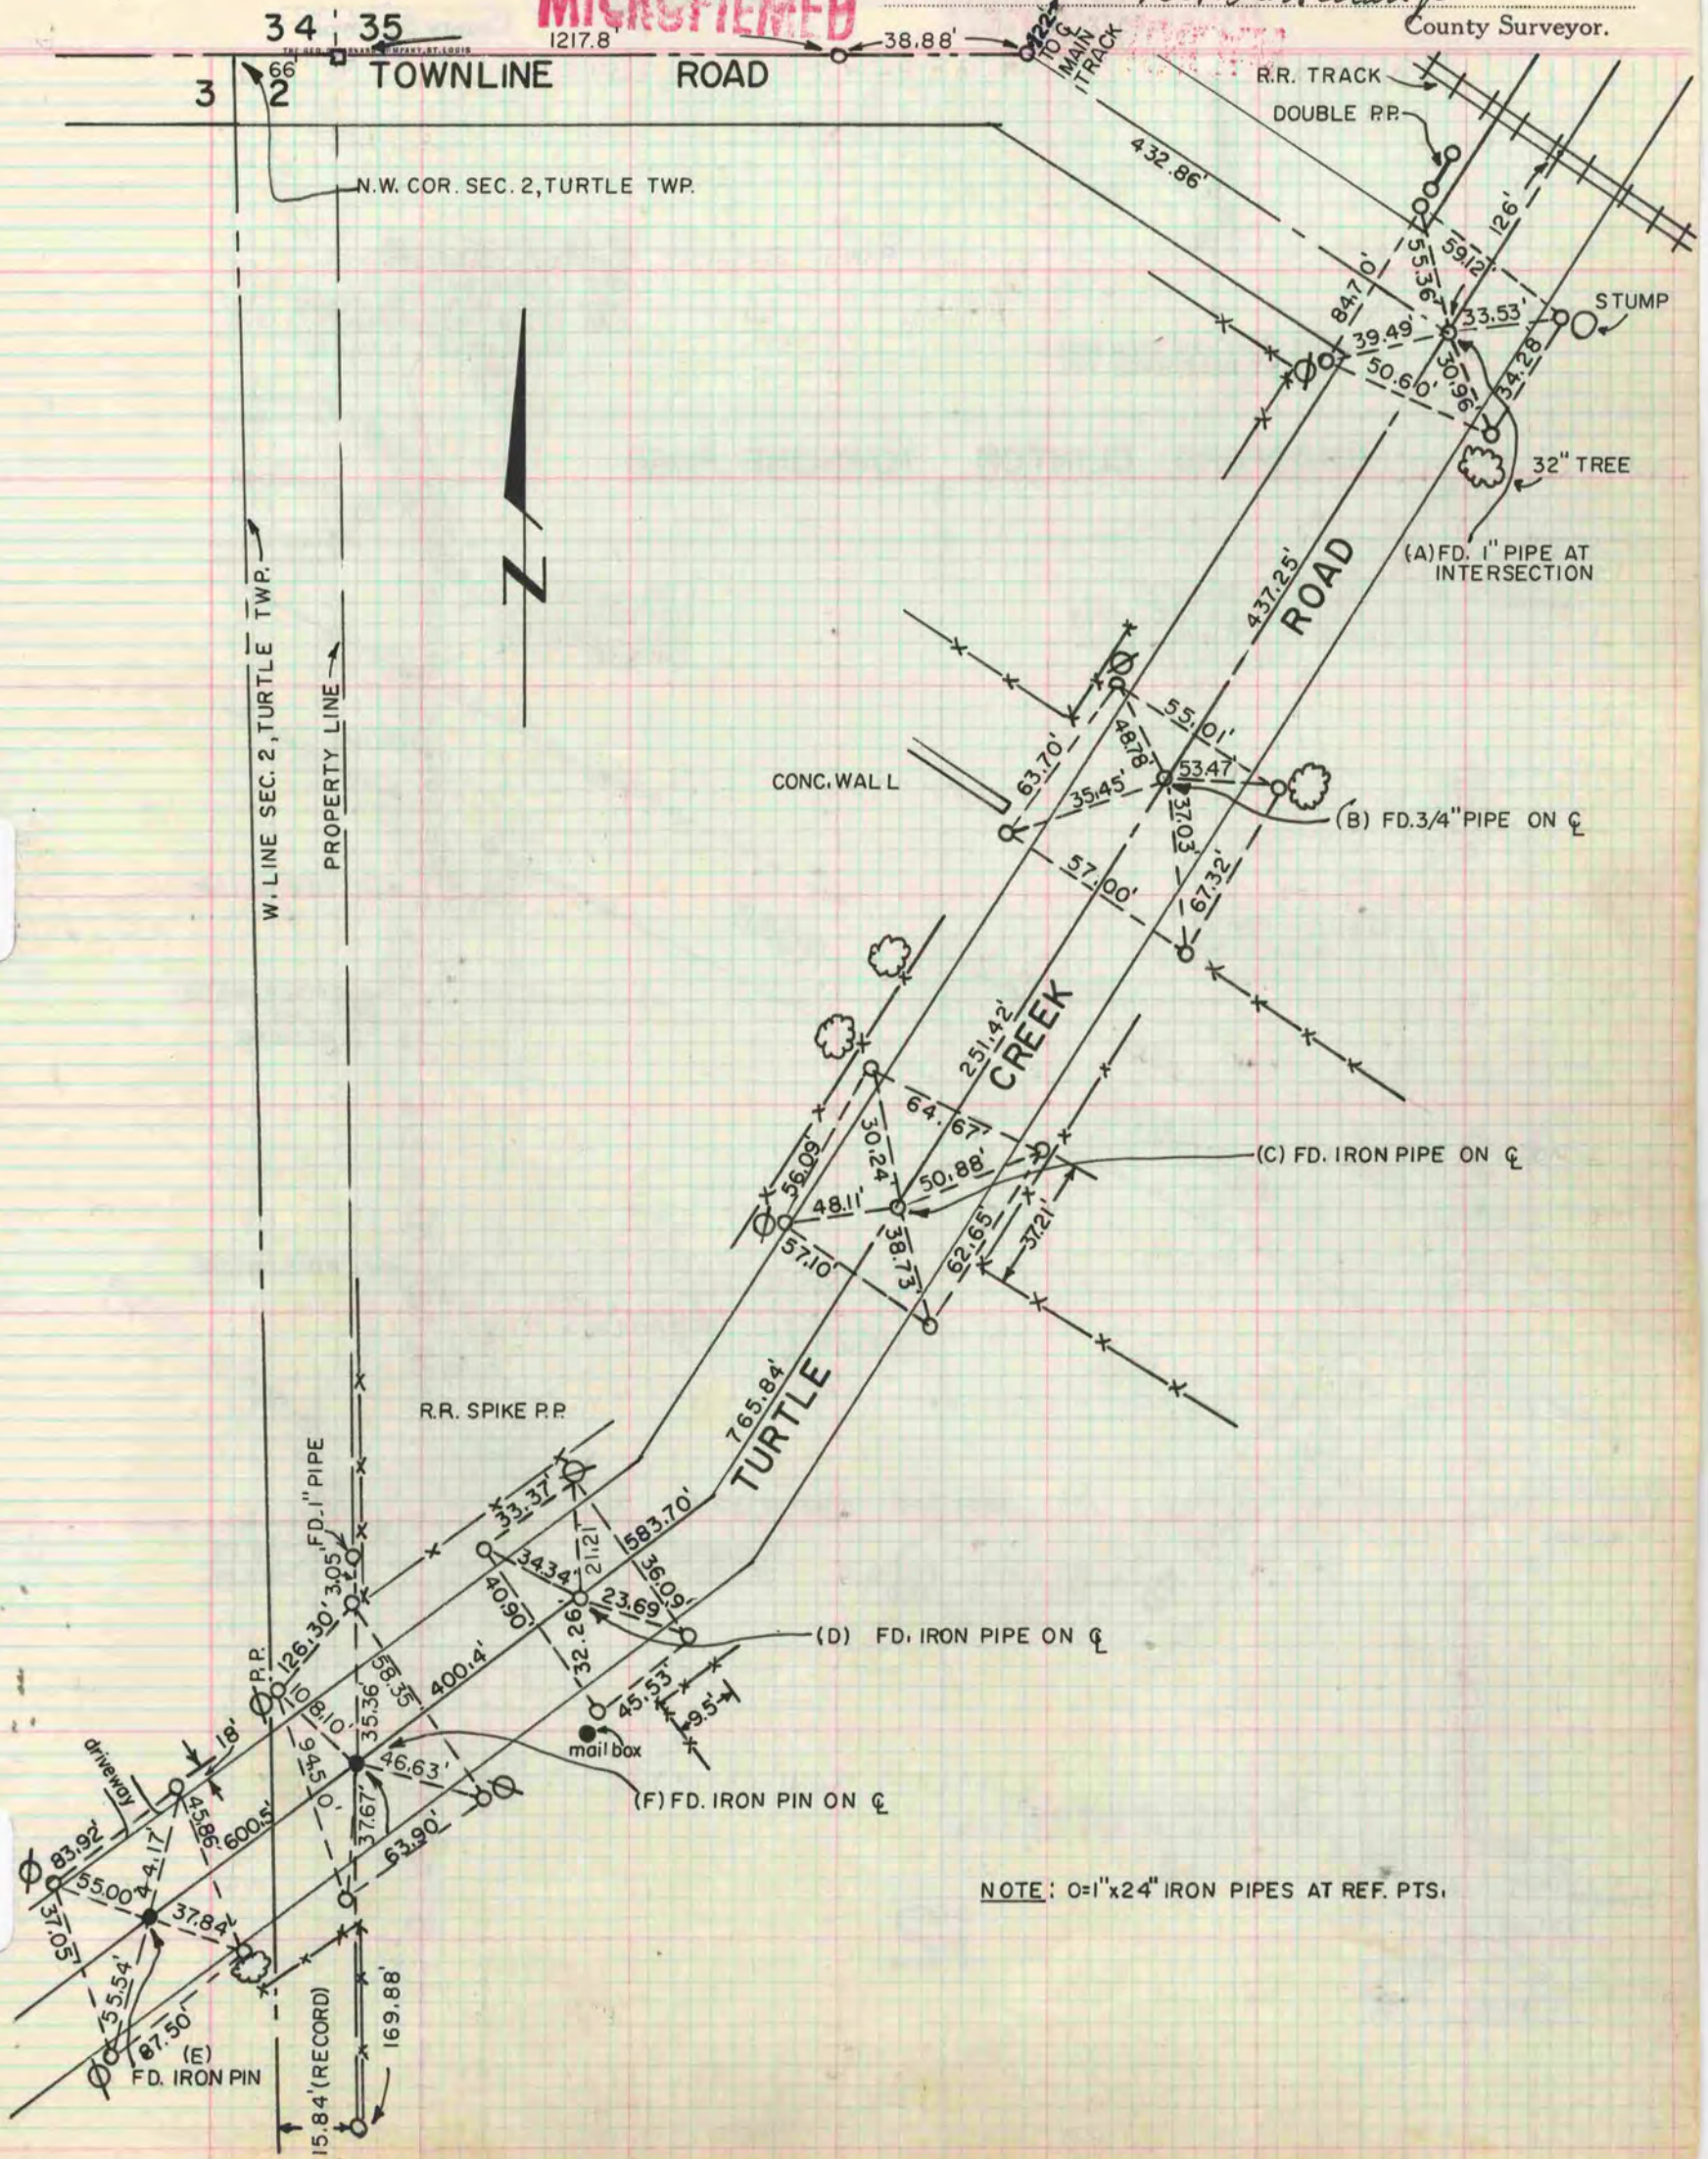

PLAT AND RECORD

COUNTY BUILDING
CITY OF JANESVILLE

COUNTY BUILDING
CITY OF JANESVILLE

Of a Survey on Section 2 T IN R 13 E. of the 4 P. M. in TURTLE Township

Rock County, Wisconsin, made JULY the 30 1967

I hereby certify that the following is a correct record of said survey as made by me.

MICROFILMED

R.H.B. at Large
County Surveyor.

NOTE: 0=1"x24" IRON PIPES AT REF. PTS.