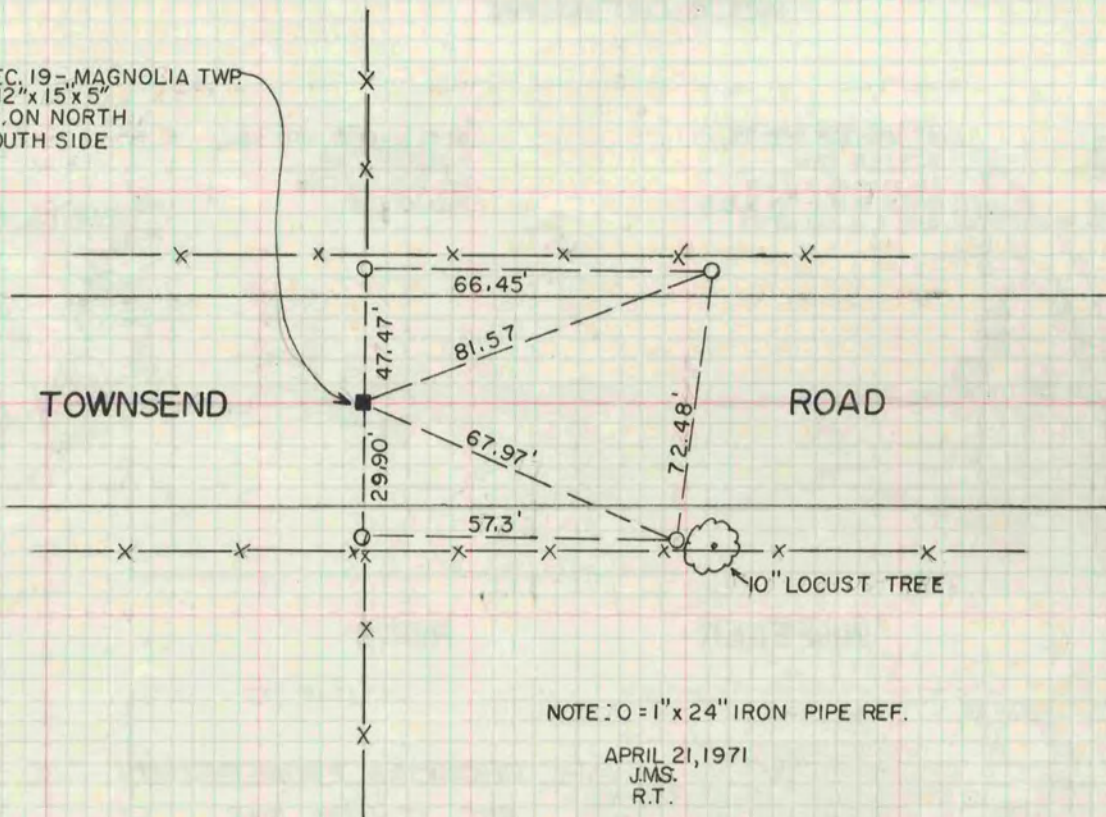

# PLAT AND RECORD

501  
V-4

COUNTY BUILDING  
CITY OF JANESVILLE

Of a Survey on Section 19 T 3N R 10 E. of the 4 P. M. in MAGNOLIA Township

Rock County, Wisconsin, made APRIL the 21 1971

I hereby certify that the following is a correct record of said survey as made by me.

MICROFILMED

*Hugh J. Lee*  
County Surveyor.

AT S. 1/4 COR. SEC. 19 - MAGNOLIA TWP.  
FD. BLACK H.H. 12" x 15" x 5"  
WITH RED H.H. ON NORTH  
AND L.S. ON SOUTH SIDE  
1.5 FT. DEEP.

NOTE: O = 1" x 24" IRON PIPE REF.

APRIL 21, 1971  
J.M.S.  
R.T.