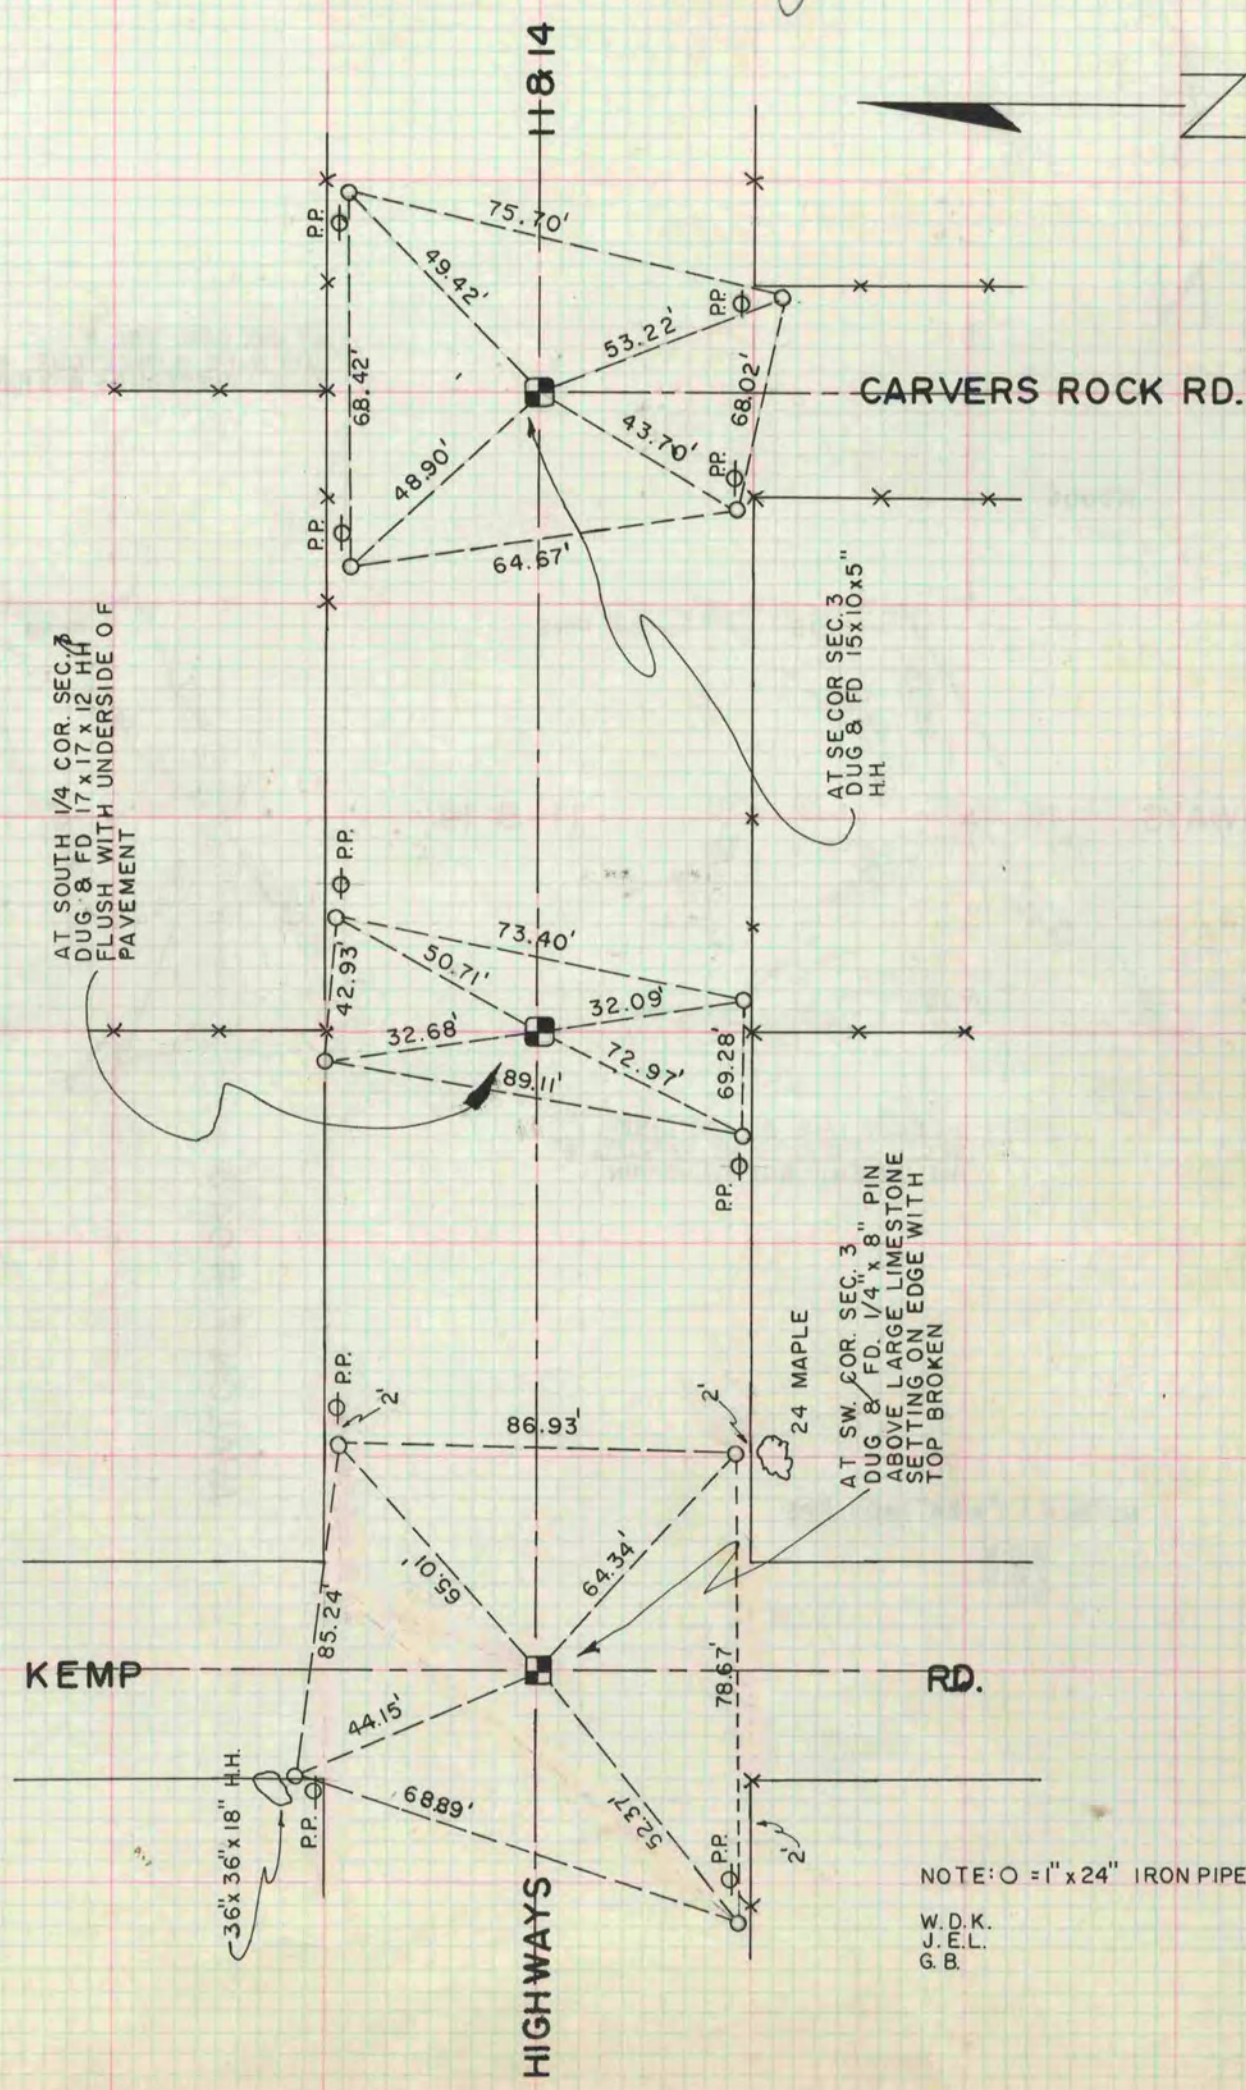

# PLAT AND RECORD

513

V-4

CITY OF JANESVILLE  
COUNTY BUILDING

COUNTY BUILDING  
CITY OF JANESVILLE

Of a Survey on Section **3** T **2 N** R **14** E. of the 4 P. M. in **BRADFORD** Township

Rock County, Wisconsin, made **JULY** the **19** 1971

I hereby certify that the following is a correct record of said survey as made by me.

**MICROFILMED**

*Handwritten signature*

County Surveyor.

THE GEO. B. BARNARD COMPANY, ST. LOUIS

NOTE: O = 1" x 24" IRON PIPE REF. MON.  
W. D. K.  
J. E. L.  
G. B.