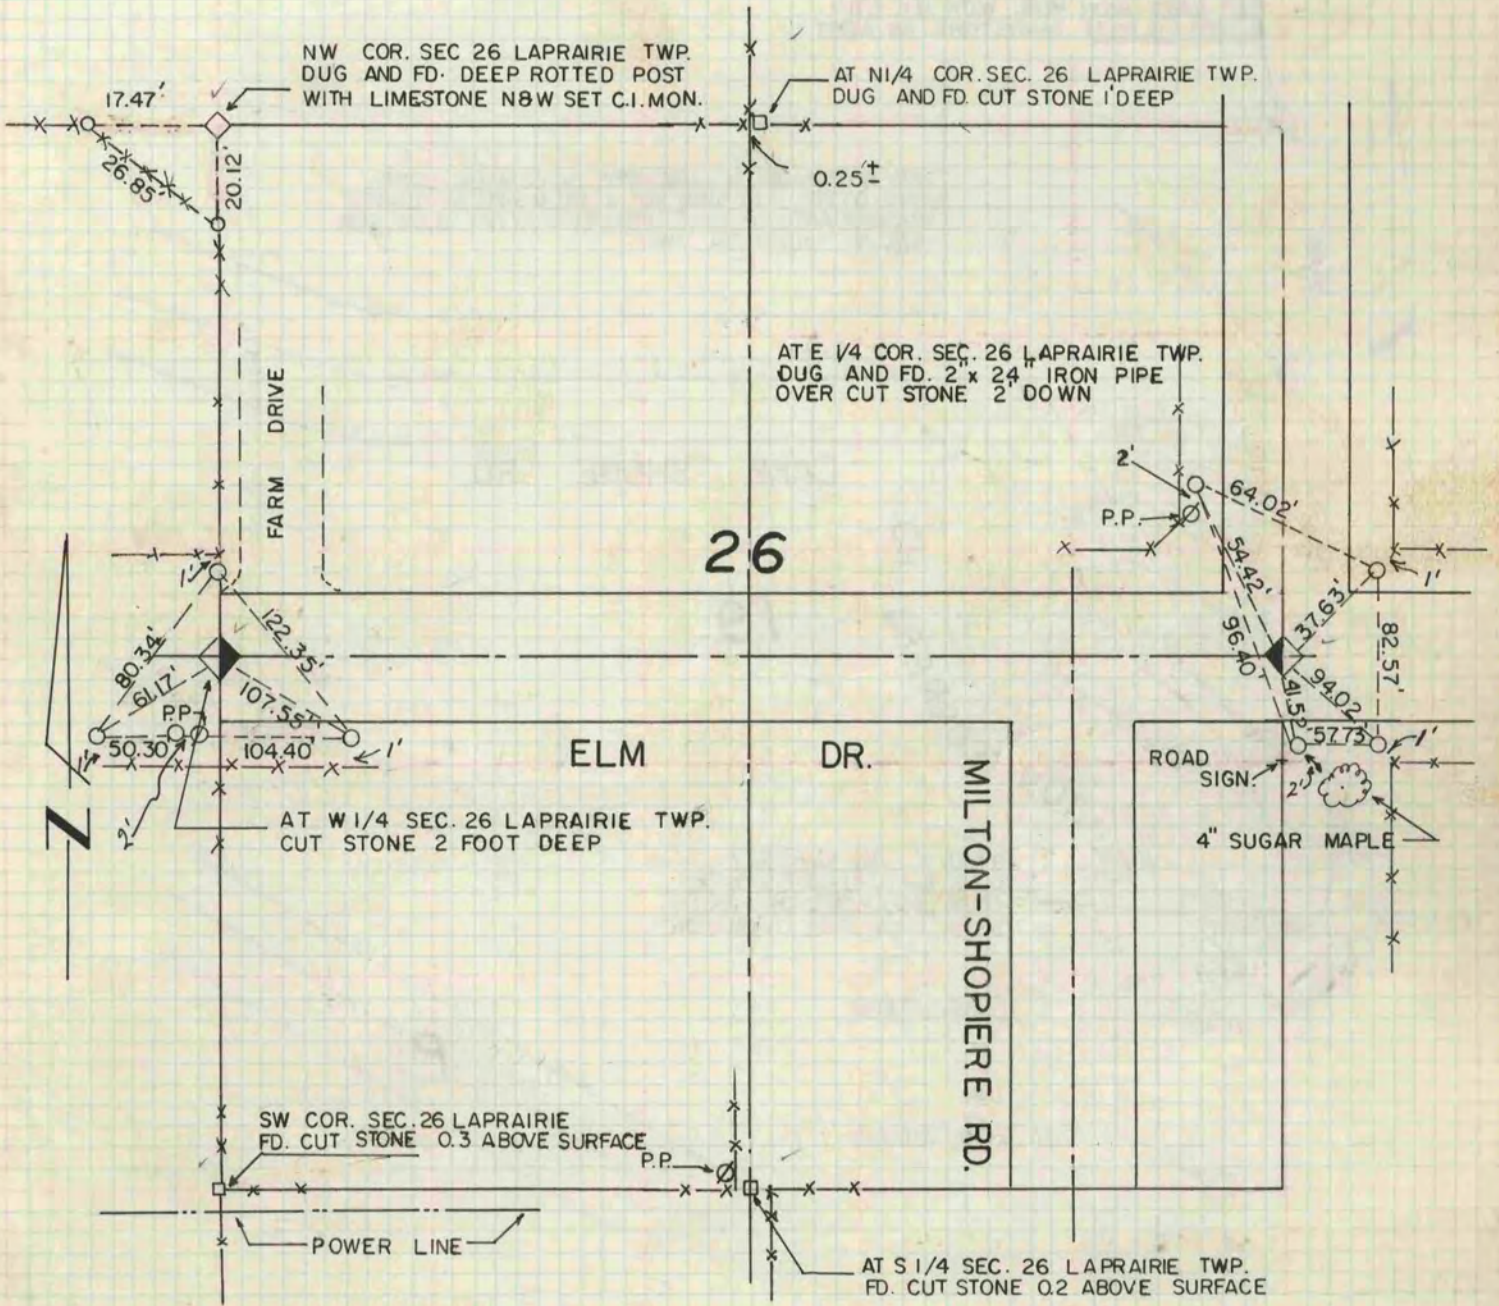

PLAT AND RECORD

515
V-4

COUNTY BUILDING
CITY OF JANESVILLE

COUNTY BUILDING
CITY OF JANESVILLE

Of a Survey on Section 26 T2N R13 E. of the 4 P. M. in LAPRAIRIE Township

Rock County, Wisconsin, made JULY the 6 1971

I hereby certify that the following is a correct record of said survey as made by me

MICROFILMED

A. J. ...
County Surveyor.

THE GEO. D. BARNARD COMPANY, ST. LOUIS

O=1" x 24" IRON PIPE REF. MON.

7-6-71
JMS
B.K.
J.E.L.