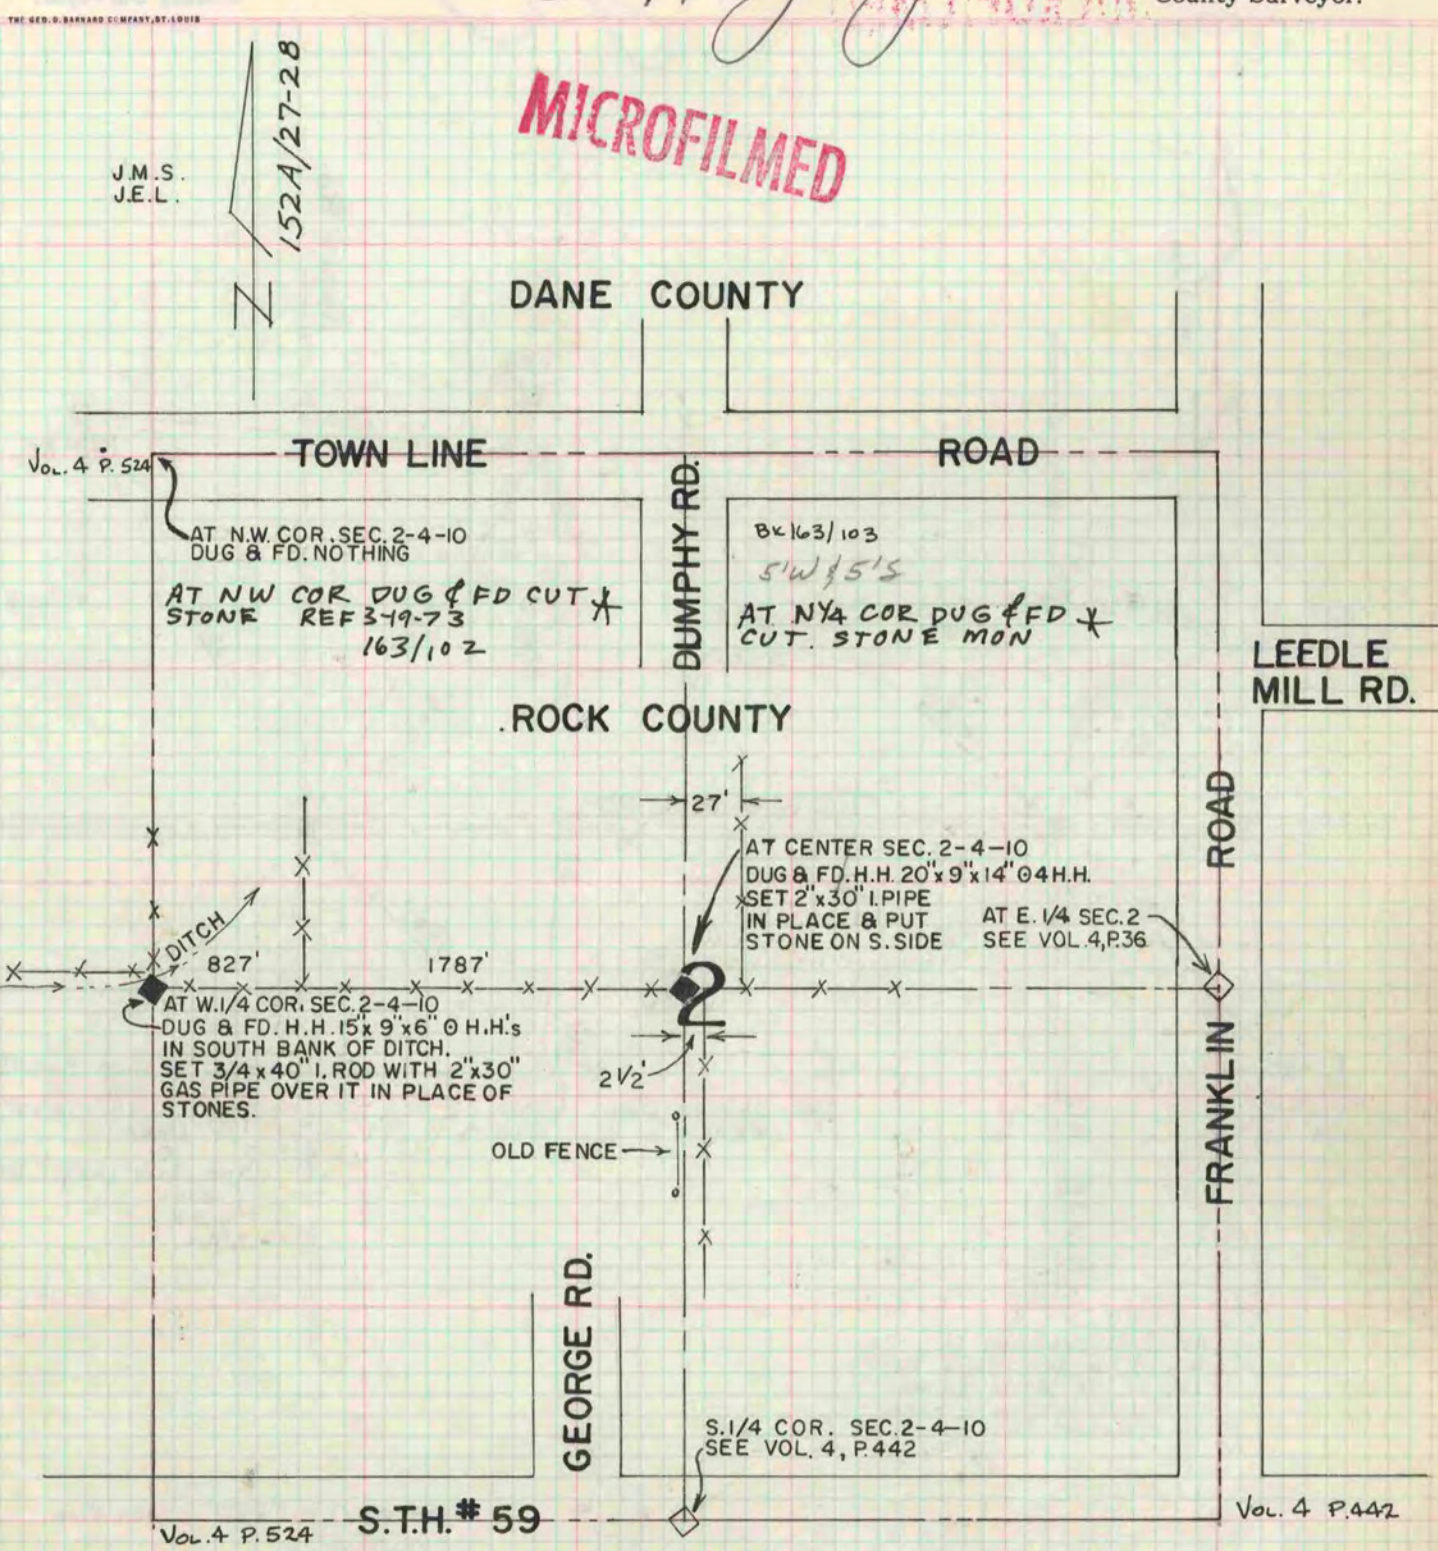

# PLAT AND RECORD

525  
V-4

CITY OF JANESVILLE  
COUNTY BUILDING

CITY OF JANESVILLE  
COUNTY BUILDING

Of a Survey on Section **2** T **4N.** R **10** E. of the 4 P. M. in **UNION** Township

Rock County, Wisconsin, made **JUNE** the **7** 1971

I hereby certify that the following is a correct record of said survey as made by me.

*Angela J. Lee*  
County Surveyor.

\* COPIED FROM BELOIT REC  
12/11/75 DAB