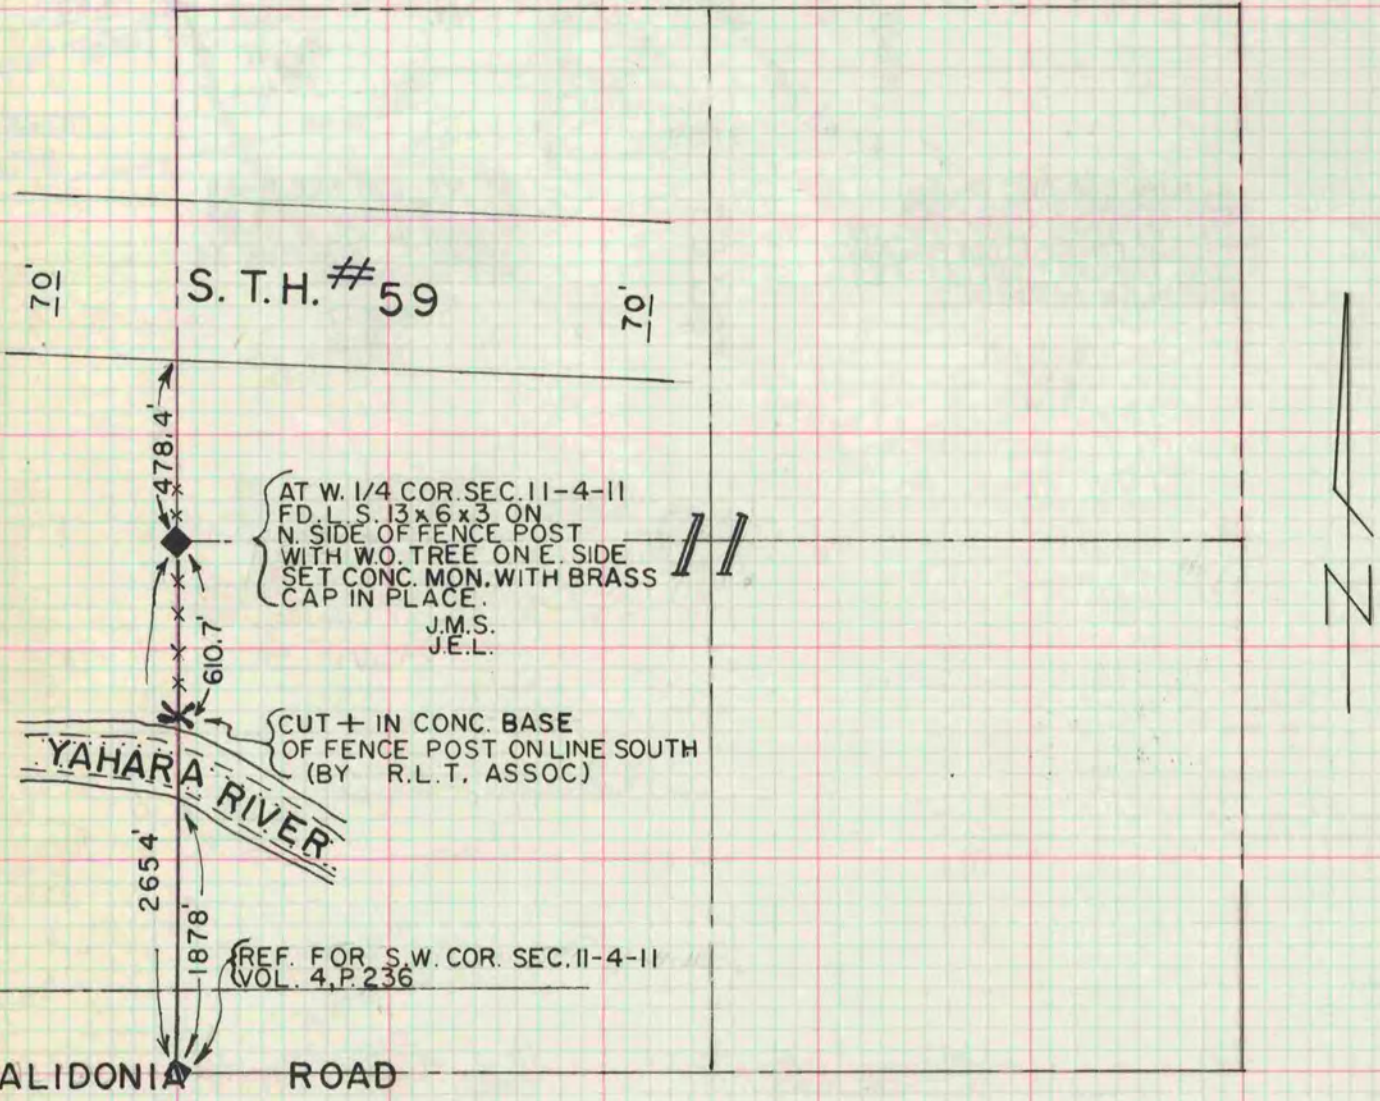

# PLAT AND RECORD

COUNTY BUILDING  
CITY OF JANESVILLE

Of a Survey on Section 11 T 4N R 11 E. of the 4 P. M. in PORTER Township

Rock County, Wisconsin, made JUNE the 4 1971

I hereby certify that the following is a correct record of said survey as made by me.

**MICROFILMED**

*Hugh J. De*  
County Surveyor.

BK. 152 A P. 27