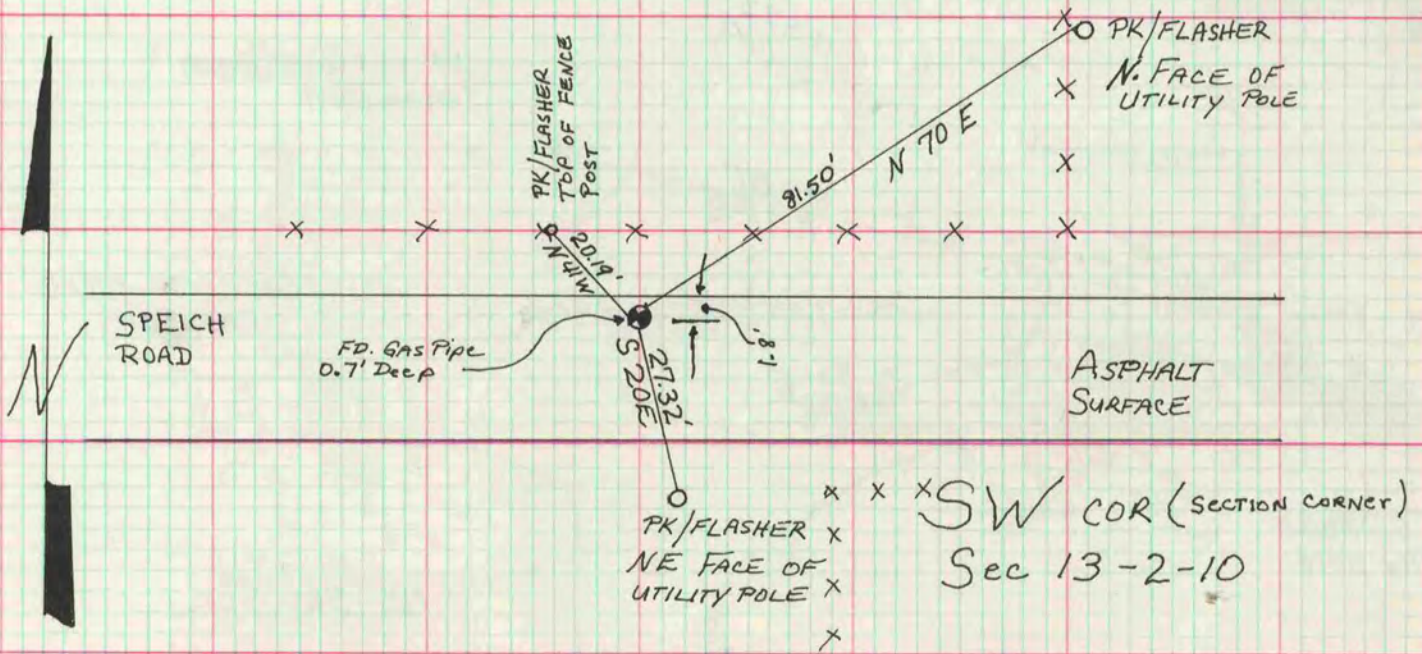

PLAT AND RECORD VOL. 5 109

COUNTY BUILDING
CITY OF JANESVILLE

Of a Survey on Section 13 T. 2 N. R. 10 E. of the 4 P. M. in SPRING VALLEY Township
Rock County, Wisconsin, made December the 29 1975

I hereby certify that the following is a correct record of said survey as made by me.

MICROFILMED

Donald Barnes
County Surveyor.

NOTE: ALL FLASHERS ARE BRASS
MARKED R.C.S.M.