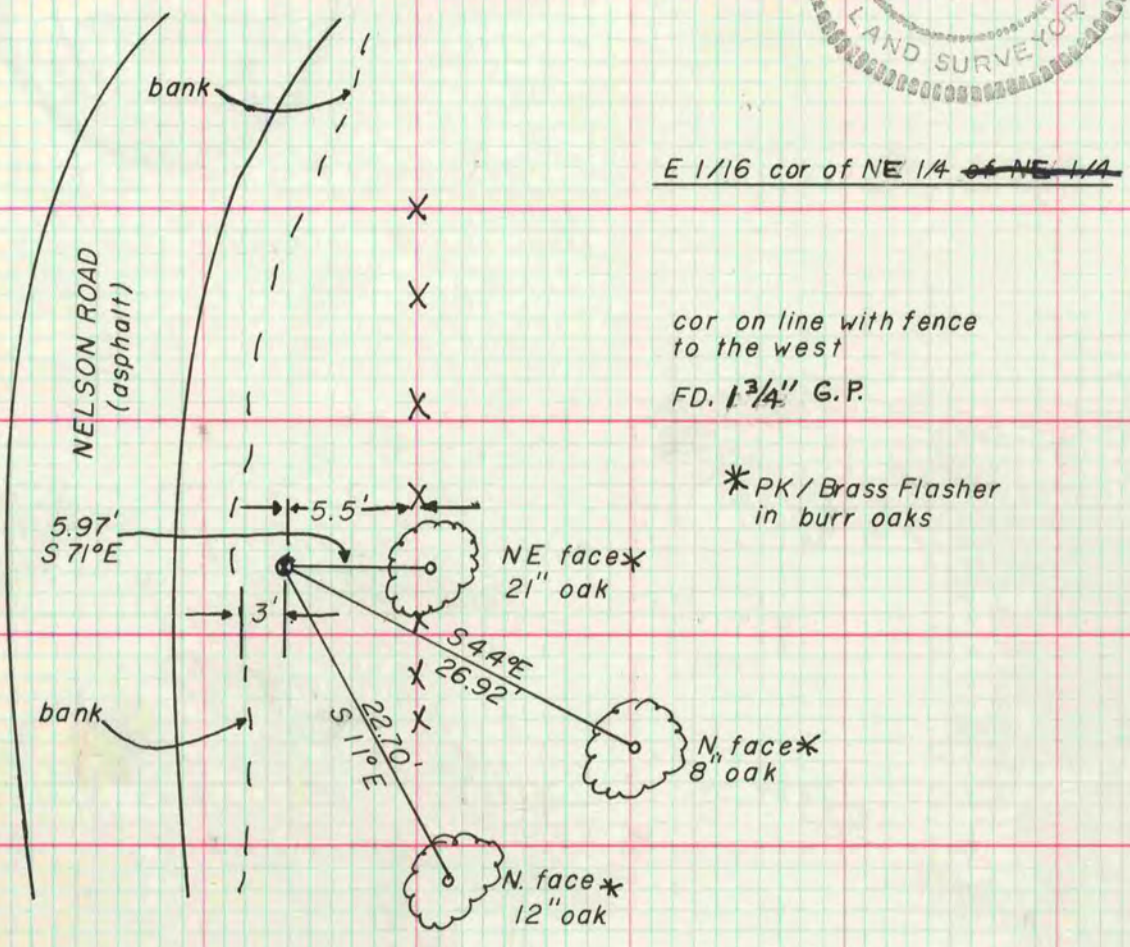

PLAT AND RECORD

COUNTY BUILDING
CITY OF JANESVILLE

Of a Survey on Section 4 T 1 N. R. 10 E. of the 4 P. M. in AVON Township

Rock County, Wisconsin, made JANUARY the 8 1976

I hereby certify that the following is a correct record of said survey as made by me.

Donald Barnes

MICROFILMED

APRIL 28, 1976 SET BERNTSEN
W-I-B MON

NE Sec Cor.

*NOTE: pk/flasher marked R.C.S.M. RCSM