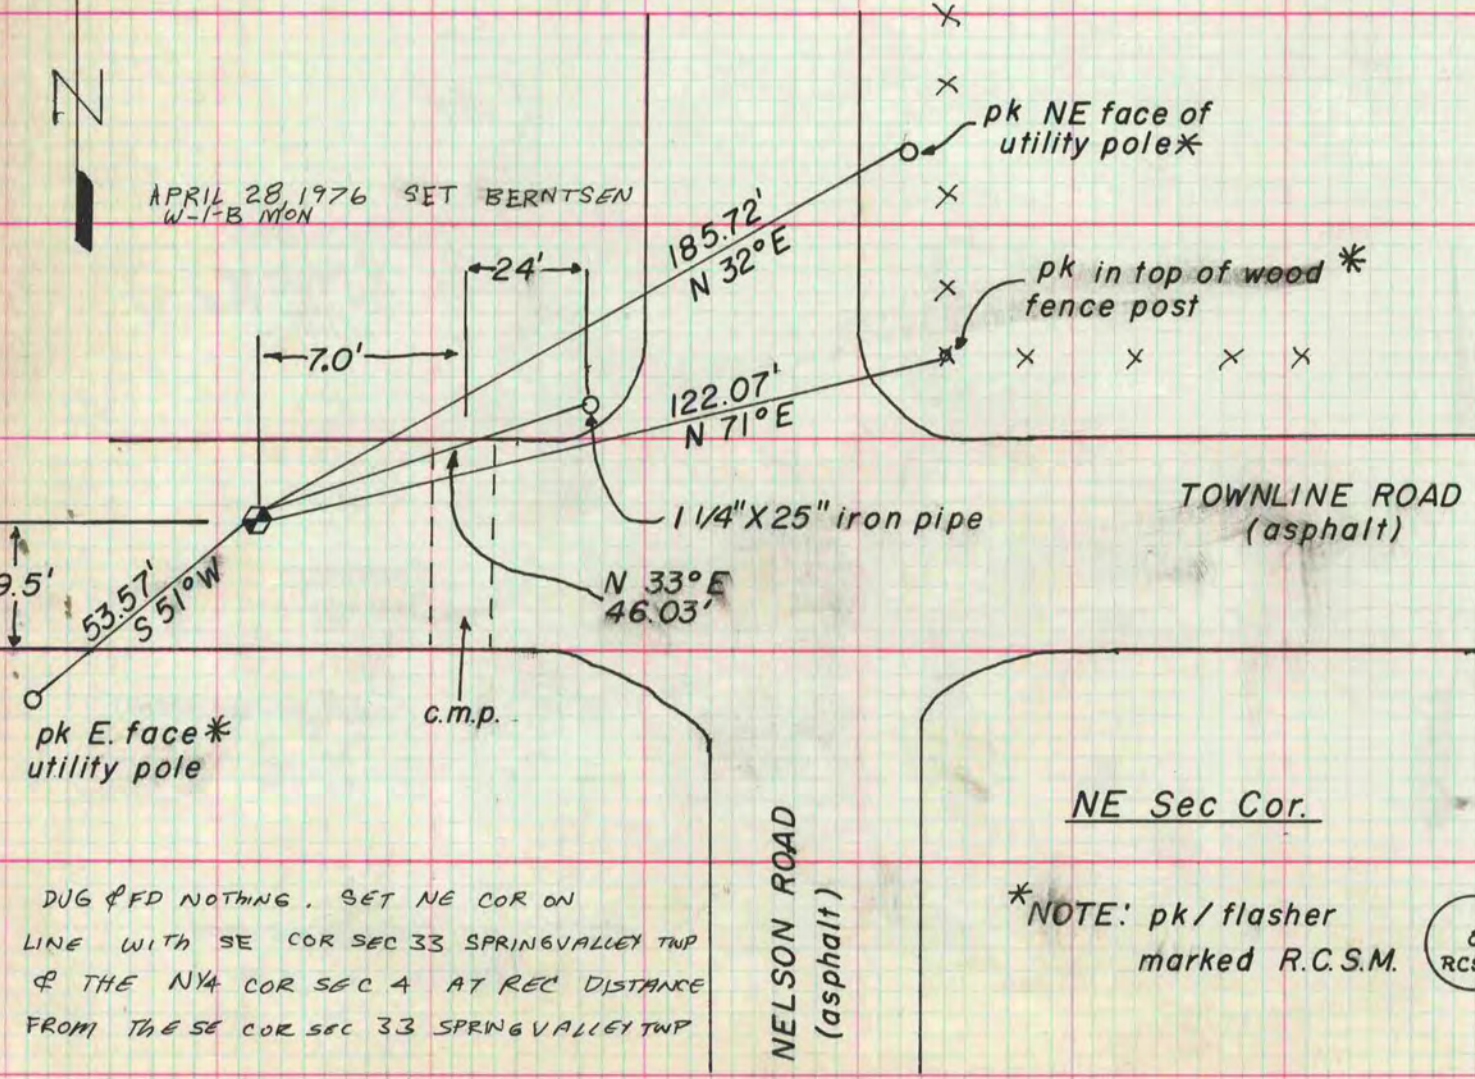

PLAT AND RECORD

COUNTY BUILDING
CITY OF JANESVILLE

Of a Survey on Section 4 T 1 N. R. 10 E. of the 4 P. M. in AVON Township

Rock County, Wisconsin, made JANUARY the 8 1976

I hereby certify that the following is a correct record of said survey as made by me.

Donald Barnes

MICROFILMED

APRIL 28, 1976 SET BERNTSEN
W-I-B MON

NE Sec Cor.

*NOTE: pk/flasher marked R.C.S.M. RCSM