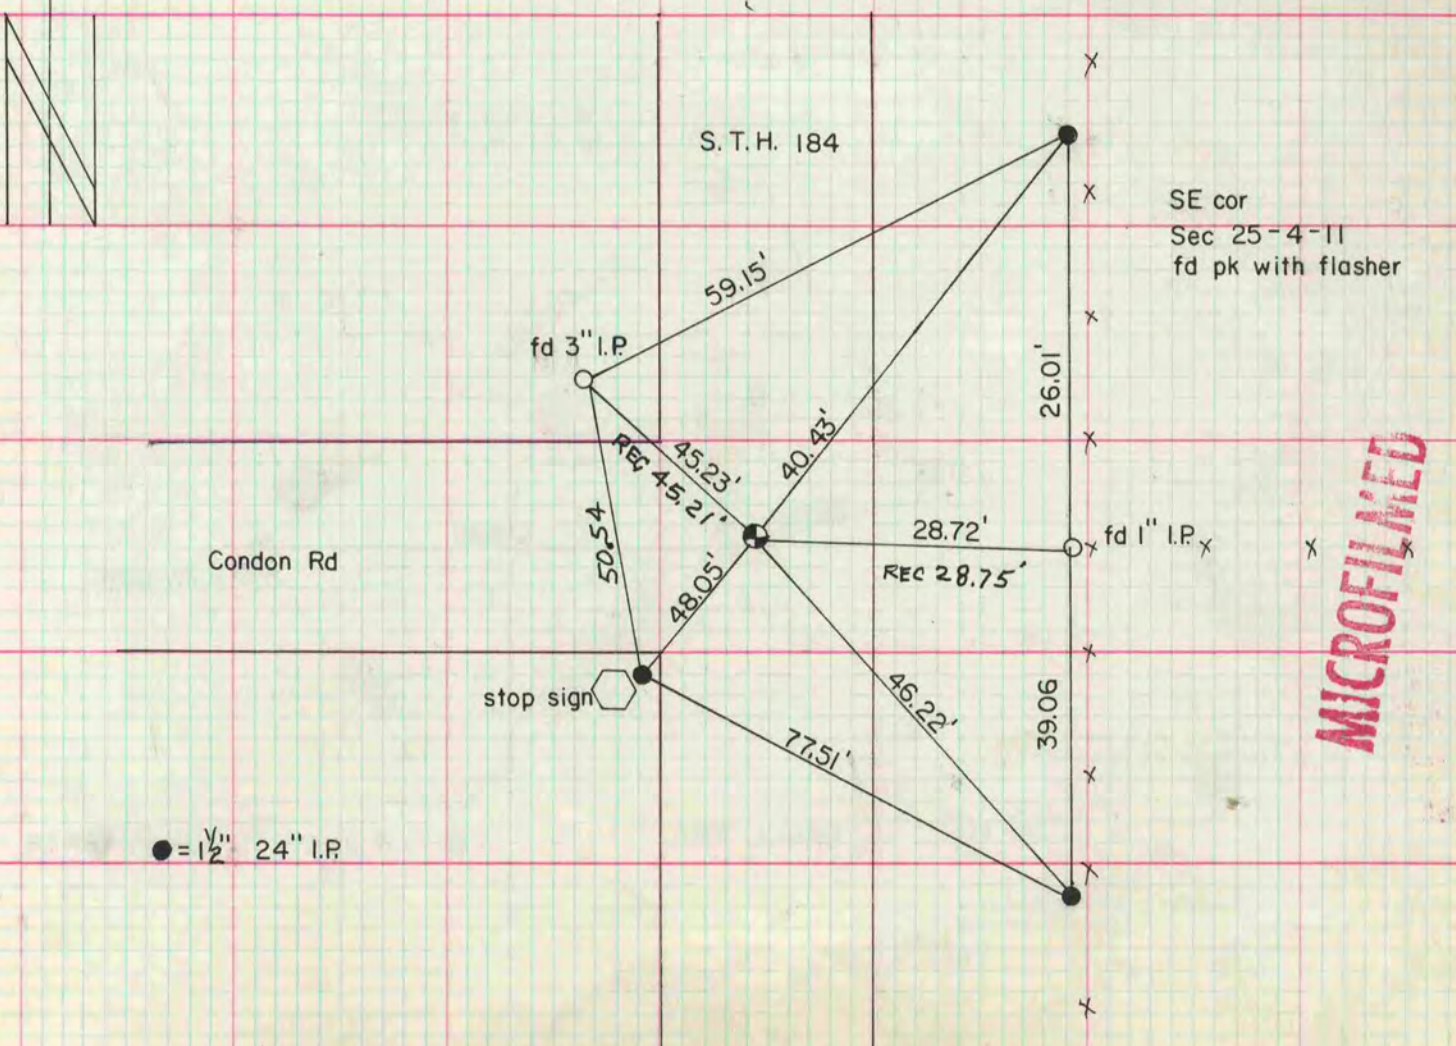

# PLAT AND RECORD

249

COL. J. W. KING COUNTY BUILDING  
CITY OF JANESVILLE CITY OF JANESVILLE

v-5

Of a Survey on Section 26, 25 T 4 R 11 E. of the 4 P. M. in PORTER Township

Rock County, Wisconsin, made MARCH the 11, 1977

I hereby certify that the following is a correct record of said survey as made by me.

County Surveyor.

THE GEO. D. BARNARD COMPANY, ST. LOUIS

MICROFILMED