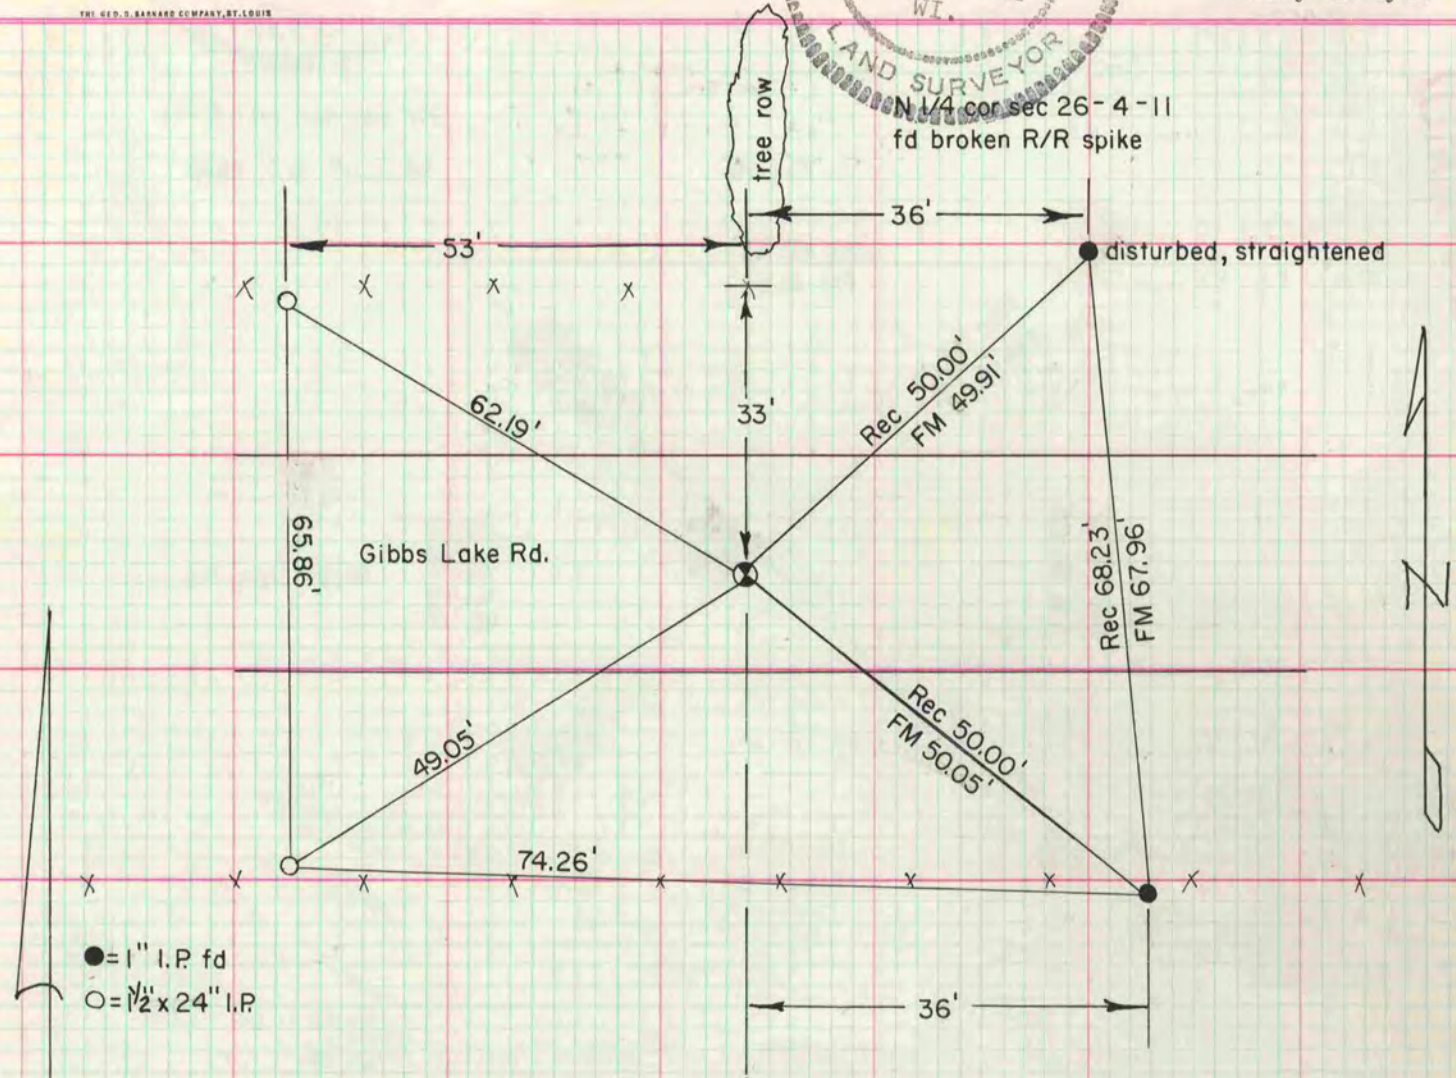

# PLAT AND RECORD

249

COL. J. W. KING COUNTY BUILDING  
CITY OF JANESVILLE CITY OF JANESVILLE

v-5

Of a Survey on Section 26, 25 T 4 R 11 E. of the 4 P. M. in PORTER Township

Rock County, Wisconsin, made MARCH the 11, 1977

I hereby certify that the following is a correct record of said survey as made by me.

County Surveyor.

THE GEO. D. BARNARD COMPANY, ST. LOUIS

MICROFILMED