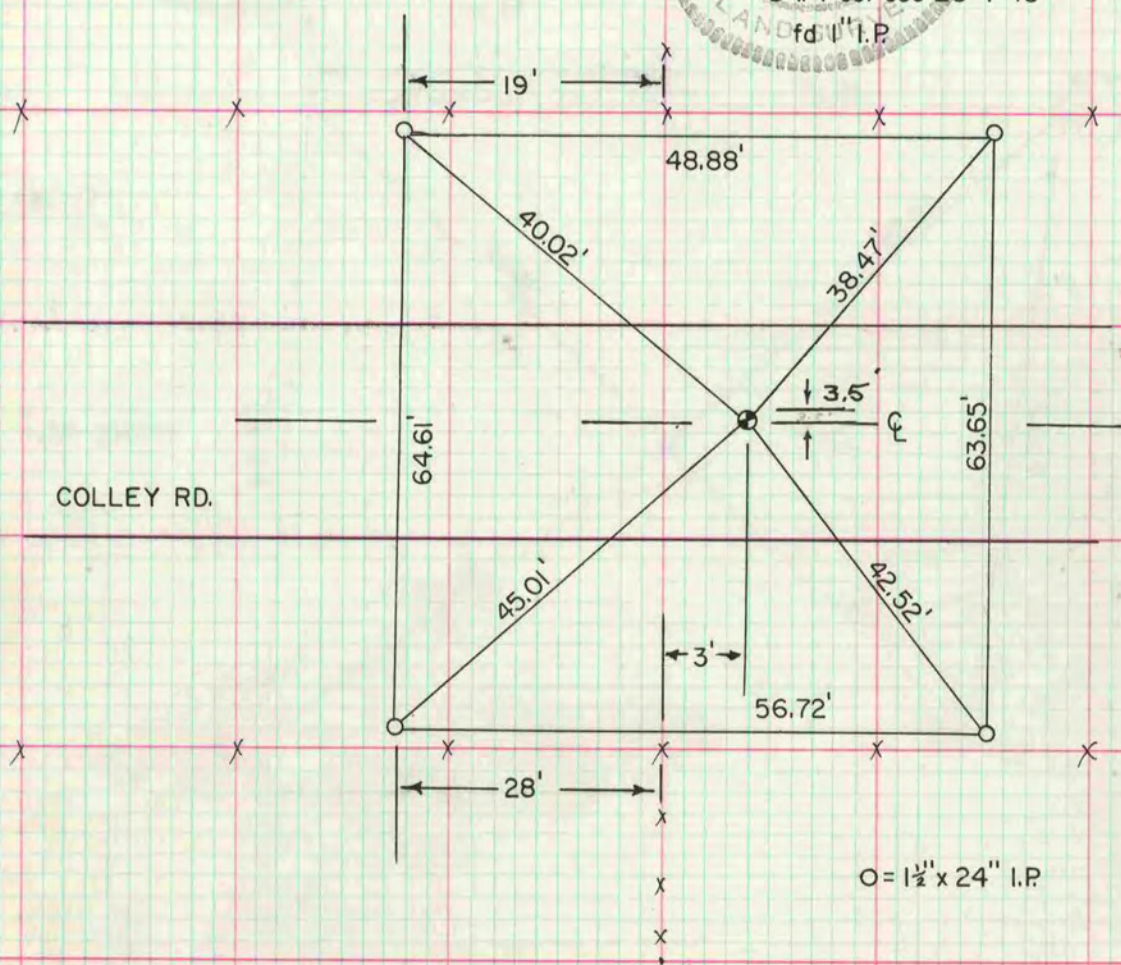

PLAT AND RECORD

COUNTY BUILDING
CITY OF JANESVILLE

Of a Survey on Section 23 T 1 N R 13 E. of the 4 P. M. in TURTLE Township

Rock County, Wisconsin, made MARCH the 22 1977

I hereby certify that the following is a correct record of said survey as made by me.

County Surveyor.

MICROFILMED