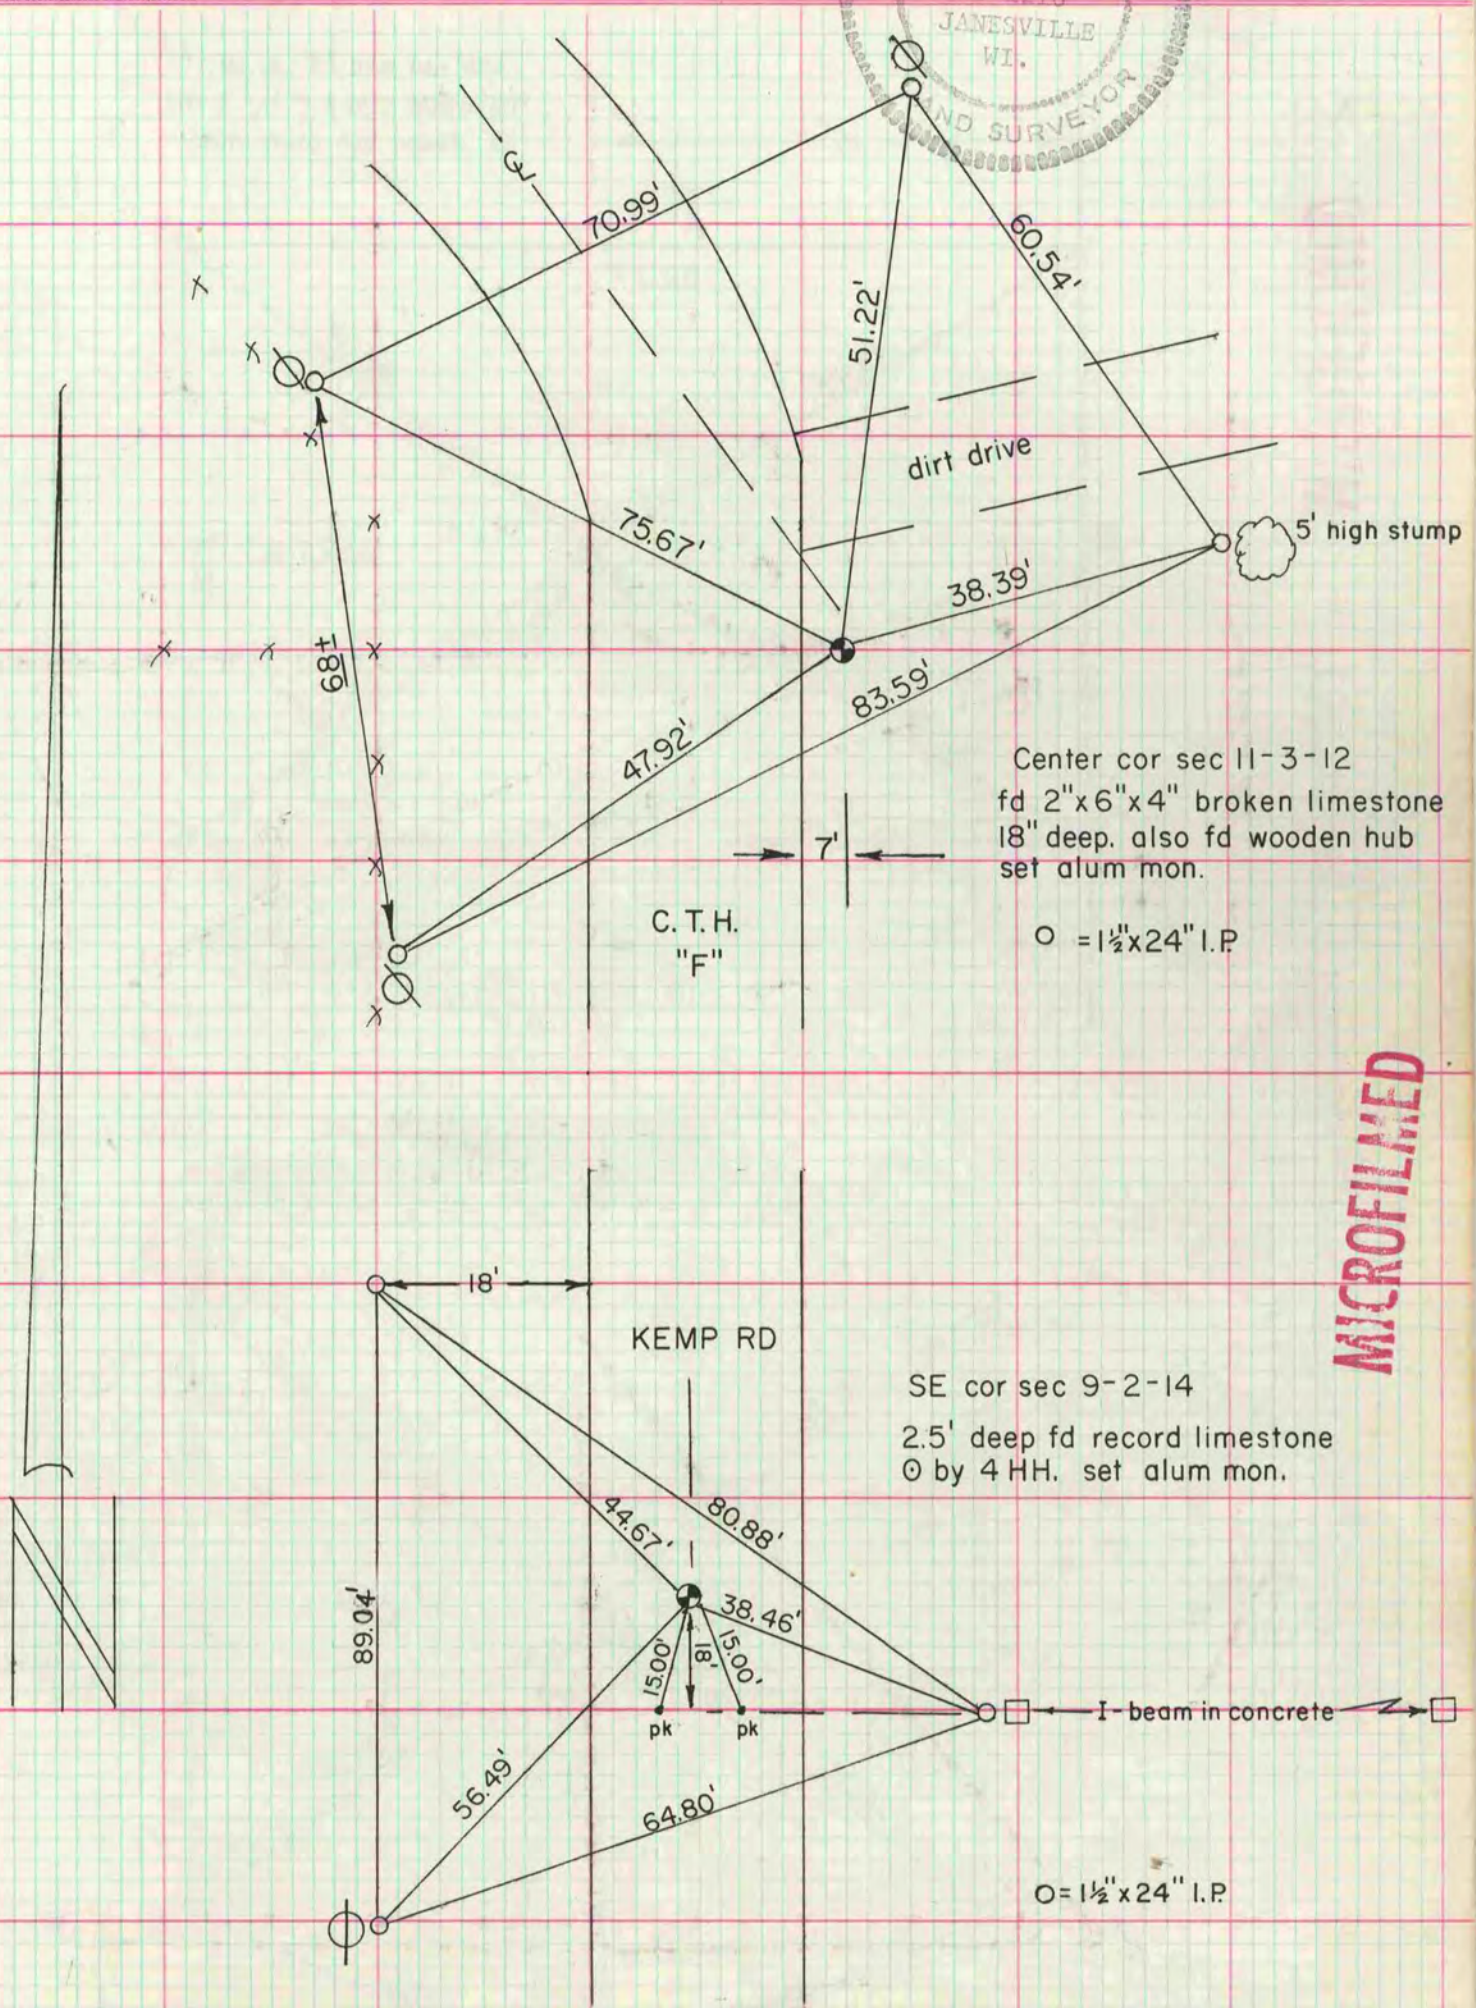

PLAT AND RECORD

279

VOL. 5

Of a Survey on Section 9 2 14 BRADFORD
11 T 3 N R 12 E. of the 4 P. M. in JANESVILLE Township
Rock County, Wisconsin, made MAY the 3 1977

I hereby certify that the following is a correct record of said survey as made by me.

COUNTY BUILDING
CITY OF JANESVILLE

Donald Buines
County Surveyor.

MICROFILMED