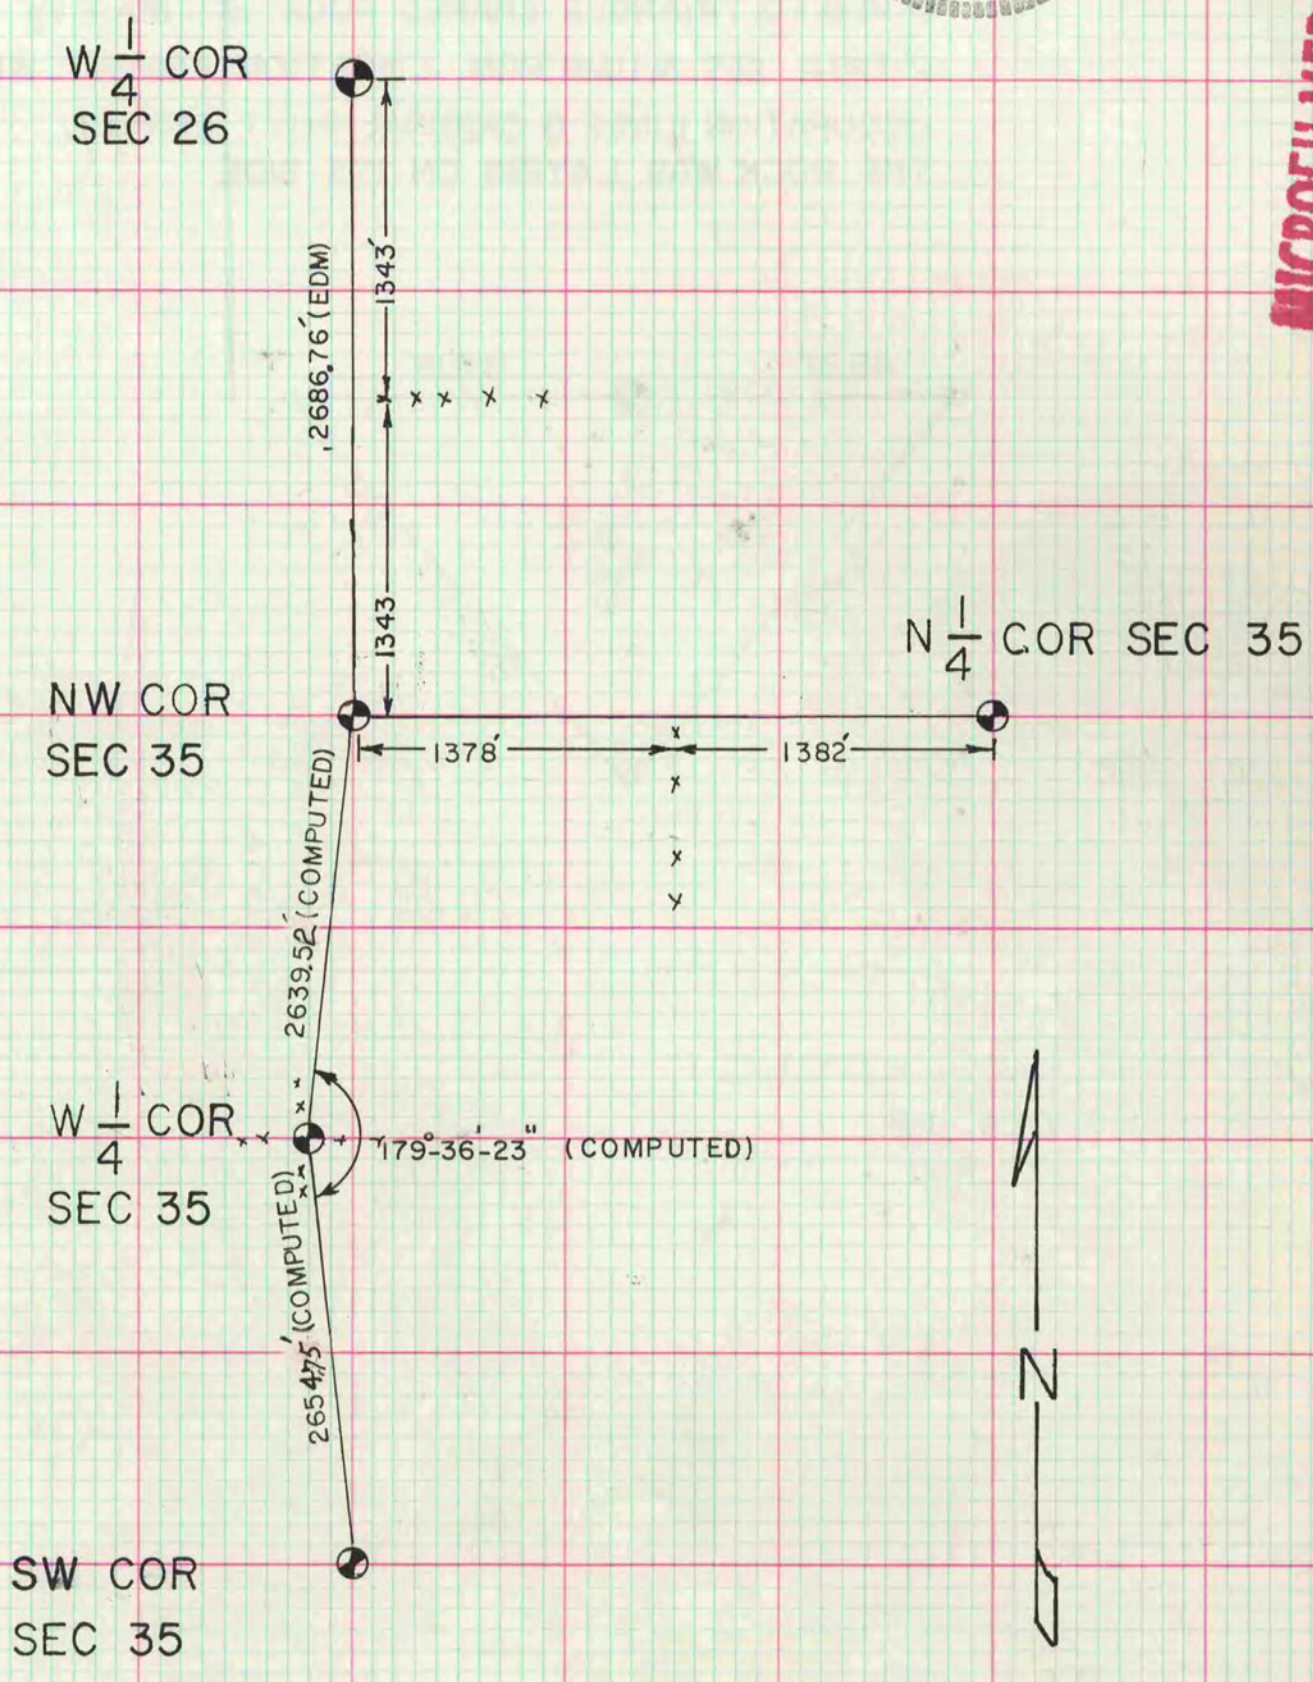

COUNTY BUILDING CITY OF JANESVILLE

Of a Survey on Section 26 35 T. 3 R. 11 E. of the 4 P. M. in CENTER Township

Rock County, Wisconsin, made OCTOBER 18 19 77

I hereby certify that the following is a correct record of said survey as made by me.

COUNTY BUILDING CITY OF JANESVILLE

MICROFILMED

MICROFILMED