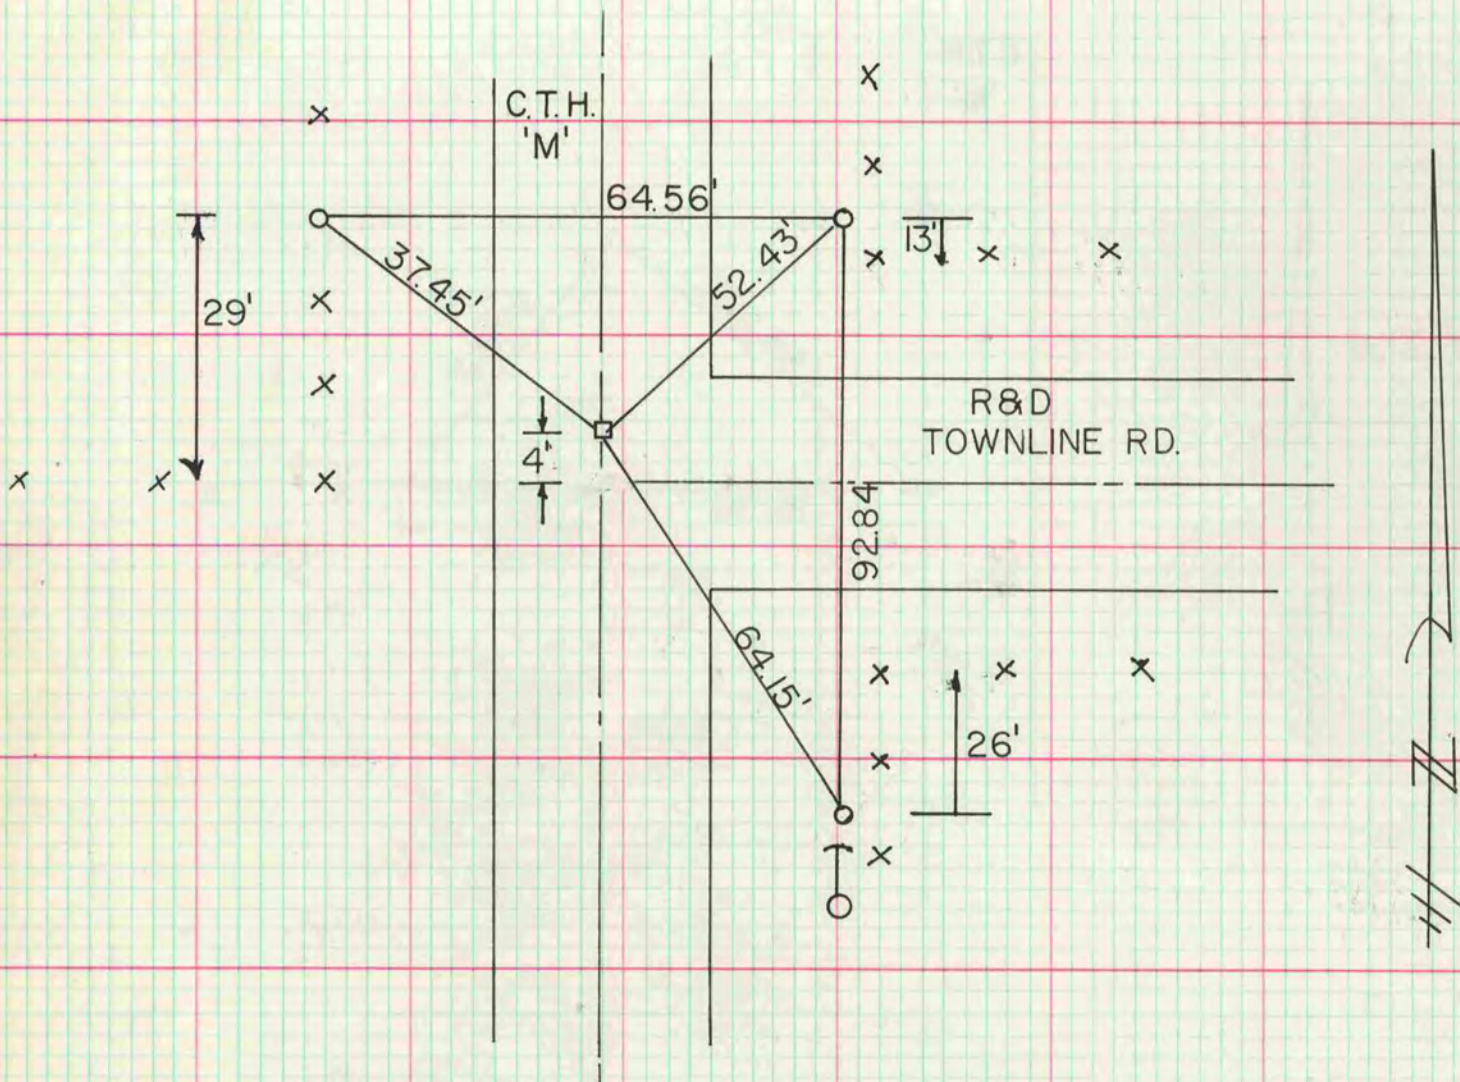

VOL. 5 PLAT AND RECORD

Of a Survey on Section 1 T 2 R 14 E. of the 4 P. M. in Bradford Township
Rock County, Wisconsin, made October the 21 1977

I hereby certify that the following is a correct record of said survey as made by me.

COUNTY BUILDING
CITY OF JANESVILLE

NE. COR. SEC. 1 T. 2 R. 14 E.

FD. CONC. MON. WITH BRASS CAP

MICROFILMED