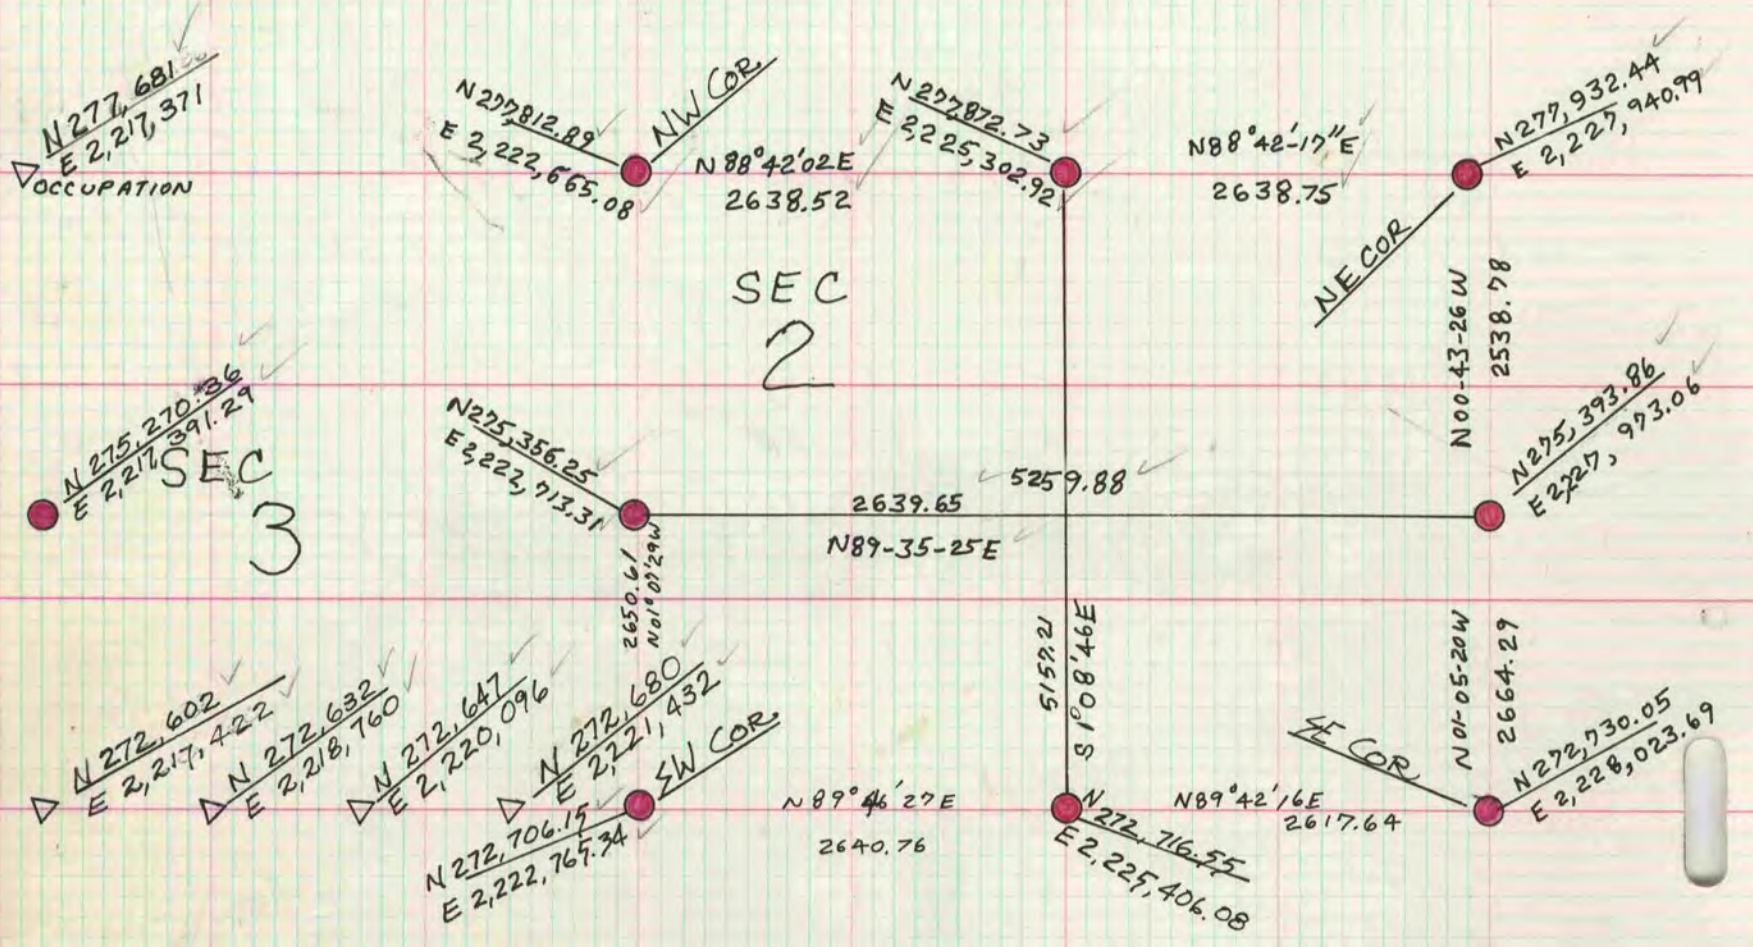

# PLAT AND RECORD

COUNTY BUILDING  
CITY OF JANESVILLE

Of a Survey on Section 2, 3, 9, 10 T 3 R 11 E. of the 4 P. M. in CENTER Township

Rock County, Wisconsin, made the 19

I hereby certify that the following is a correct record of said survey as made by me.

County Surveyor.

INFORMATION SUPPLIED BY H. LEE

△ - OCCUPATION

● - SECTION COR

COORD. PLACED ON INTERN PLAT

MICROFILMED