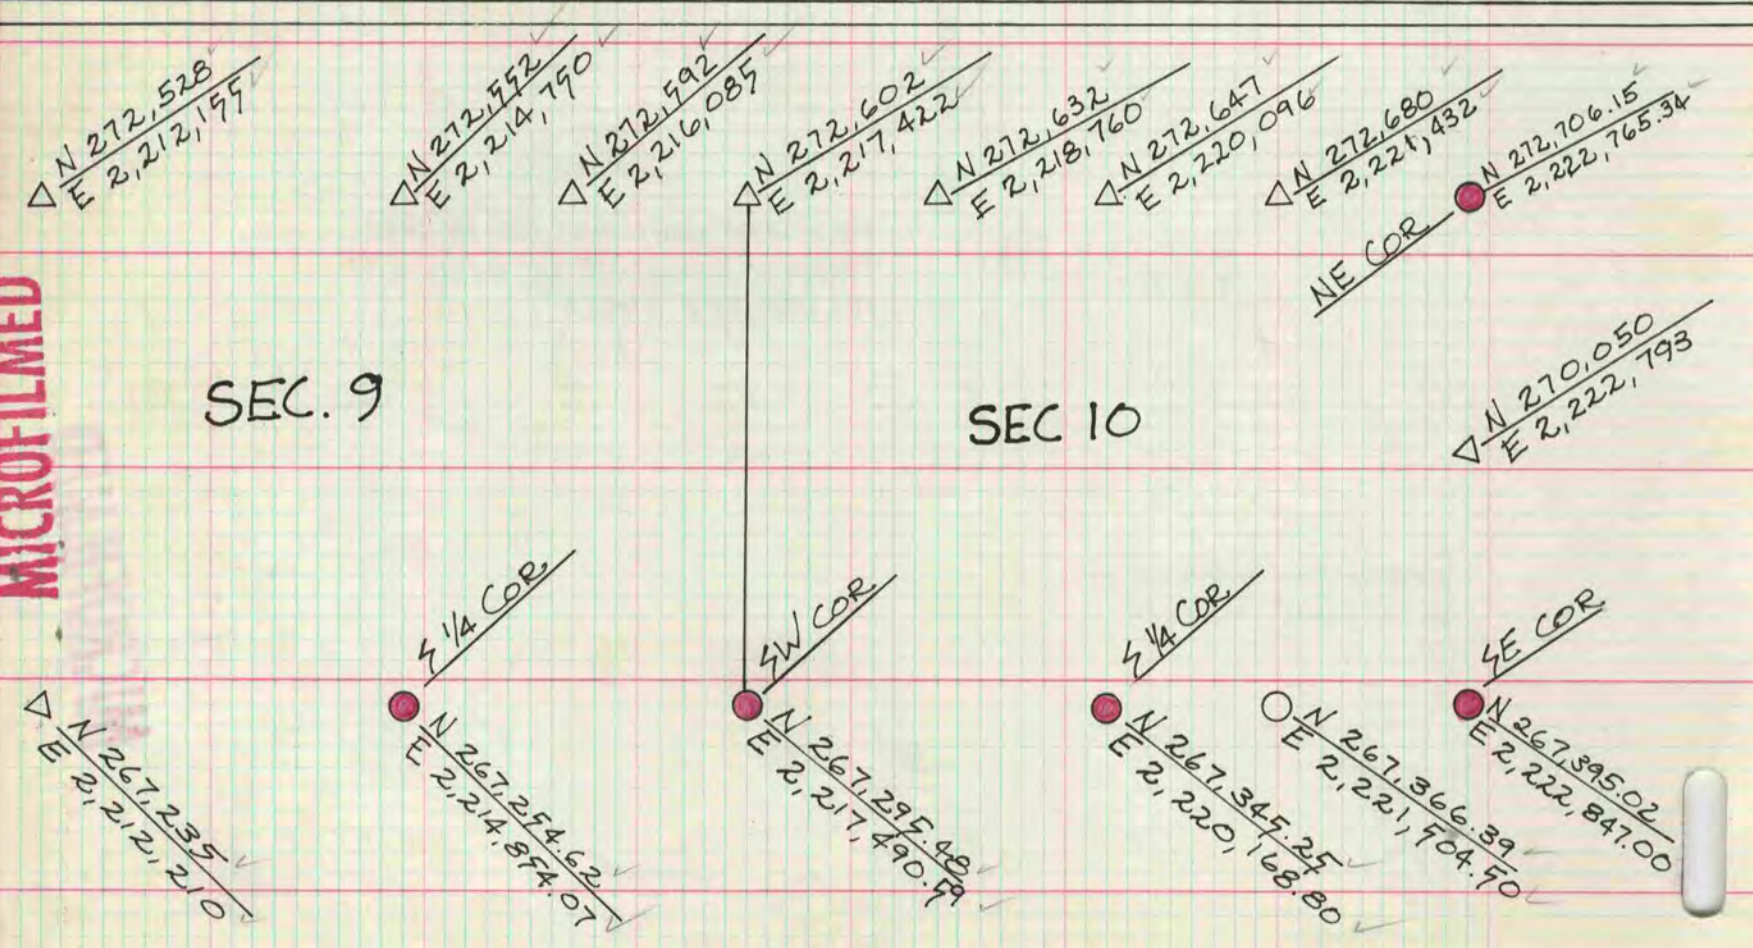

# PLAT AND RECORD

COUNTY BUILDING  
CITY OF JANESVILLE

Of a Survey on Section 2, 3, 9, 10 T 3 R 11 E. of the 4 P. M. in CENTER Township

Rock County, Wisconsin, made the 19

I hereby certify that the following is a correct record of said survey as made by me.

County Surveyor.

INFORMATION SUPPLIED BY H. LEE

△ - OCCUPATION

● - SECTION COR

COORD. PLACED ON INTERN PLAT

MICROFILMED