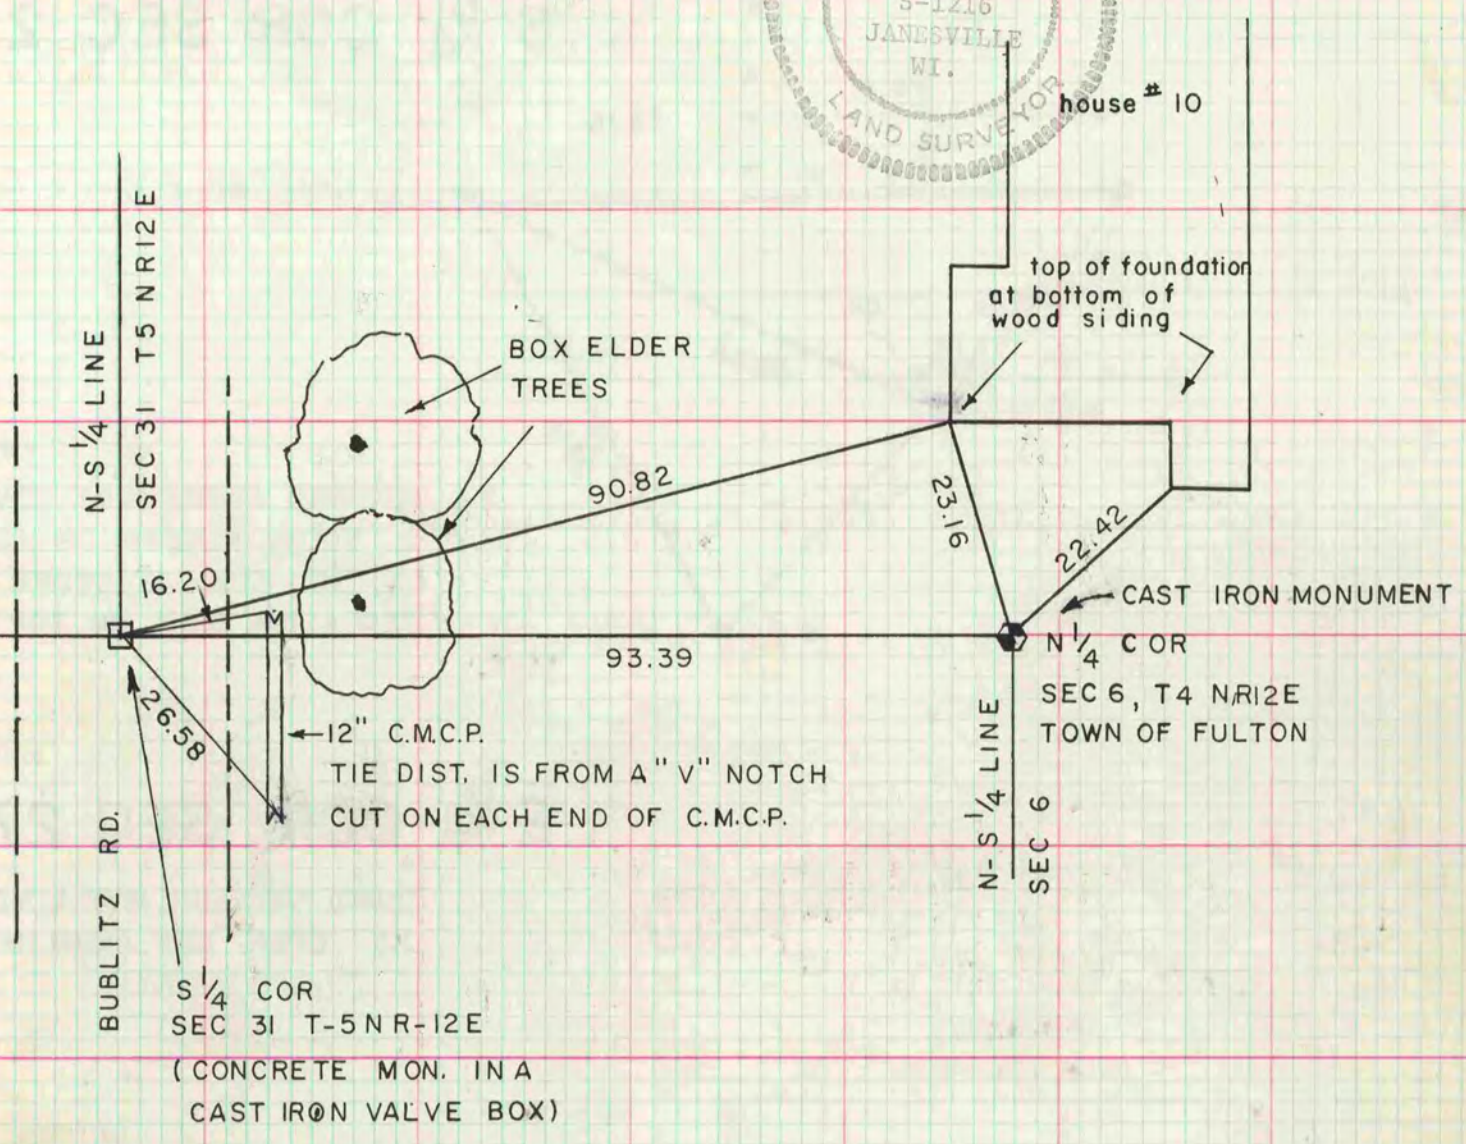

PLAT AND RECORD VOL. 5

549

COUNTY BUILDING
CITY OF JANESVILLE

Of a Survey on Section 6 T 4 R 12 E. of the 4 P. M. in FULTON Township

Rock County, Wisconsin, made MAY the 31 19 79

I hereby certify that the following is a correct record of said survey as made by me.

Donald Barnes

County Surveyor.

MICROFILMED

COPY OF
TRUE CORNER TIES
J. MICHAEL CLAYTON