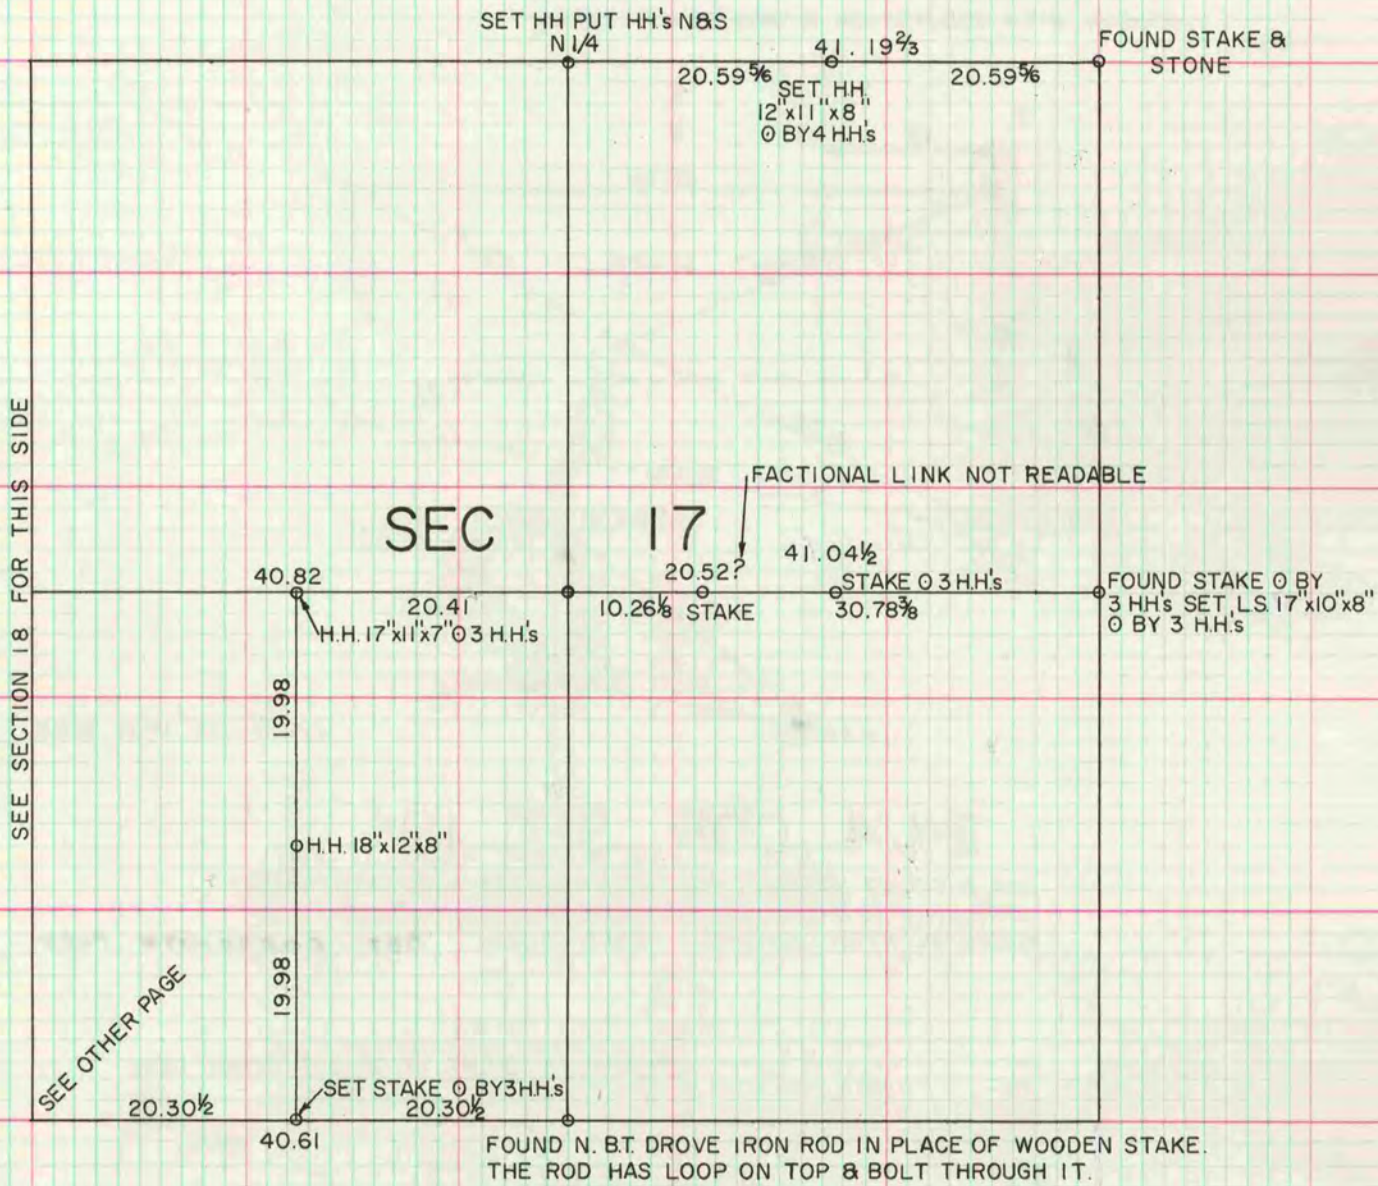

# PLAT AND RECORD

VOL. 6

Of a Survey on Section 17 T 3 R 14 E. of the 4 P. M. in JANESVILLE Township  
Rock County, Wisconsin, made DEC the

I hereby certify that the following is a correct record of said survey as made by me.

COUNTY BUILDING  
CITY OF JANESVILLE

FOUND RECORD OF THIS SURVEY BY RUGER IN BOOK B-4 PAGE 28. DATE UNKNOWN.

MICROFILMED