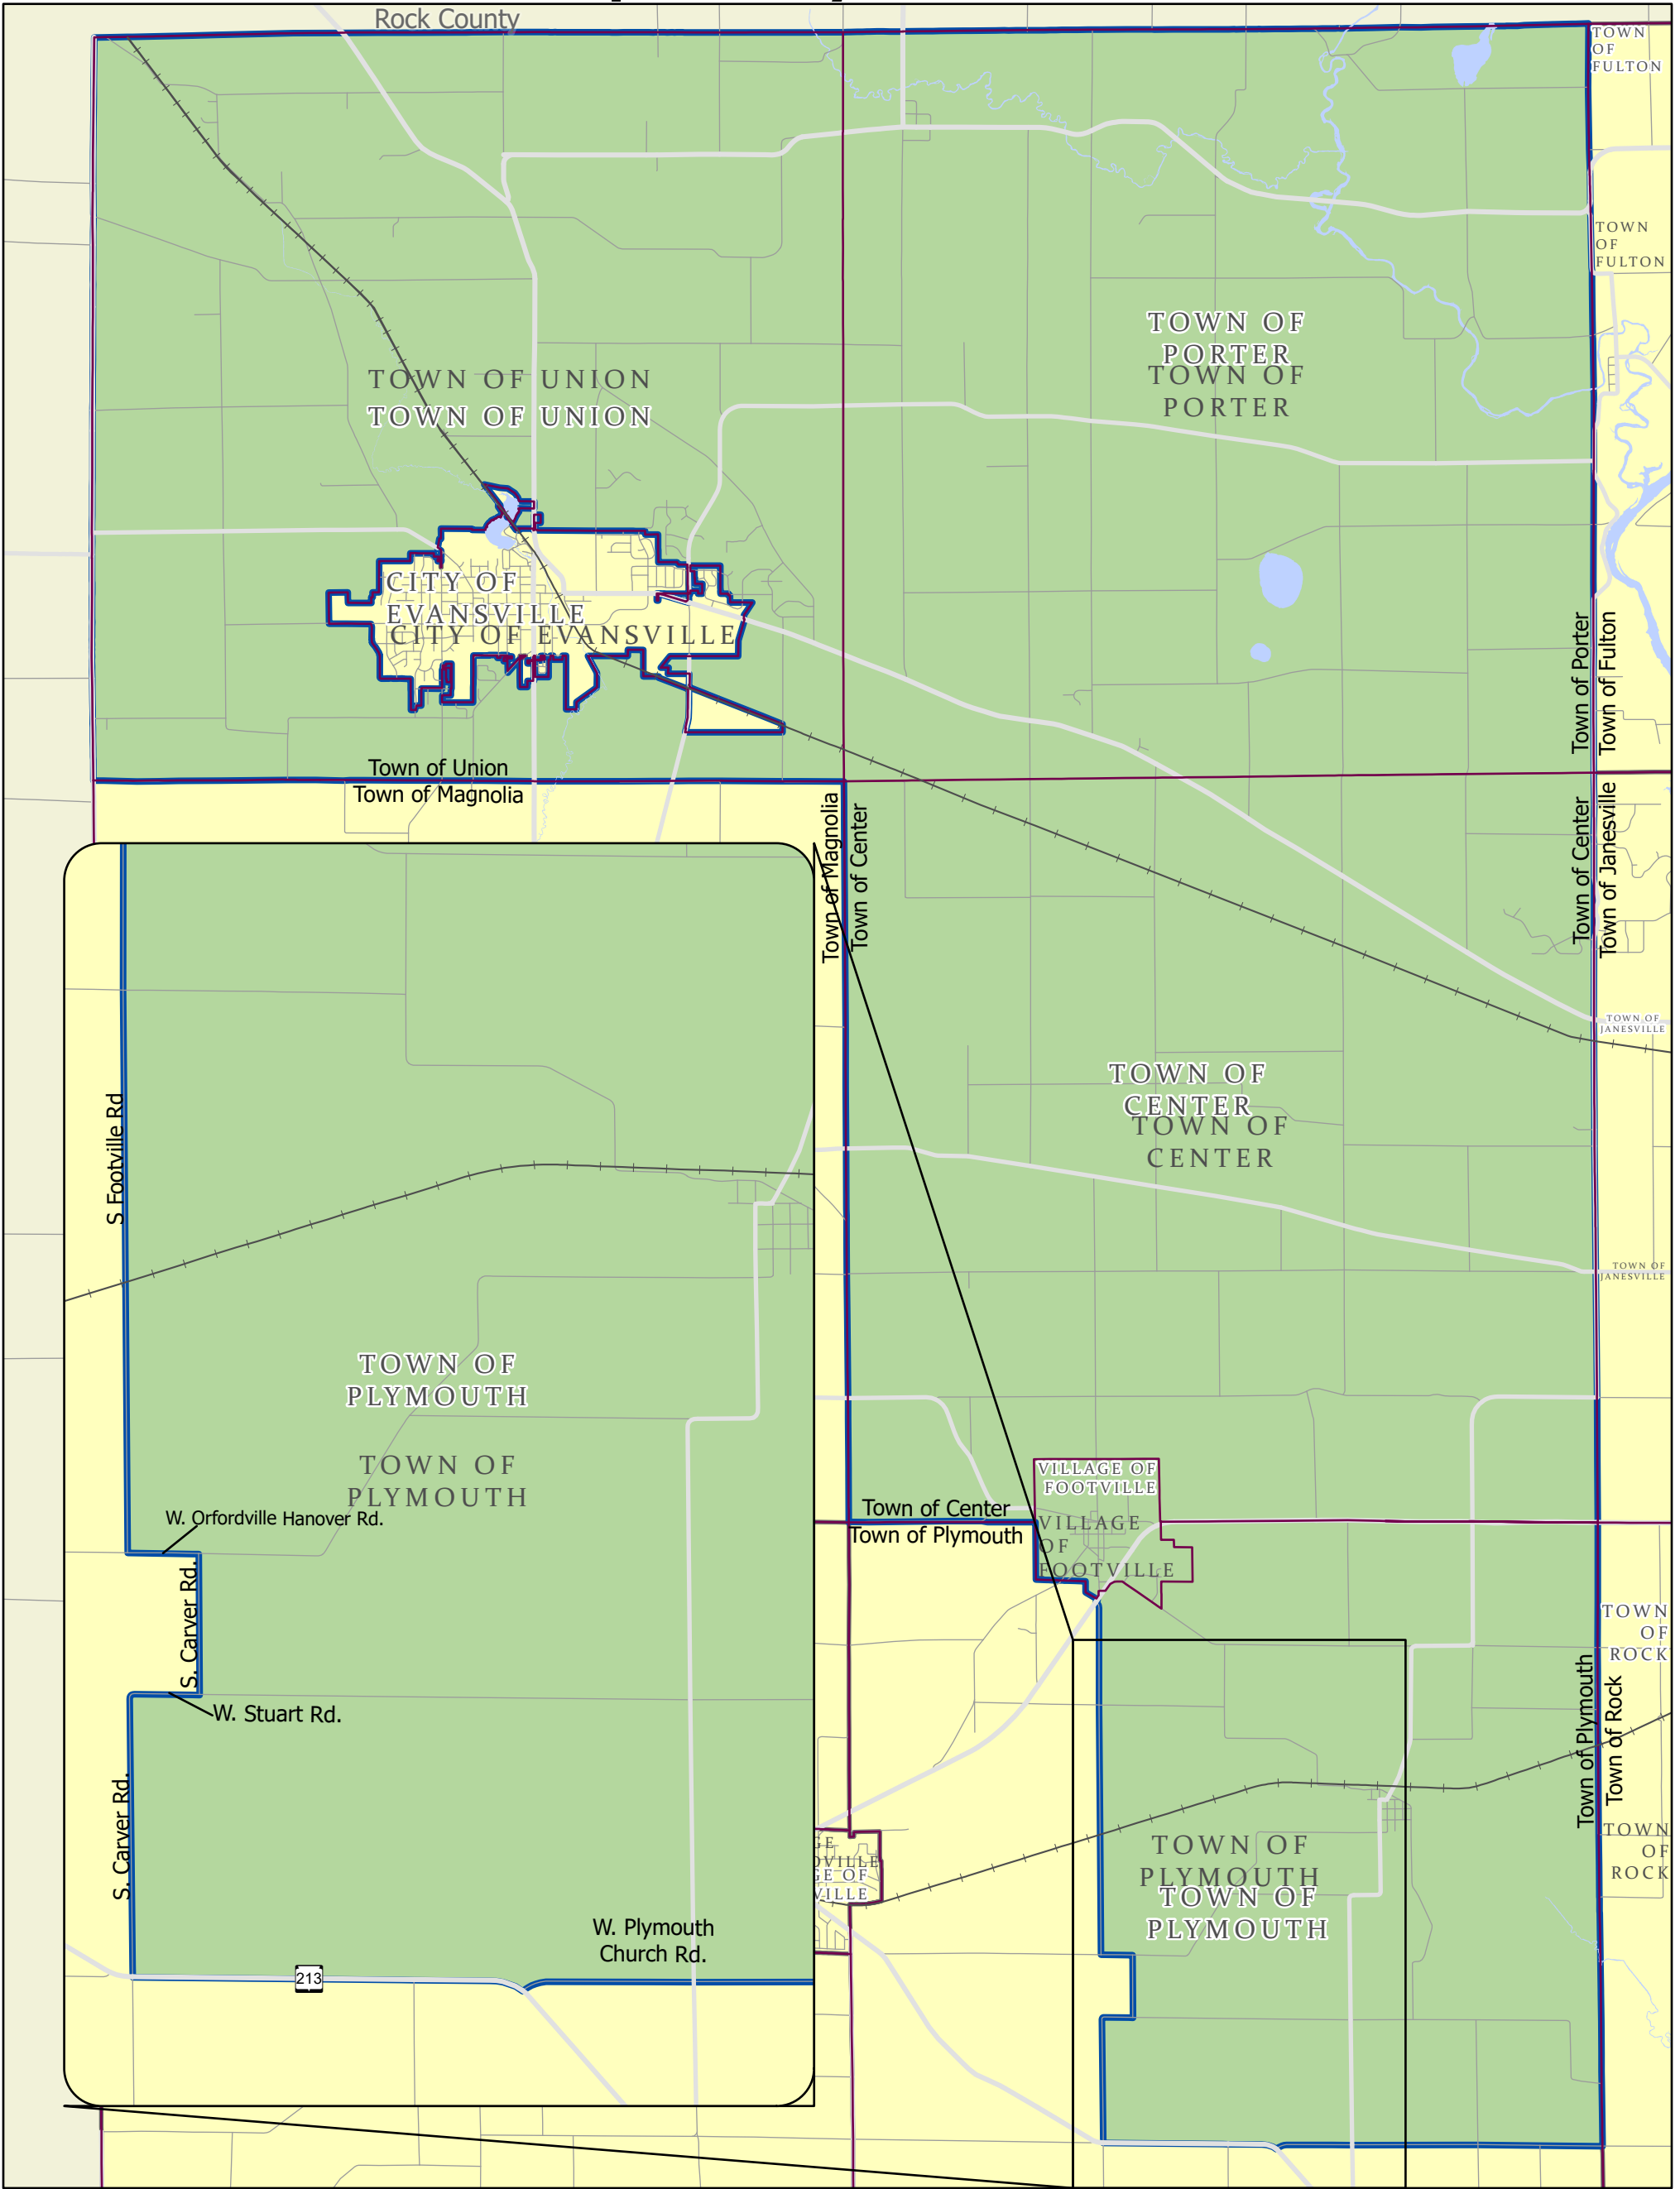

Supervisory District: 2

Rock County, Wisconsin

Adoption Date
November 15, 2021

- District
- Adjacent Municipalities