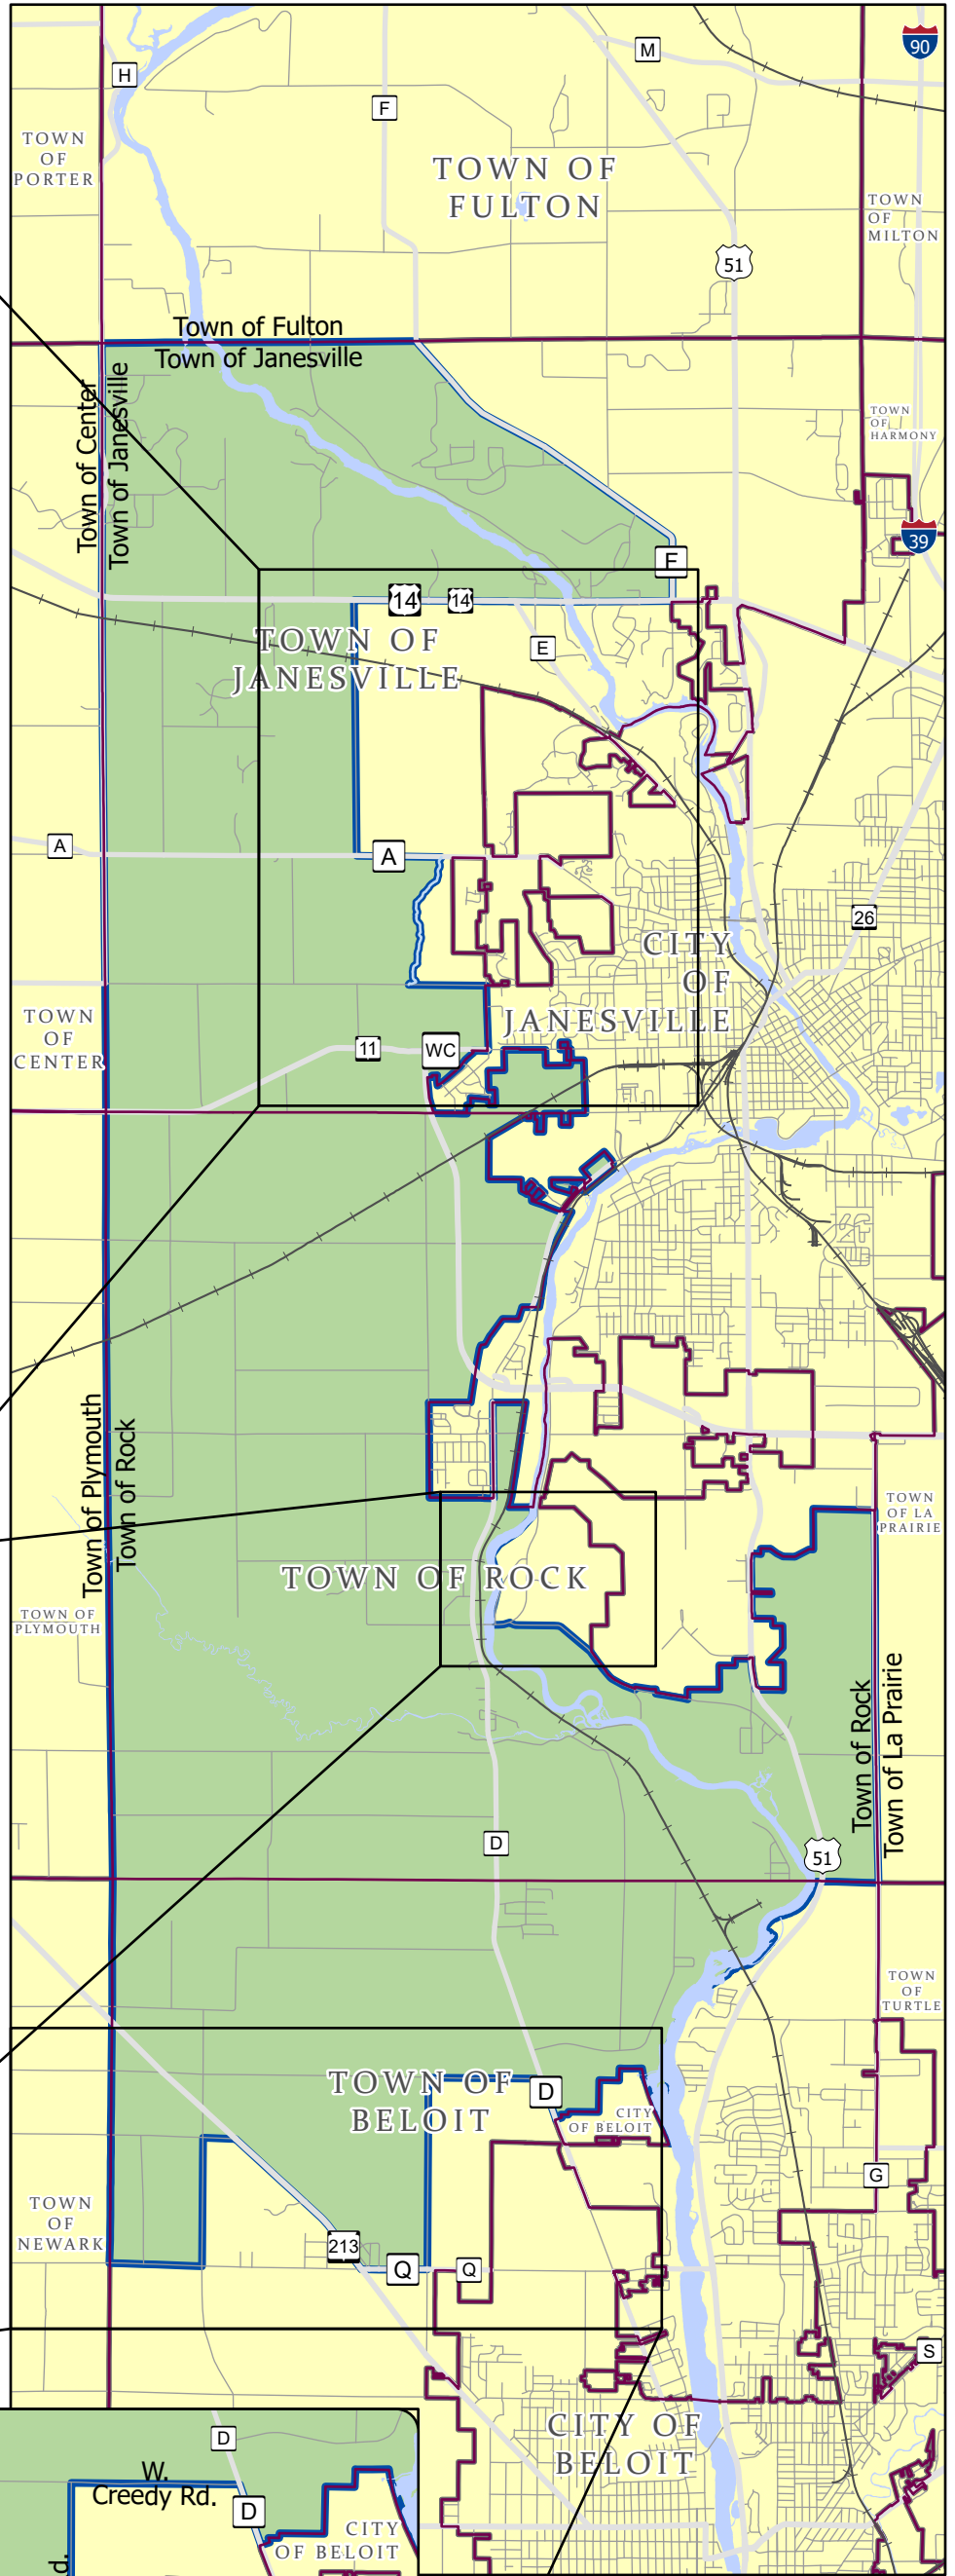

Supervisory District: 8

Rock County, Wisconsin

Adoption Date
November 15, 2021