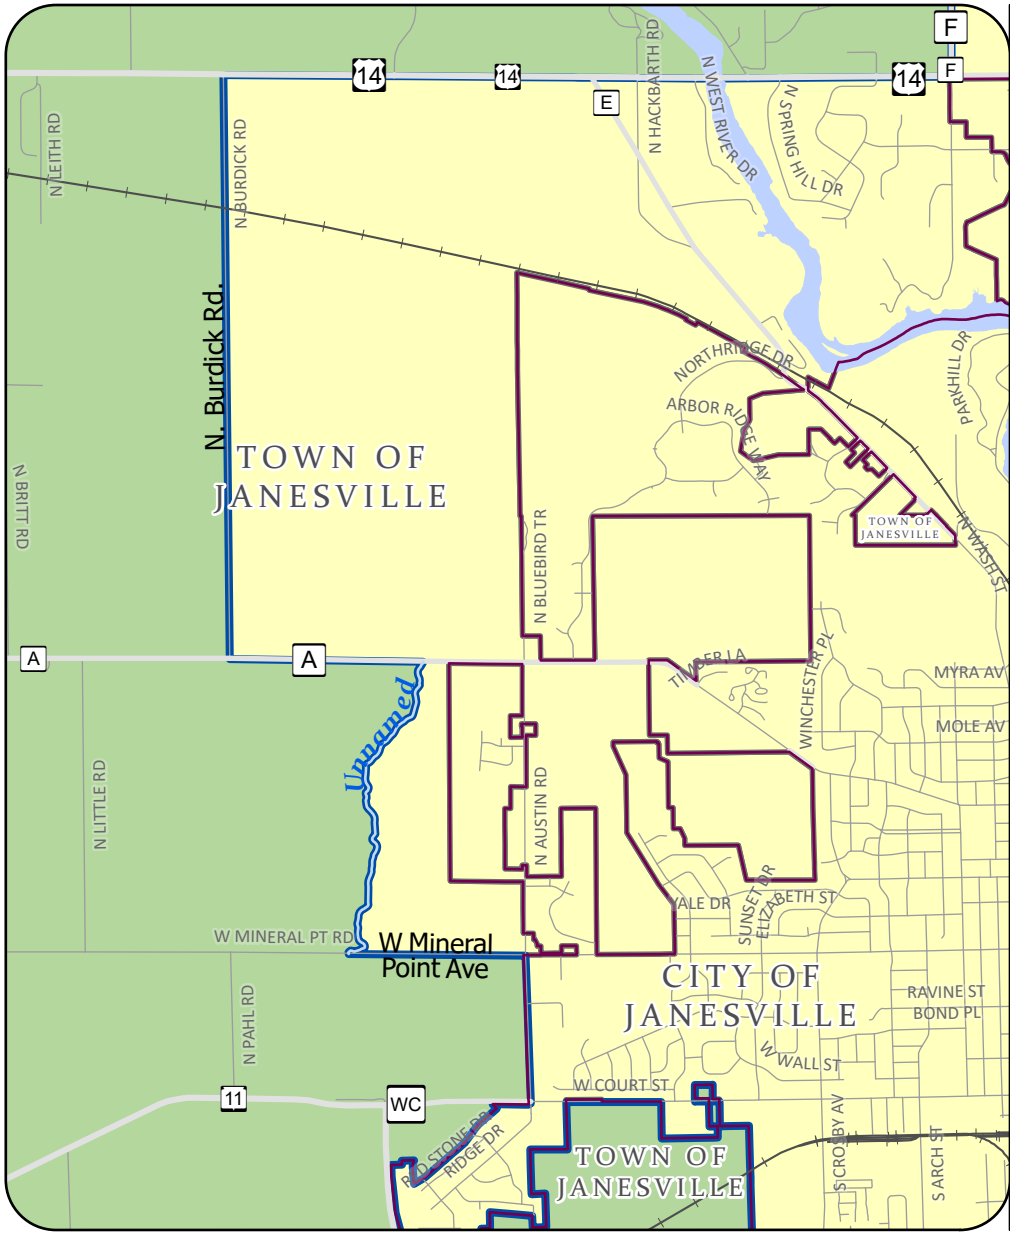

Supervisory District: 8

Rock County, Wisconsin

Adoption Date
November 15, 2021