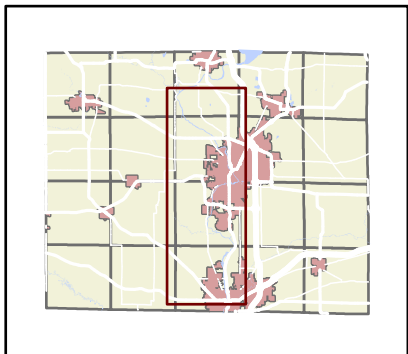

Supervisory District: 8

Rock County, Wisconsin

Adoption Date
November 15, 2021