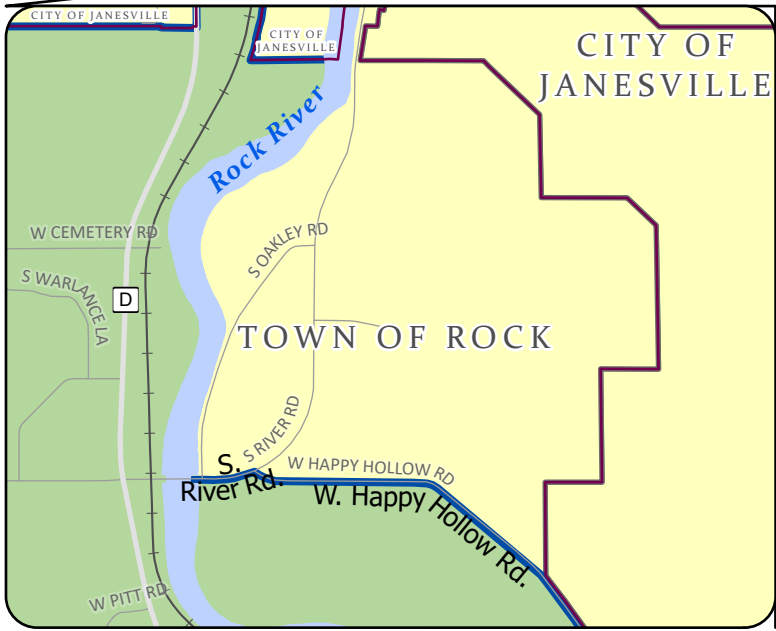

Supervisory District: 8

Rock County, Wisconsin

Adoption Date
November 15, 2021