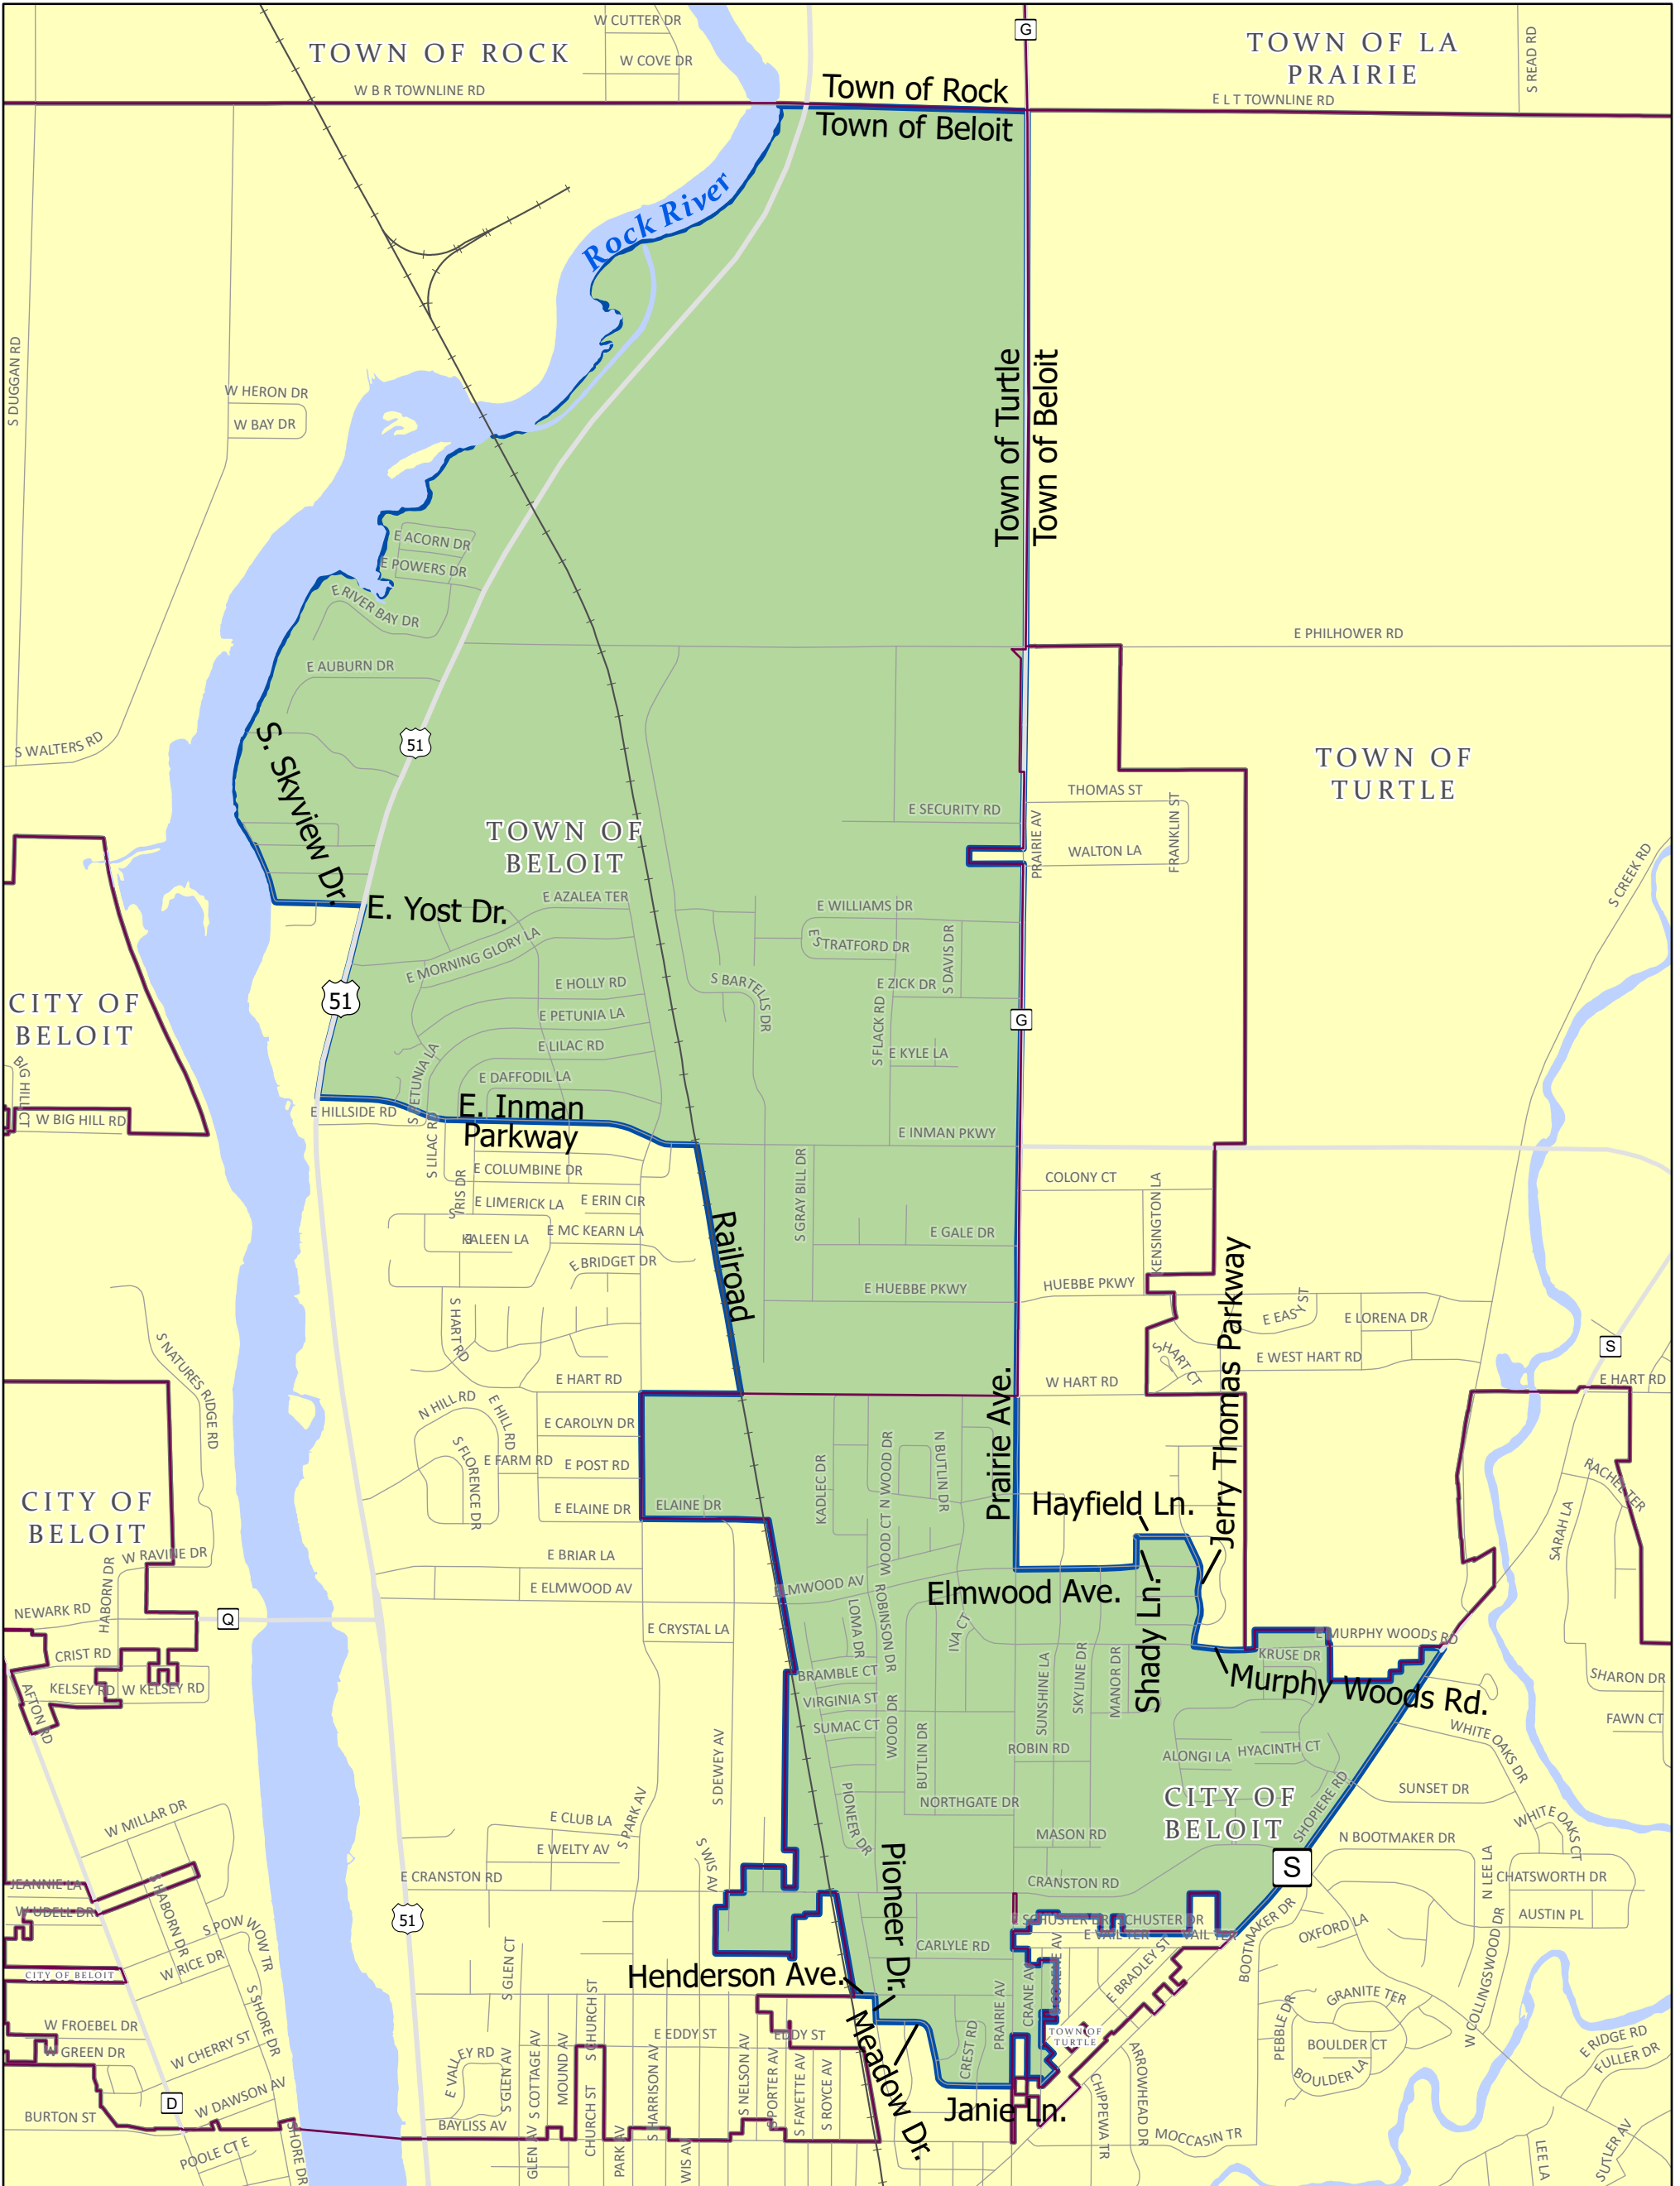

Supervisory District: 14

Rock County, Wisconsin

Adoption Date
November 15, 2021

- District
- Adjacent Municipalities