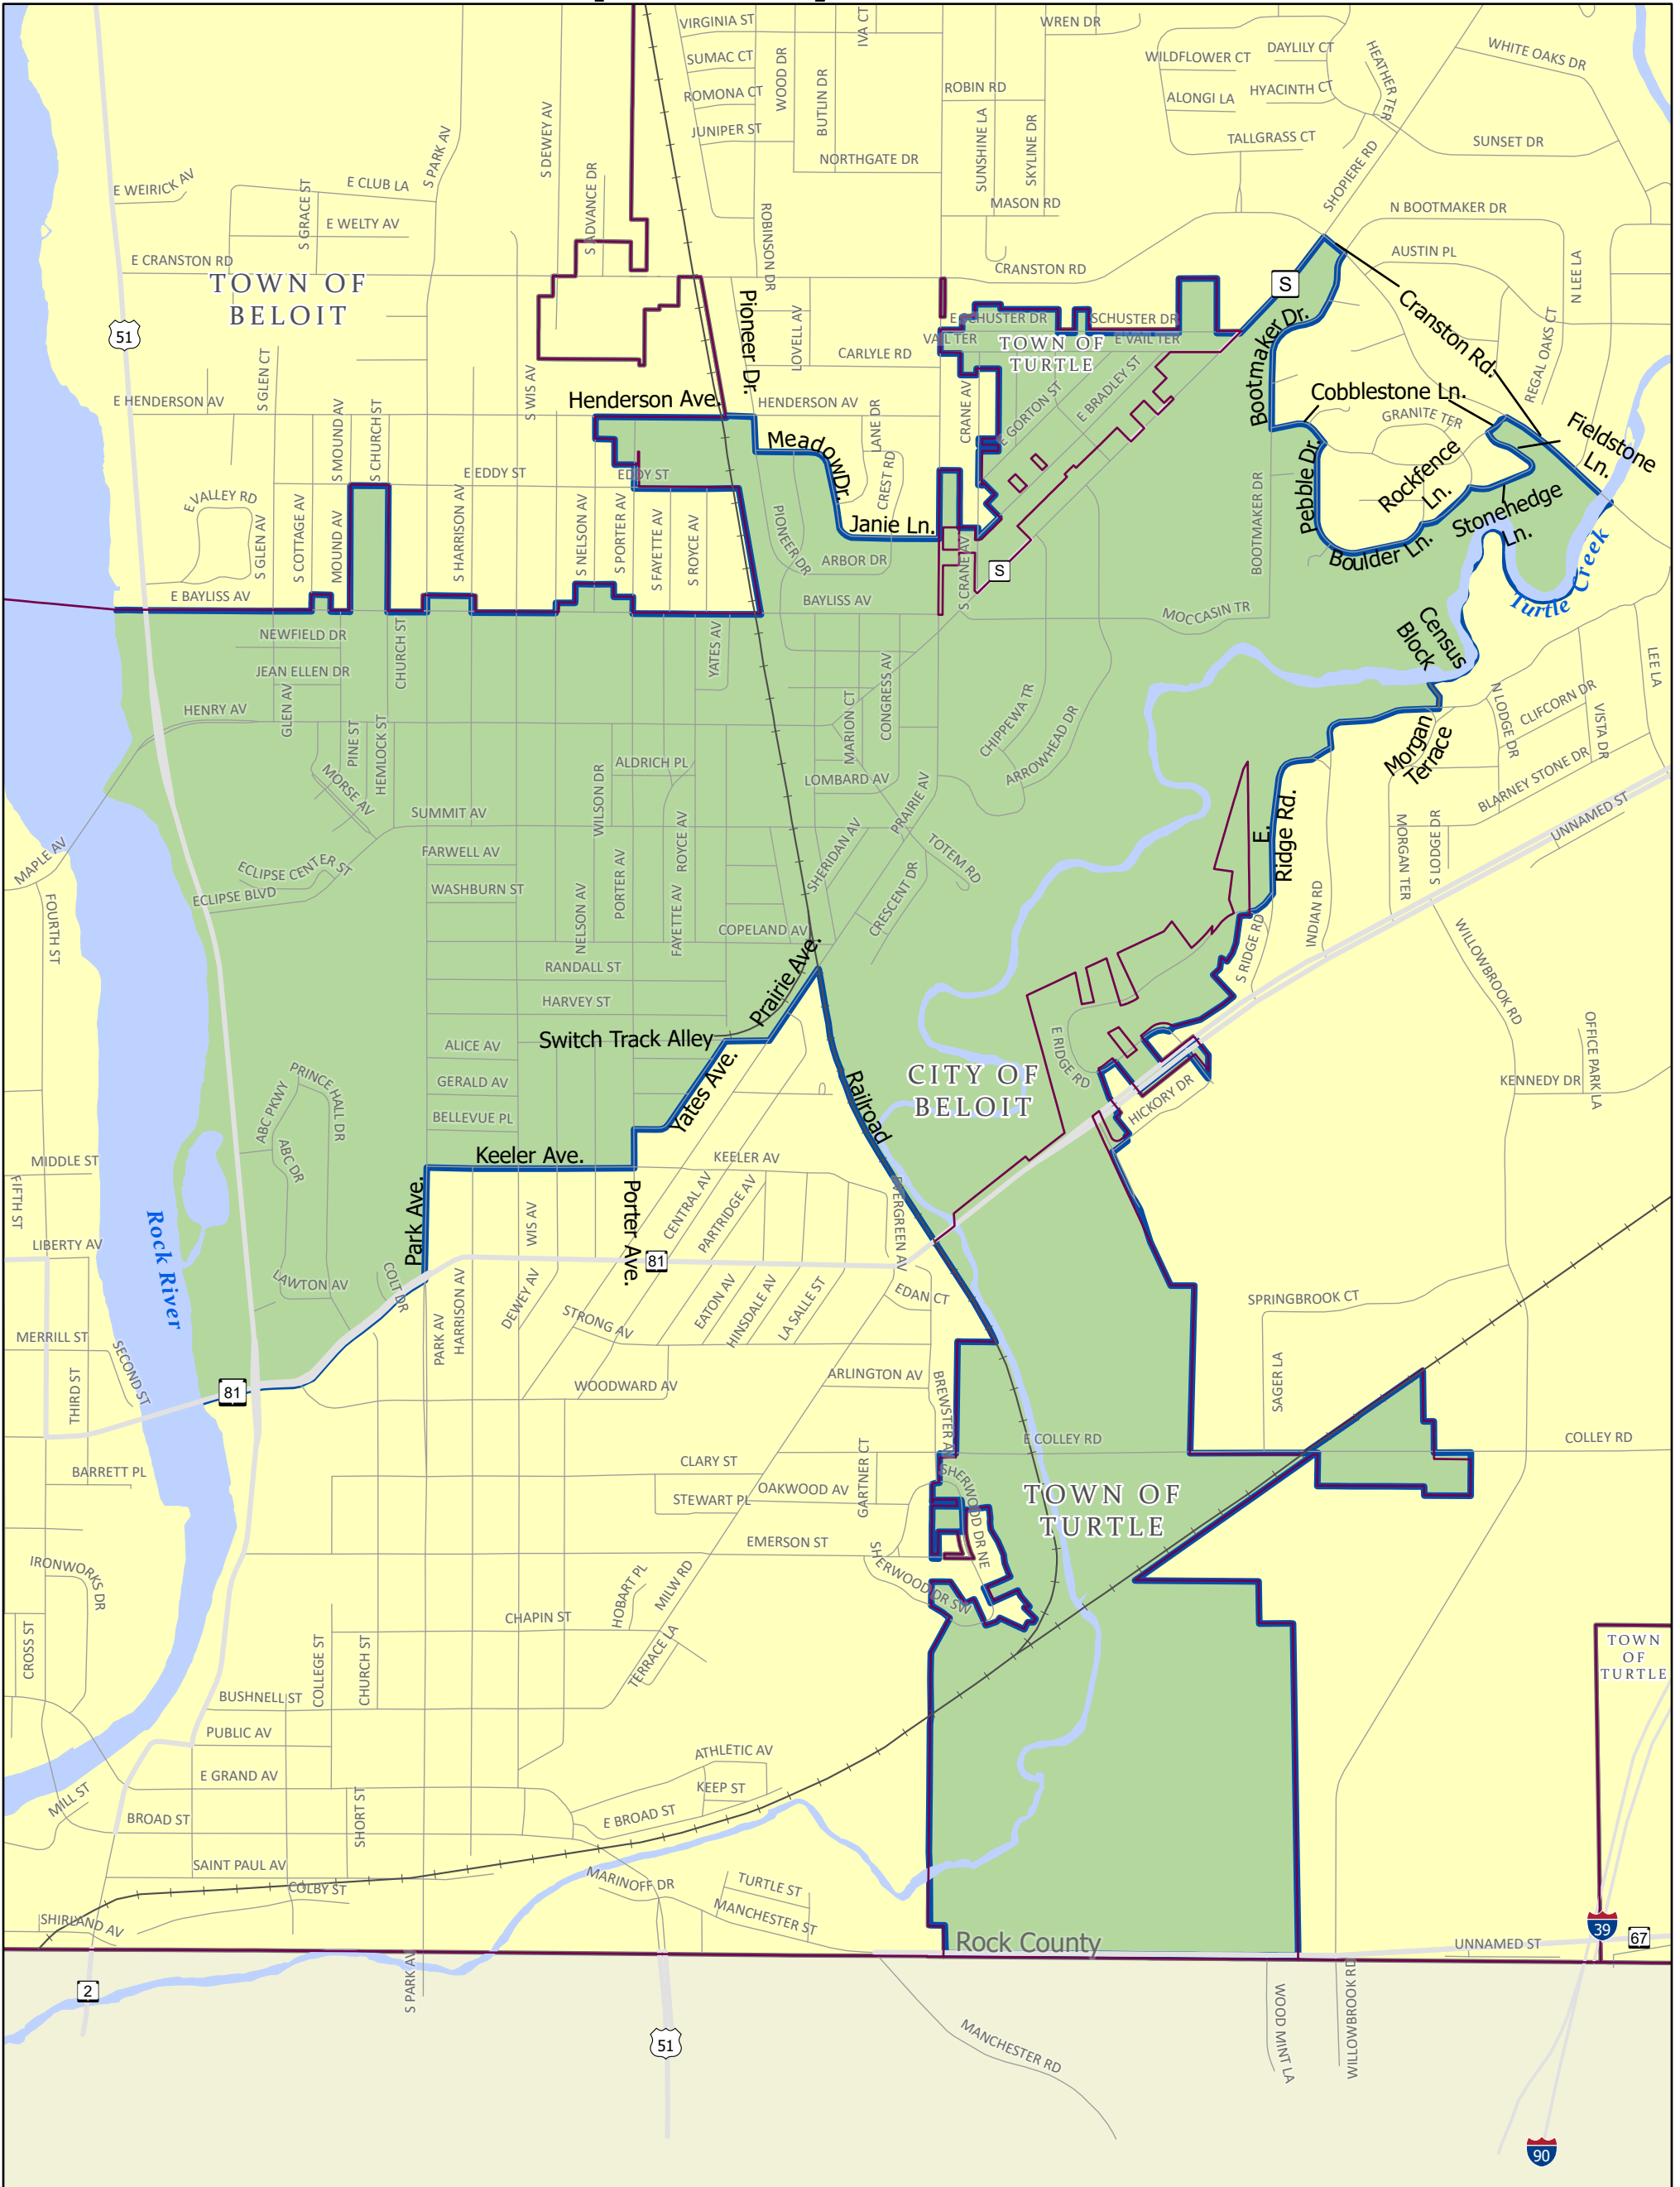

# Supervisory District: 15

Rock County, Wisconsin

Adoption Date  
November 15, 2021

- District
- Adjacent Municipalities