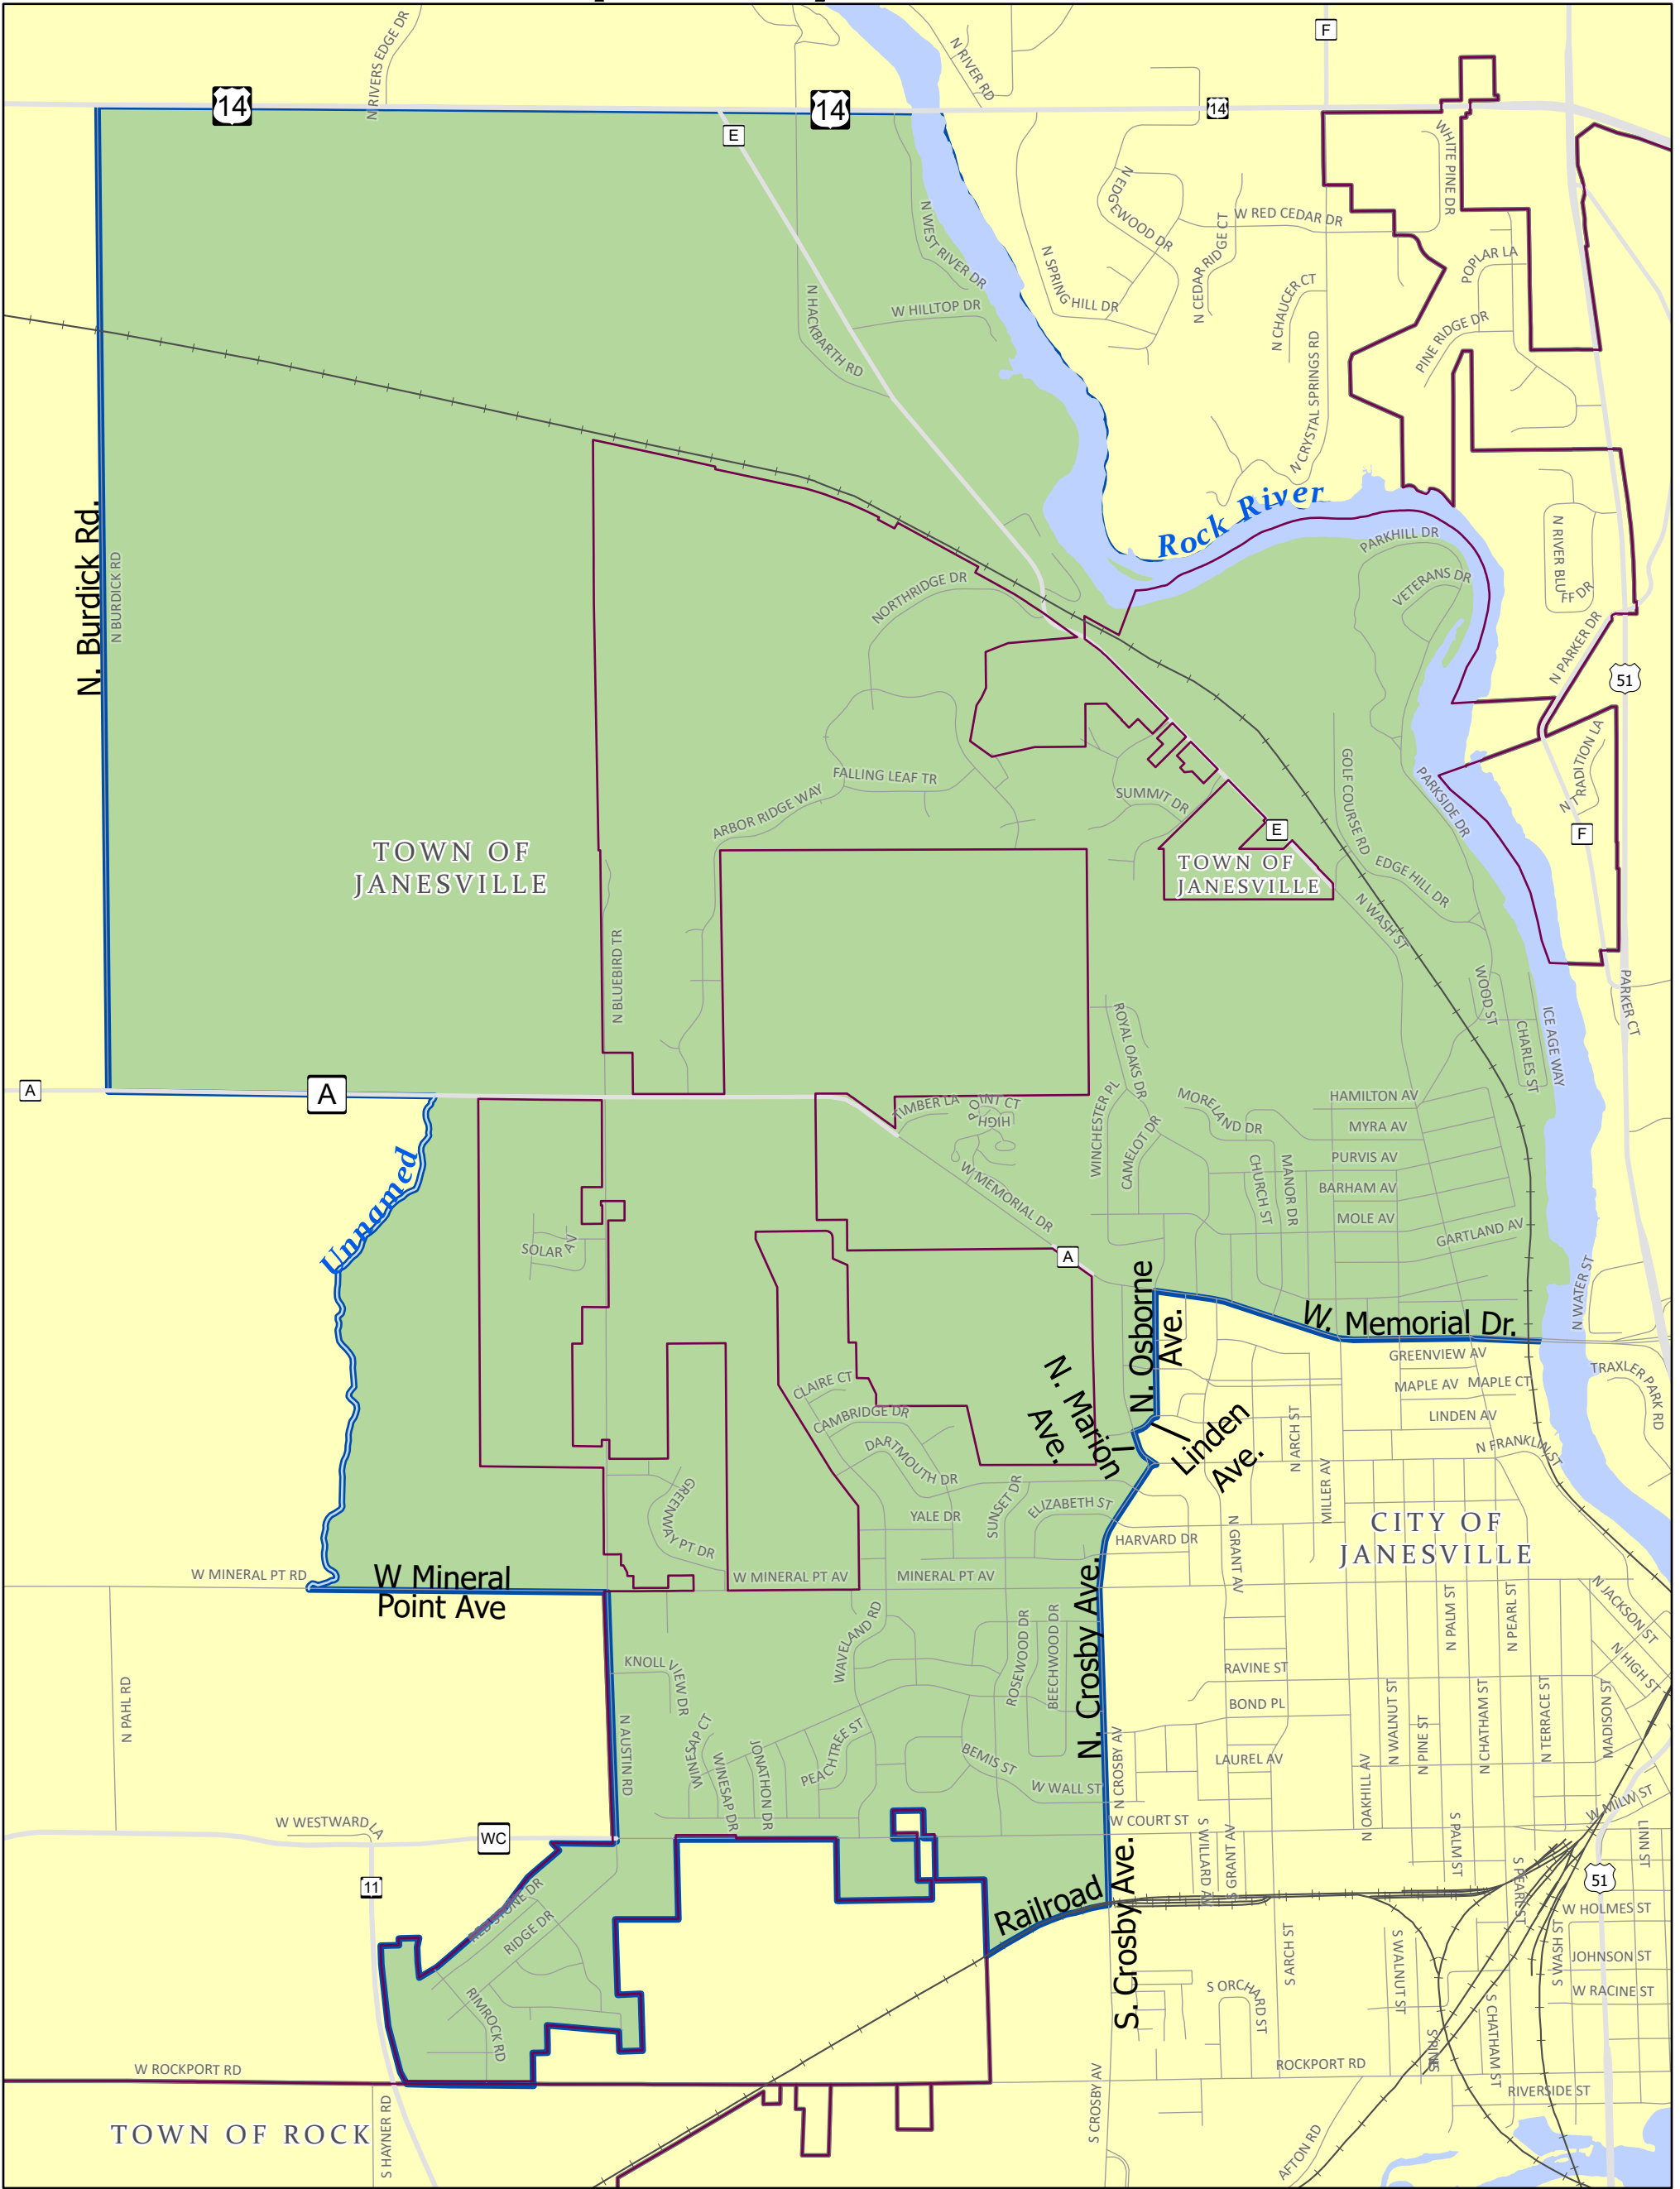

# Supervisory District: 20

Rock County, Wisconsin

Adoption Date  
November 15, 2021

- District
- Adjacent Municipalities