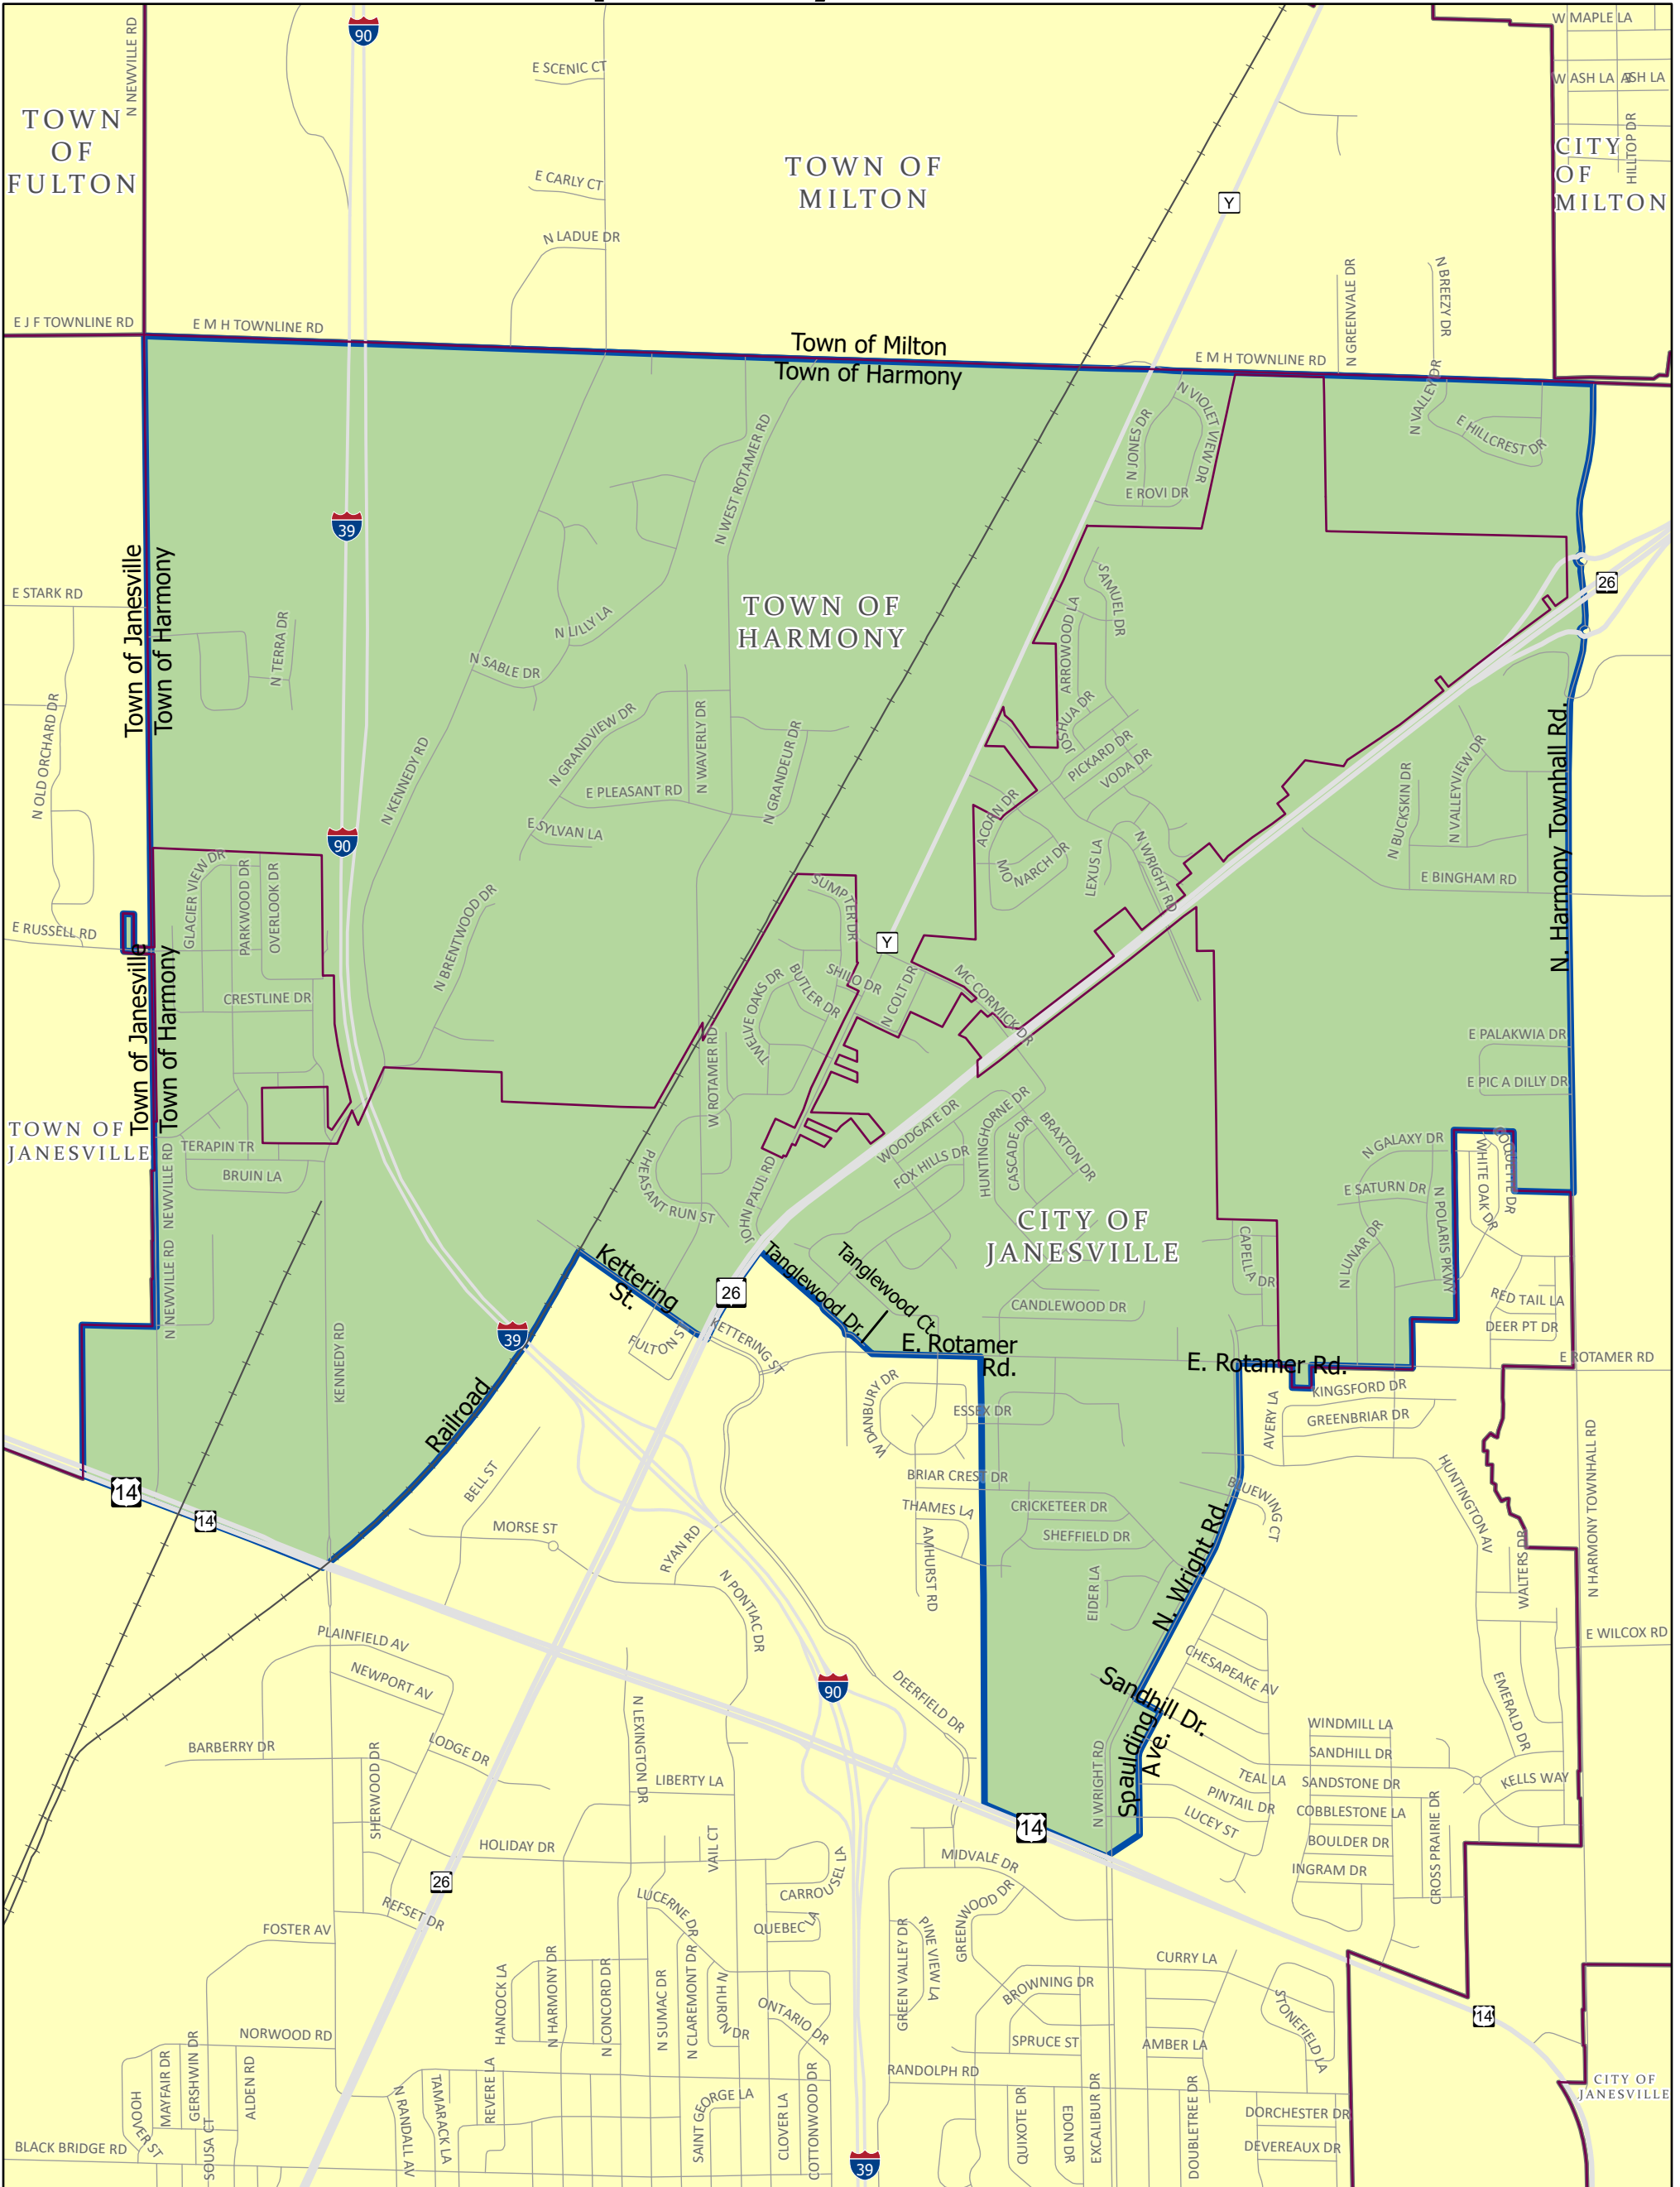

Supervisory District: 22

Adoption Date
November 15, 2021

- District
- Adjacent Municipalities

Rock County, Wisconsin