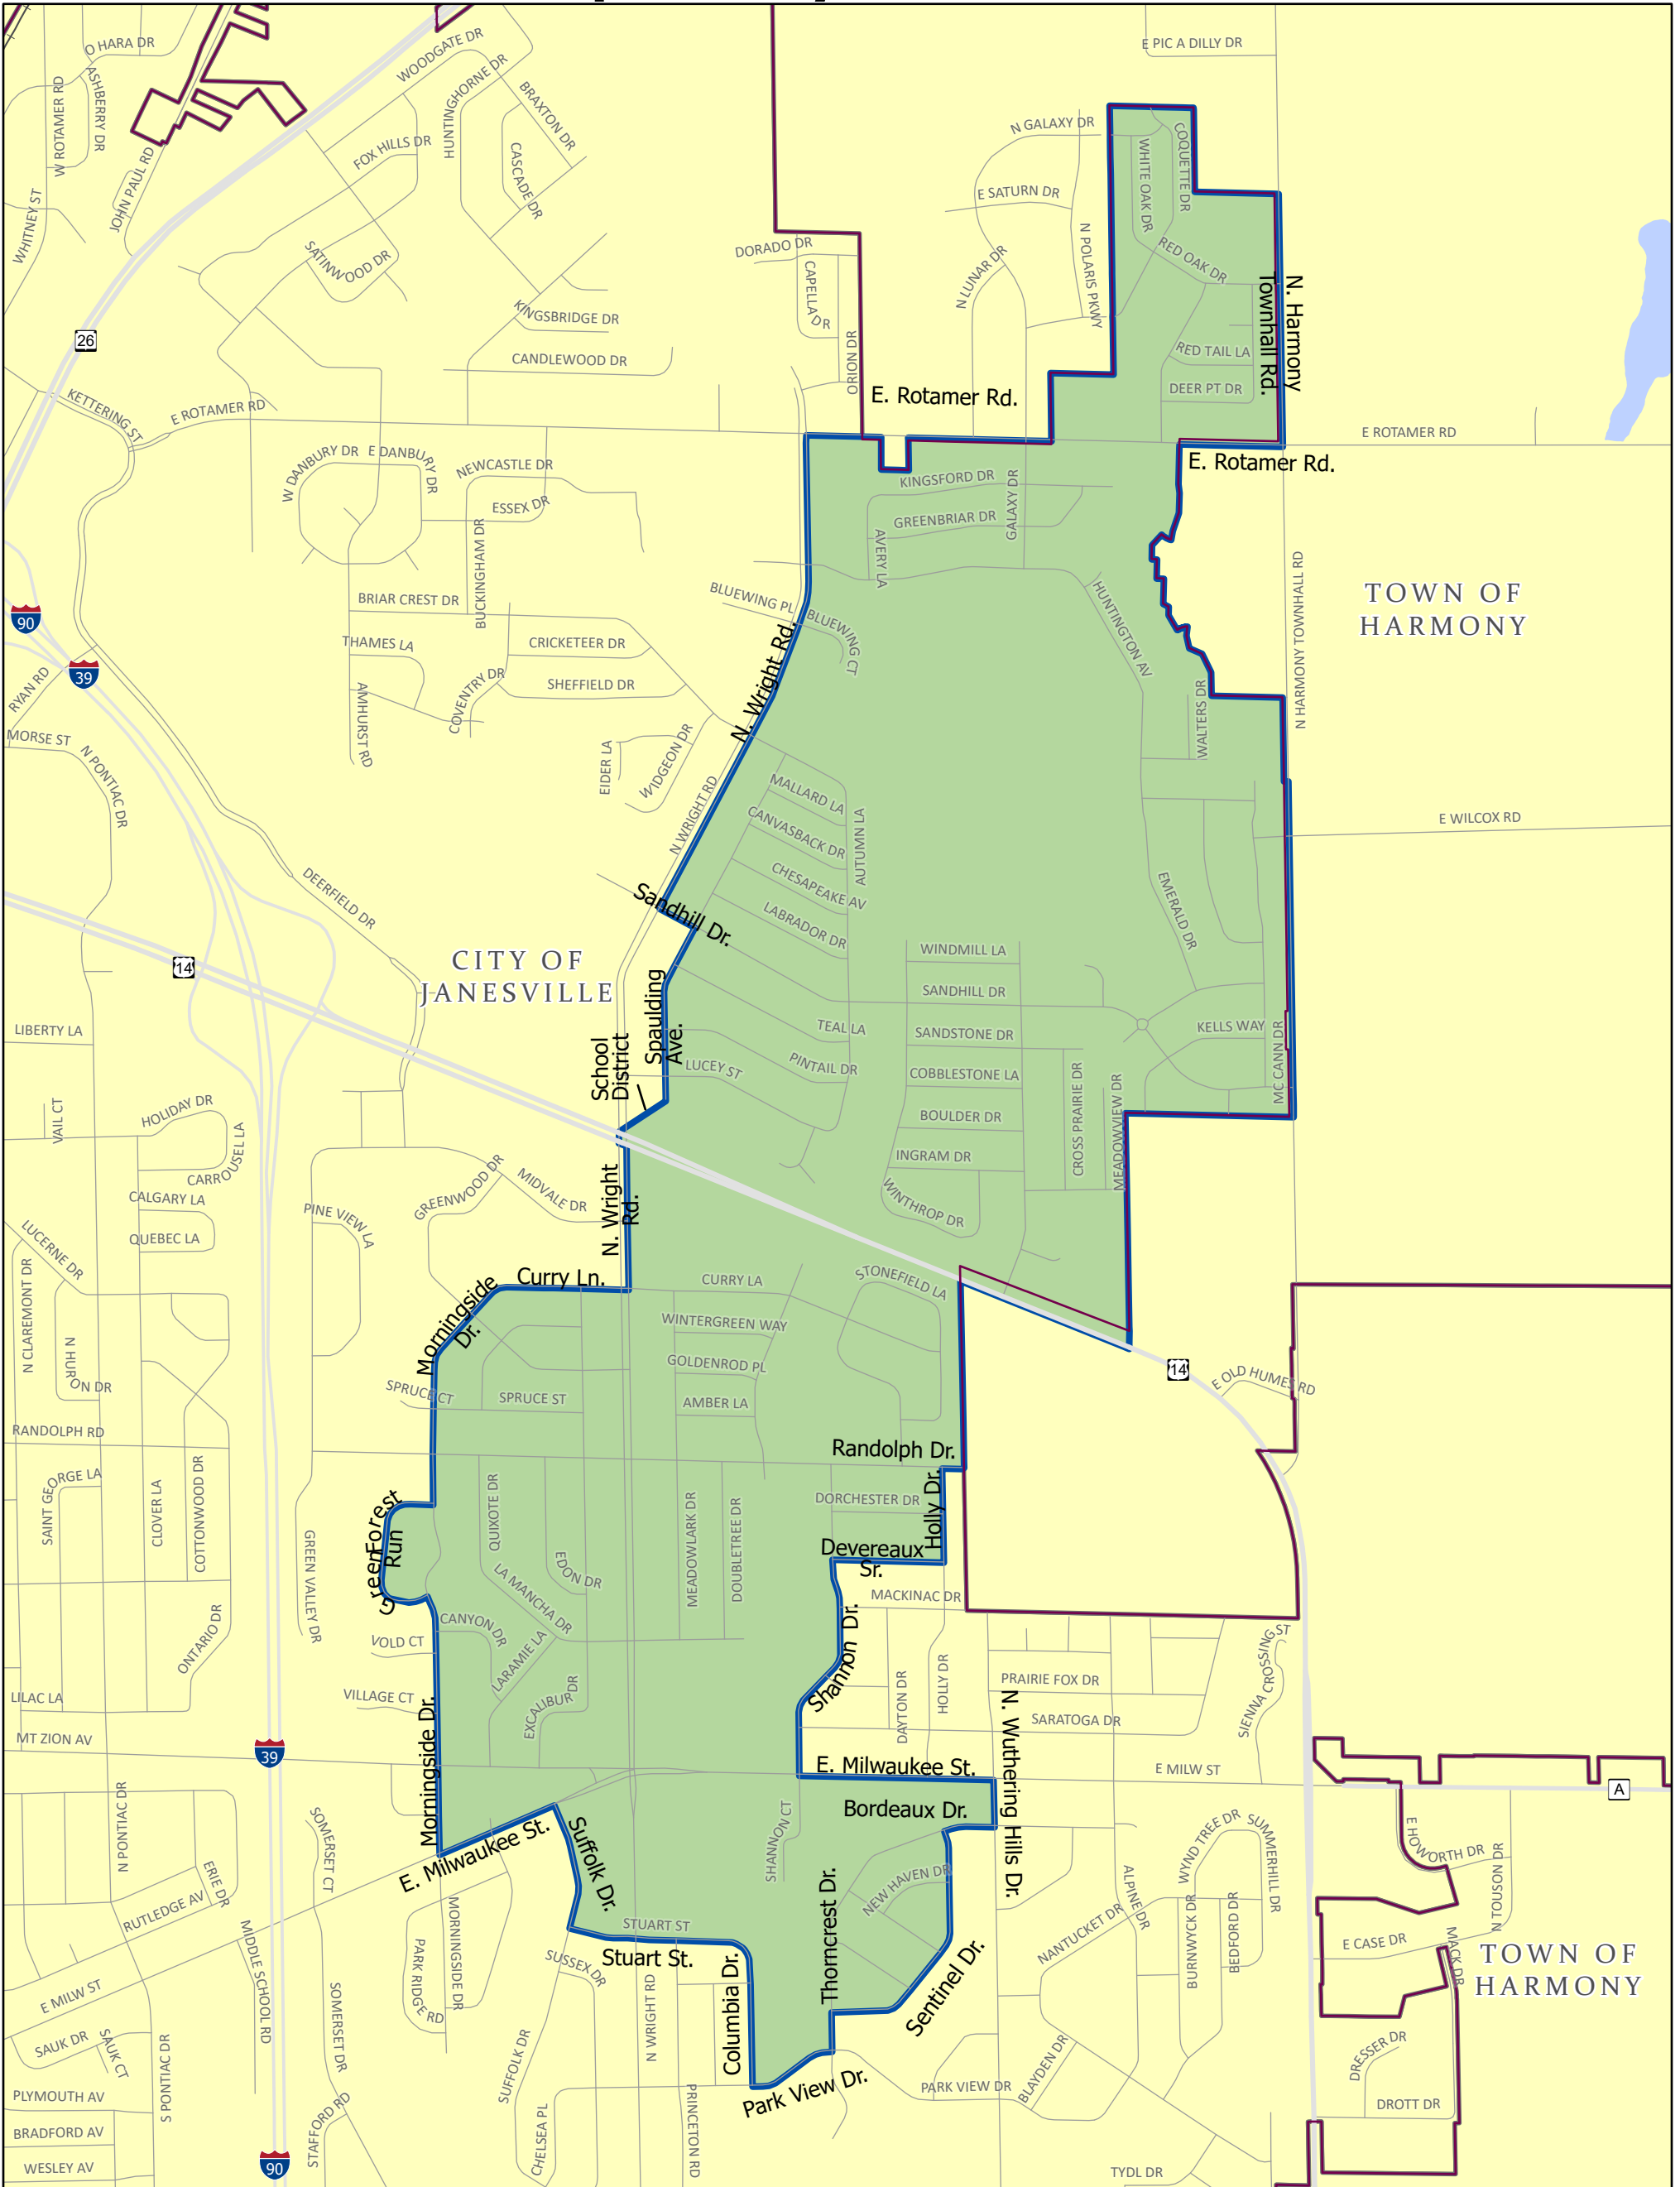

Supervisory District: 23

Rock County, Wisconsin

Adoption Date
November 15, 2021

- District
- Adjacent Municipalities