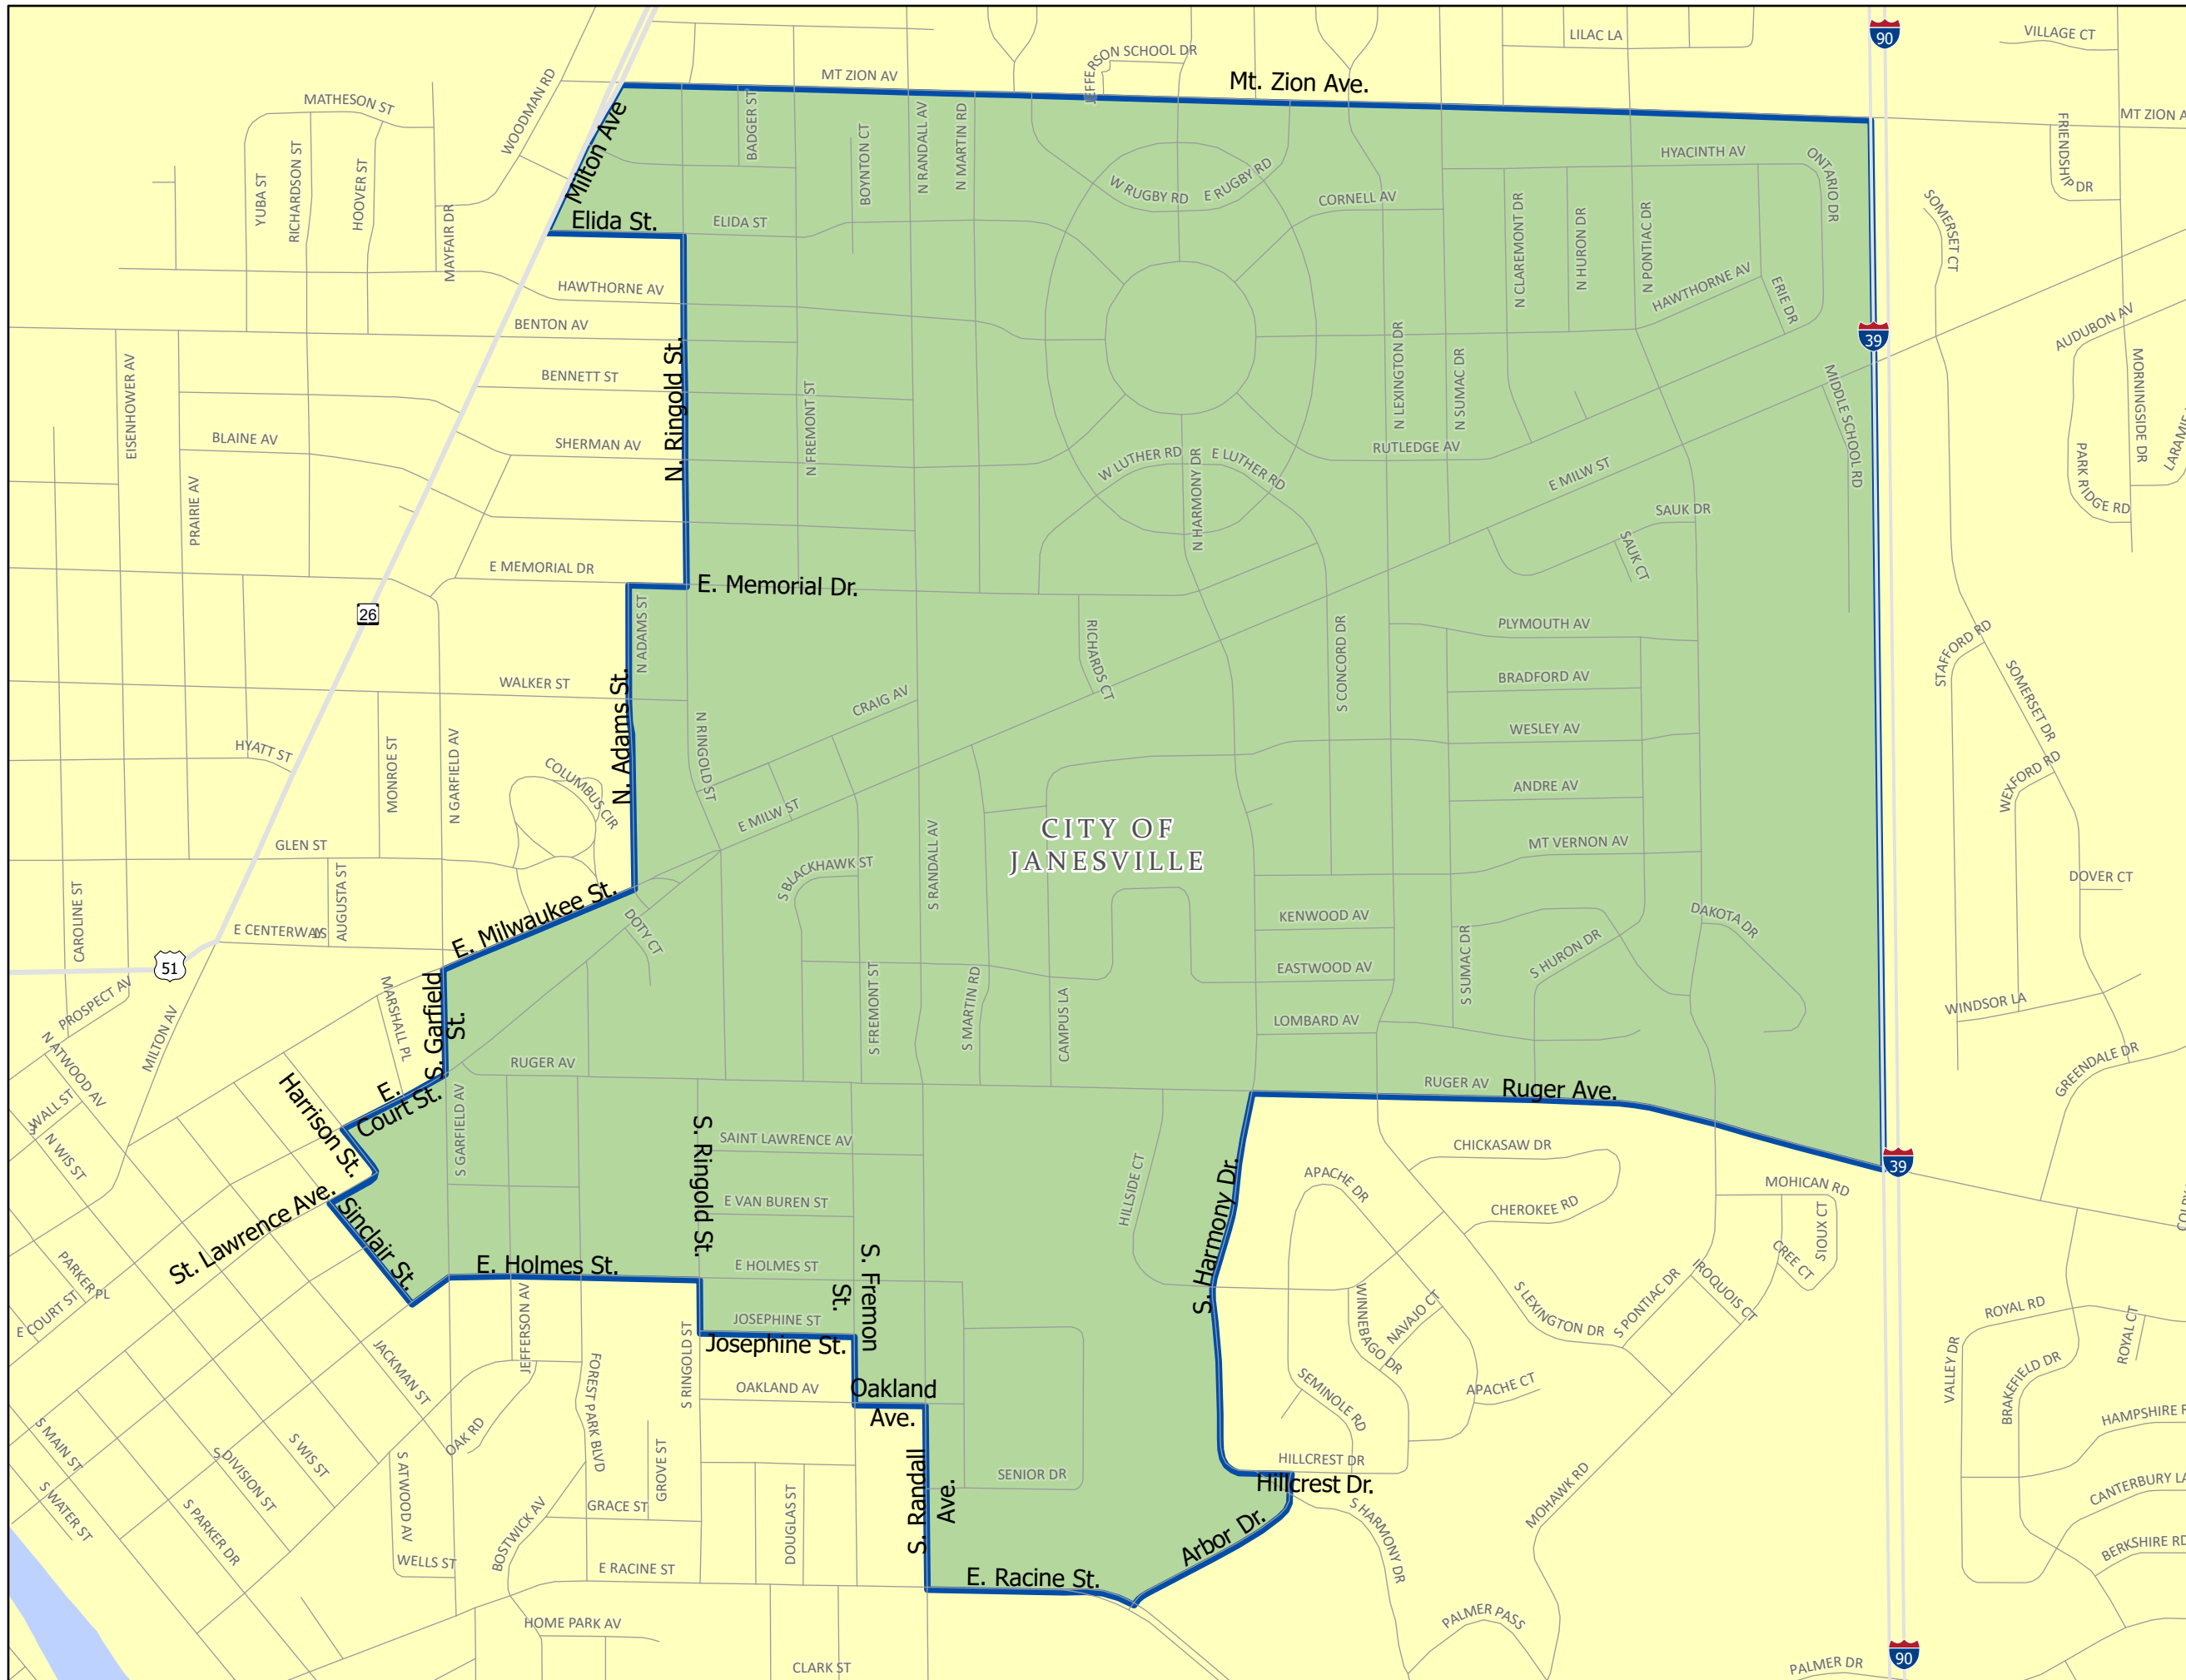

# Supervisory District: 25

Rock County, Wisconsin

Adopted  
November 15, 2021

-  District
-  Adjacent Municipalities

CITY OF  
JANESVILLE