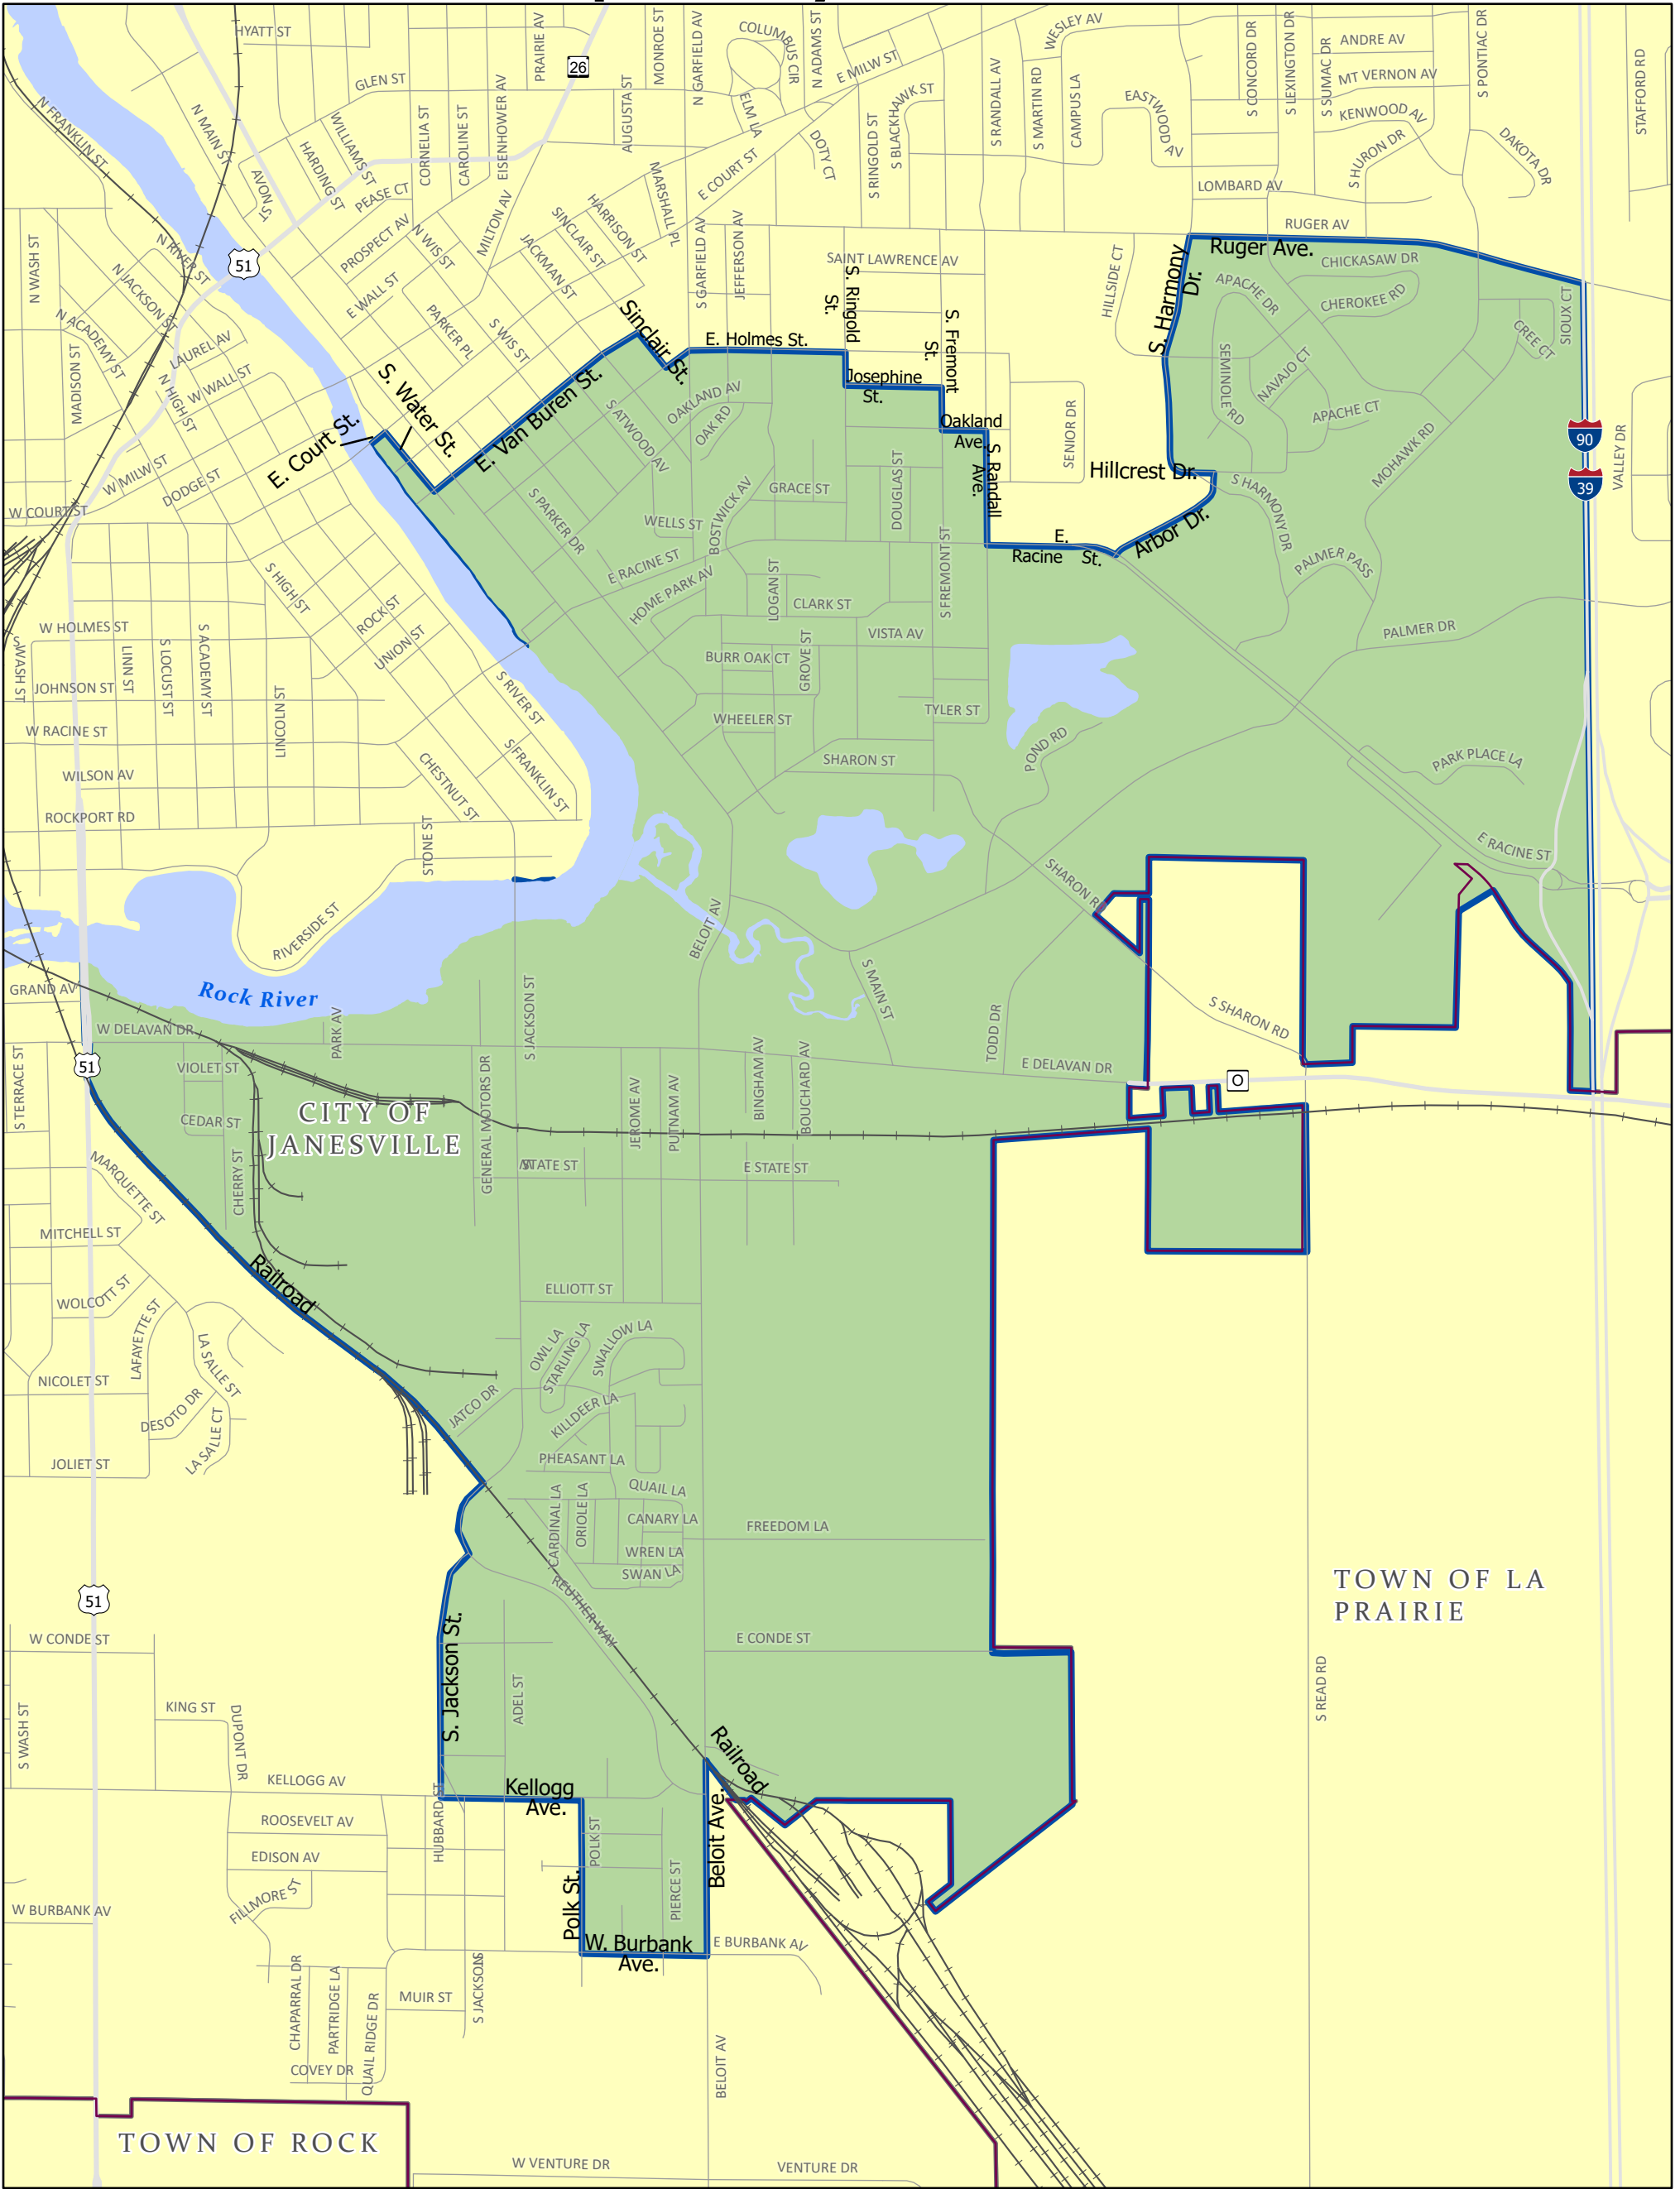

Supervisory District: 27

Rock County, Wisconsin

Adoption Date
November 15, 2021

- District
- Adjacent Municipalities