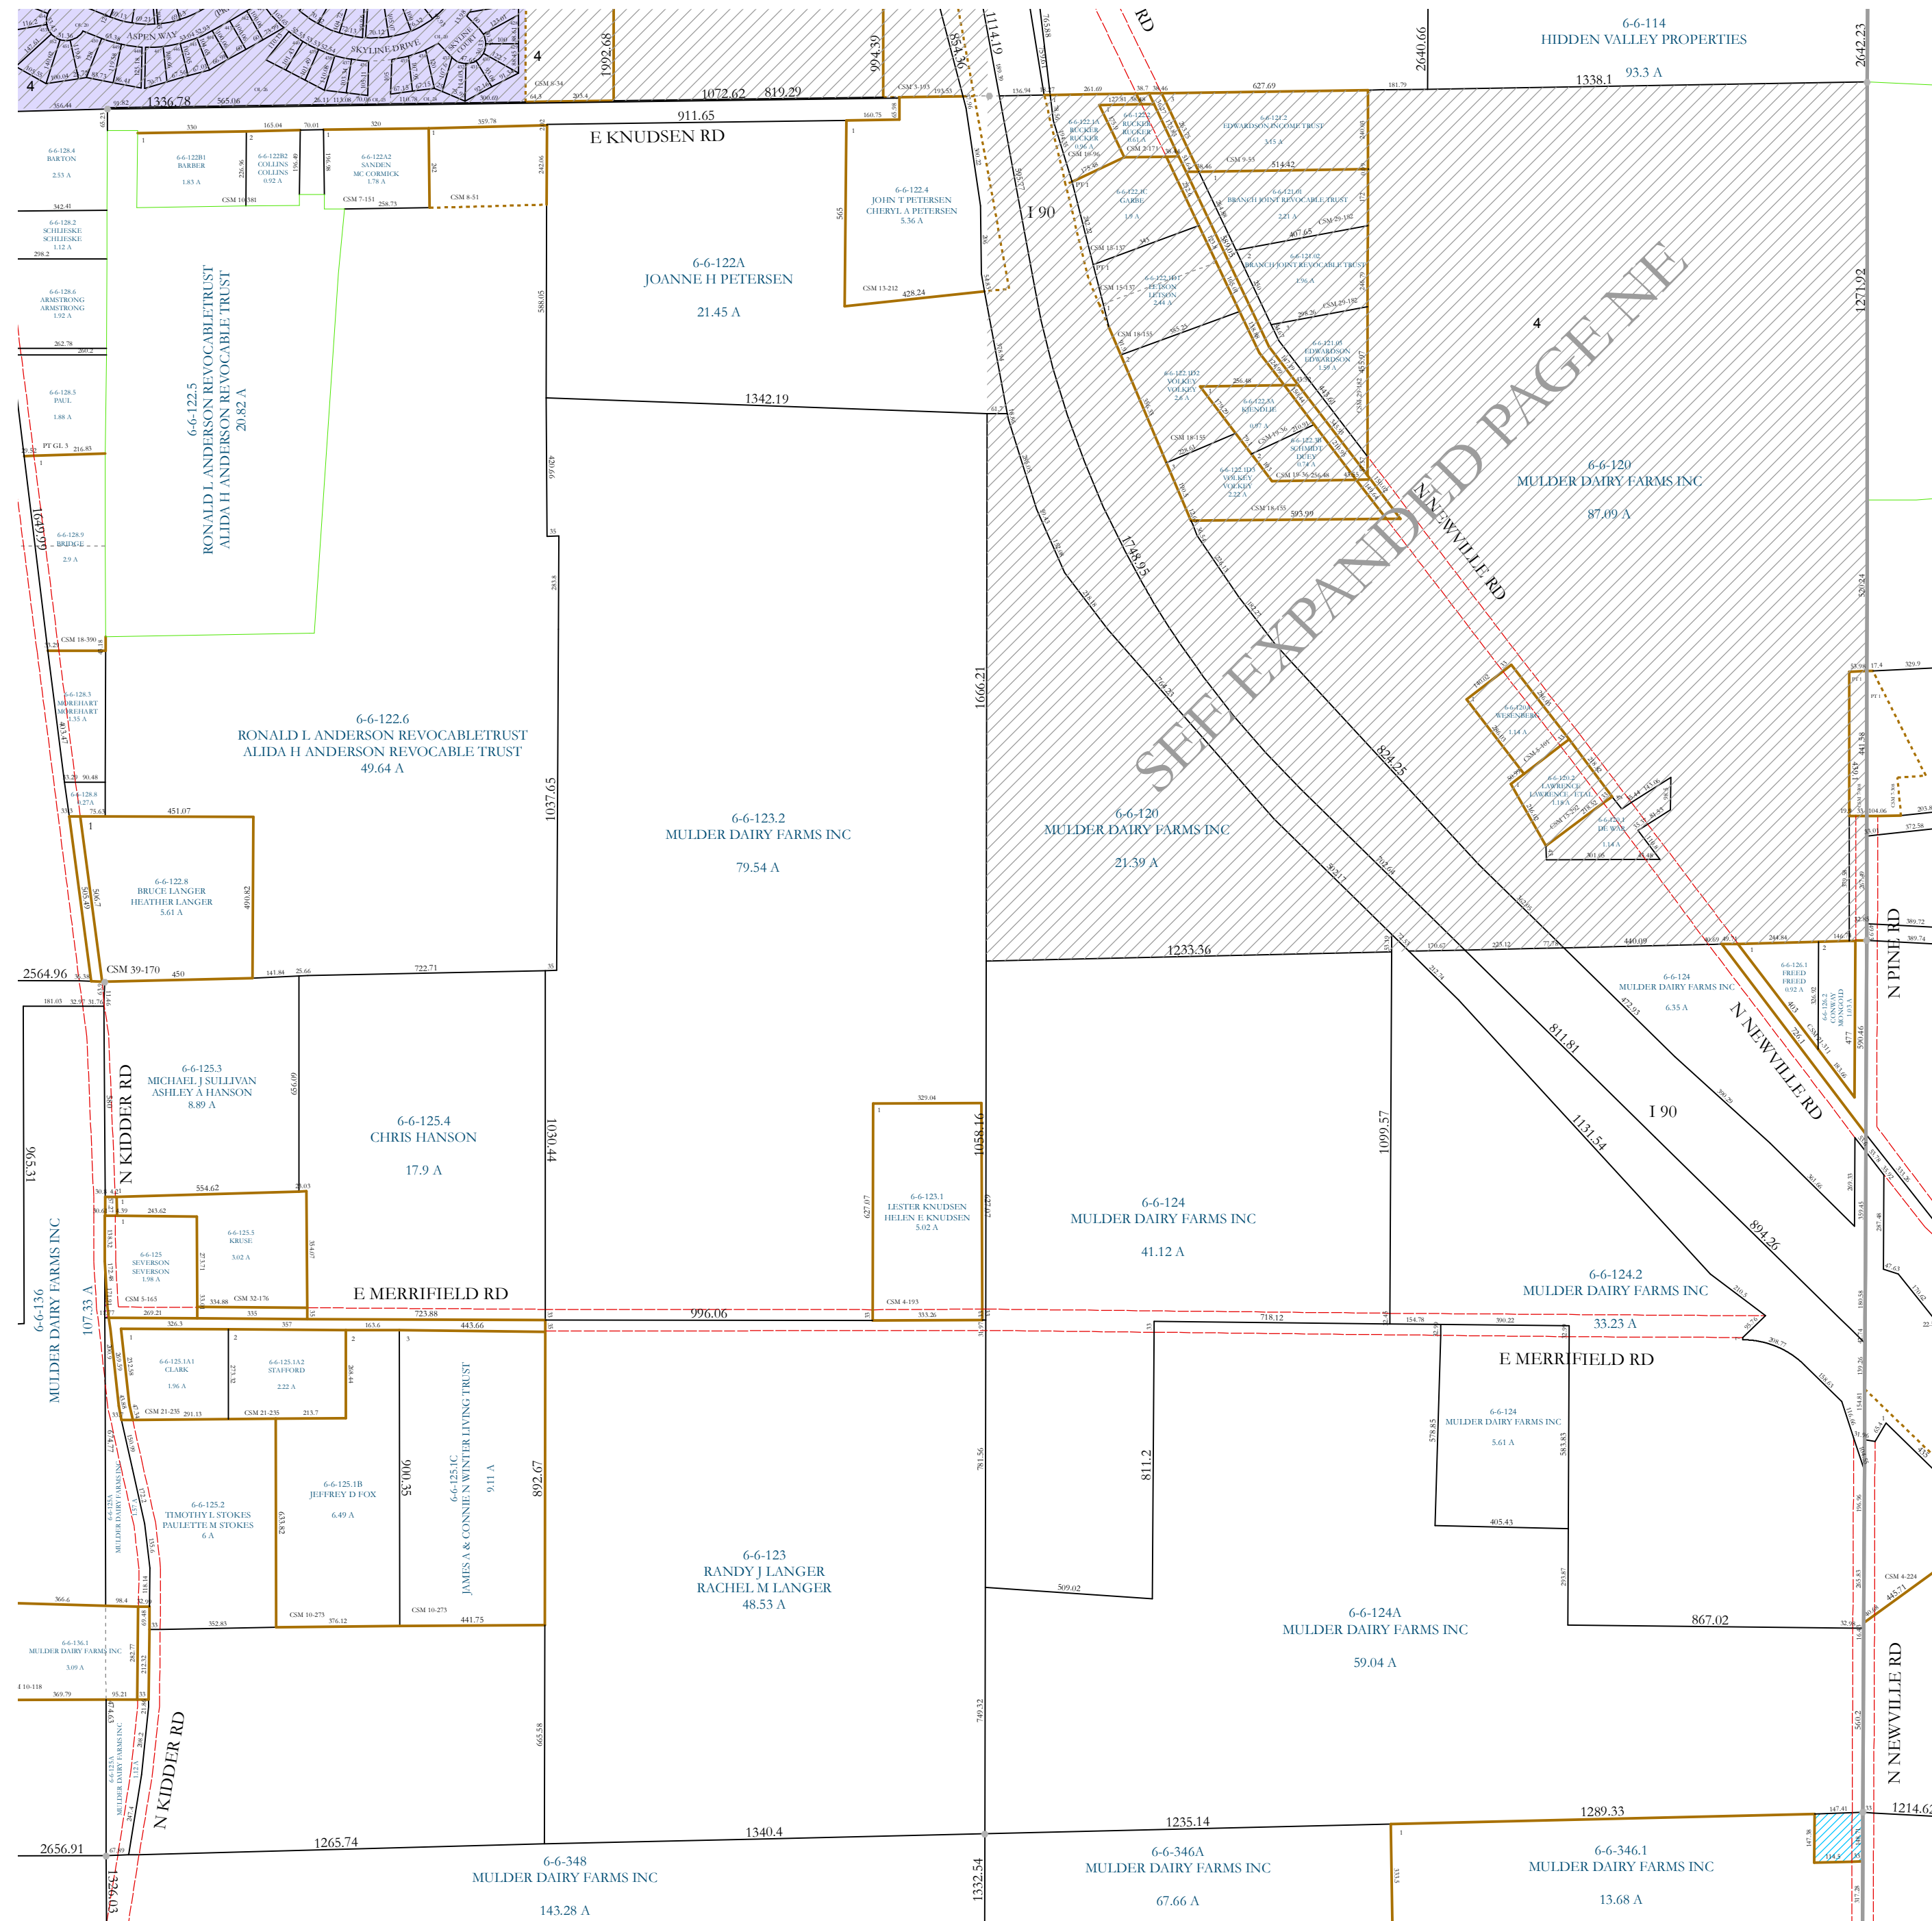

SEE EXPANDED PAGE NE

Town of Milton

12

24