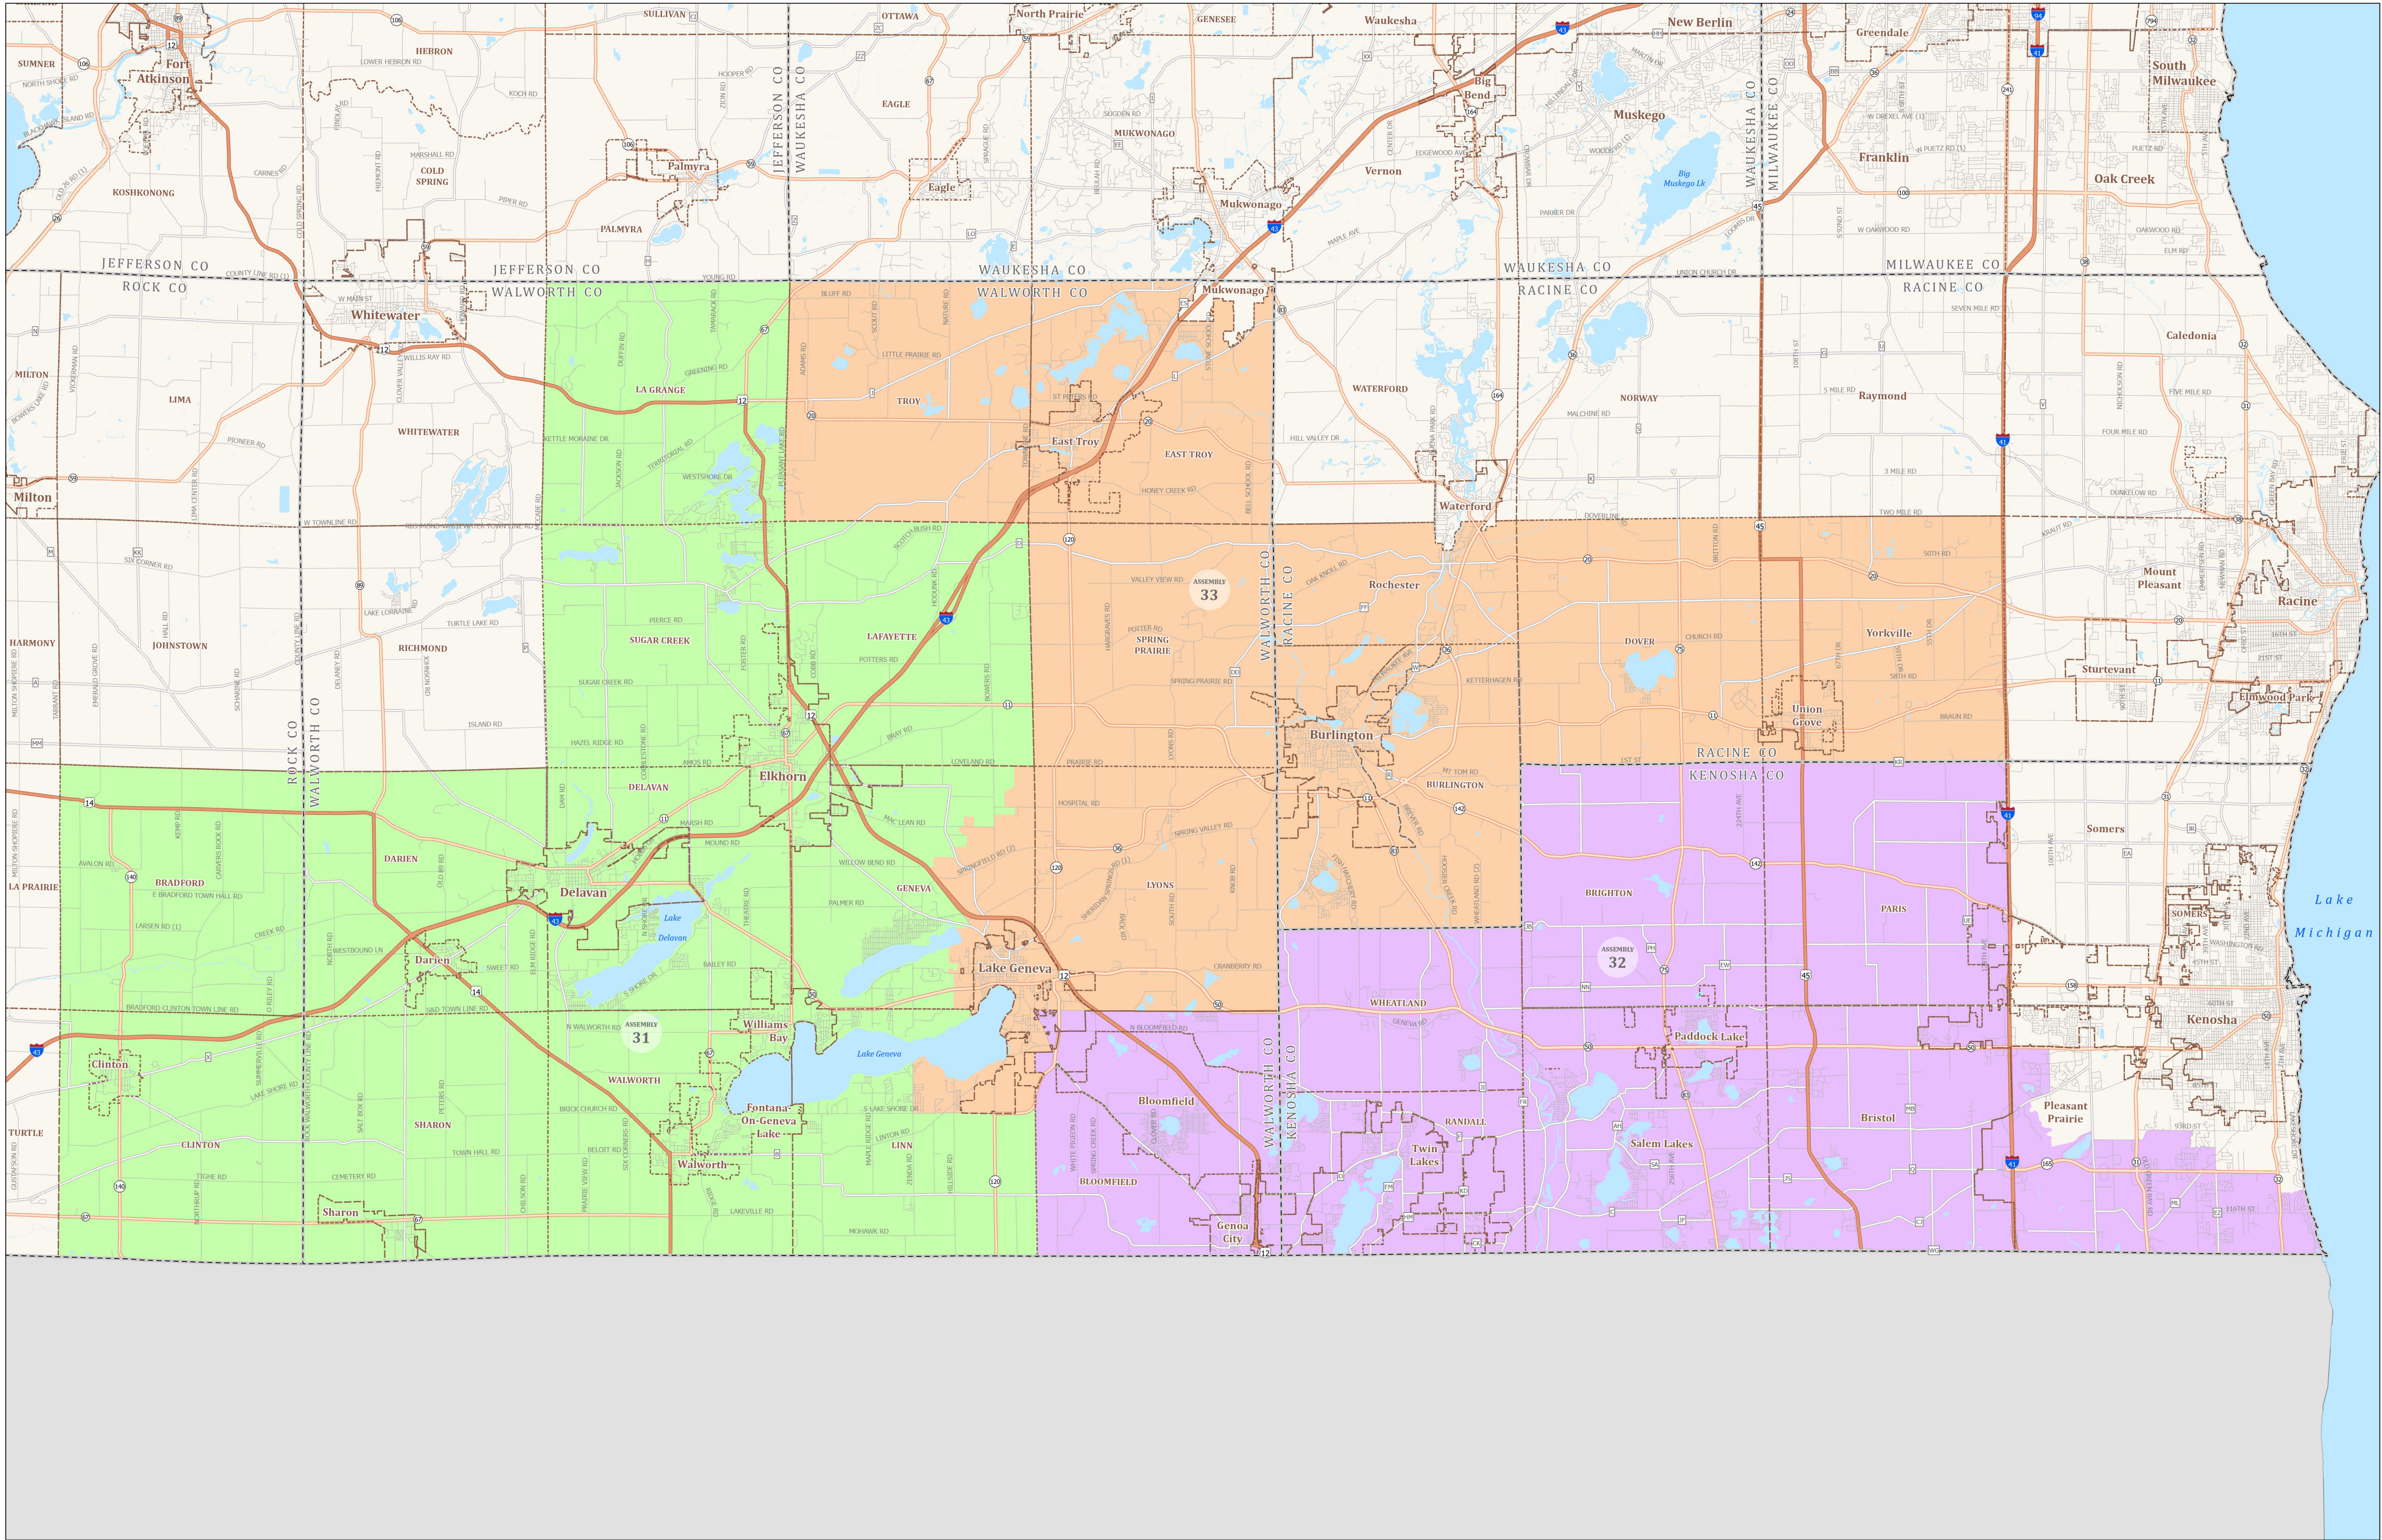

Senate District 11

STATE OF WISCONSIN

Projection: NAD 1983 Wisconsin TM

Cartography: LTSB GIS Team, 2024

- Federal Highway
- State Highway
- County Road
- Local Road
- Senate District 11
- County Boundary
- City, Towns, Villages
- Lakes, Rivers